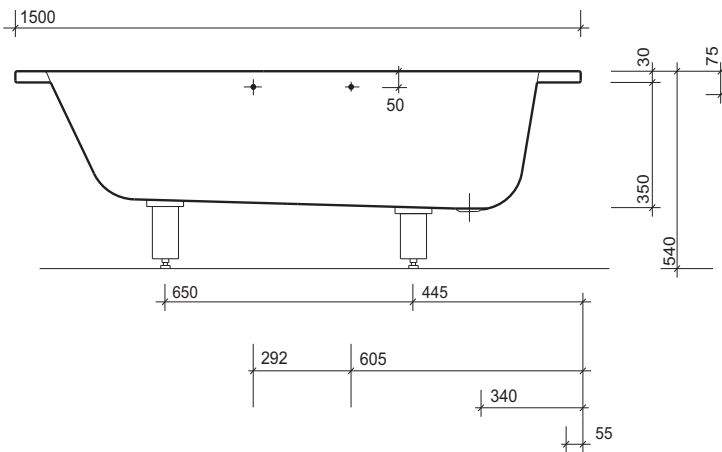

### material

Standard gauge (1.5mm) pressed steel.

Enamelled to BS1344 (0.3mm).

### fixings

Bolt on adjustable legs. Secured to wall with clips provided.

All measurements shown are in millimetres. Drawing sizes are not to scale.

Lawton Road, Alsager, Stoke-on-Trent ST7 2DF, UK  
Tel: +44(0) 1270 879777 Fax: +44(0) 1270 873864