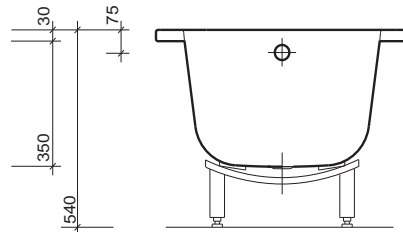

### material

Standard gauge (1.5mm) pressed steel.

Enamelled to BS1344 (0.3mm).

### fixings

Bolt on adjustable legs. Secured to wall with clips provided.

All measurements shown are in millimetres. Drawing sizes are not to scale.

Lawton Road, Alsager, Stoke-on-Trent ST7 2DF, UK  
Tel: +44(0) 1270 879777 Fax: +44(0) 1270 873864