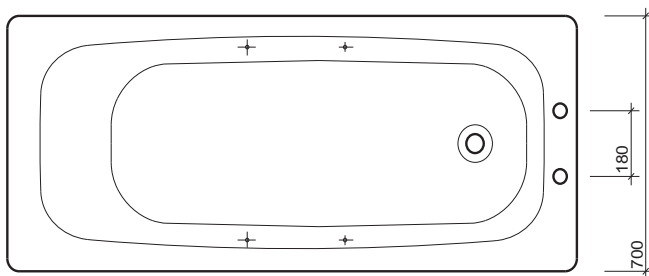

fixings

Bolt on adjustable legs. Secured to wall with clips provided.

All measurements shown are in millimetres. Drawing sizes are not to scale.

Lawton Road, Alsager, Stoke-on-Trent ST7 2DF, UK
Tel: +44(0) 1270 879777 Fax: +44(0) 1270 873864

www.twyfordbathrooms.com UK Technical Helpline Tel: 0870 840 0437 Fax: 0870 840 0438

Twyford
bathrooms