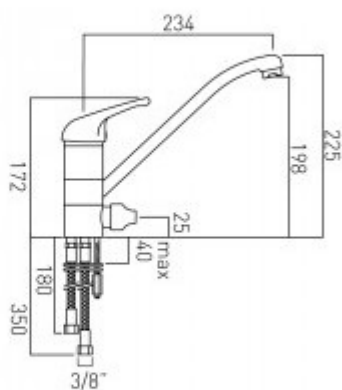

technical drawing

**description:**

filtra mono sink mixer spout can swivel or be fixed diverter to control filter water (filter not supplied) deck mount drill hole diameter 35mm

**finishes:**

chrome

**minimum operating pressure:** 0.5 bar LP