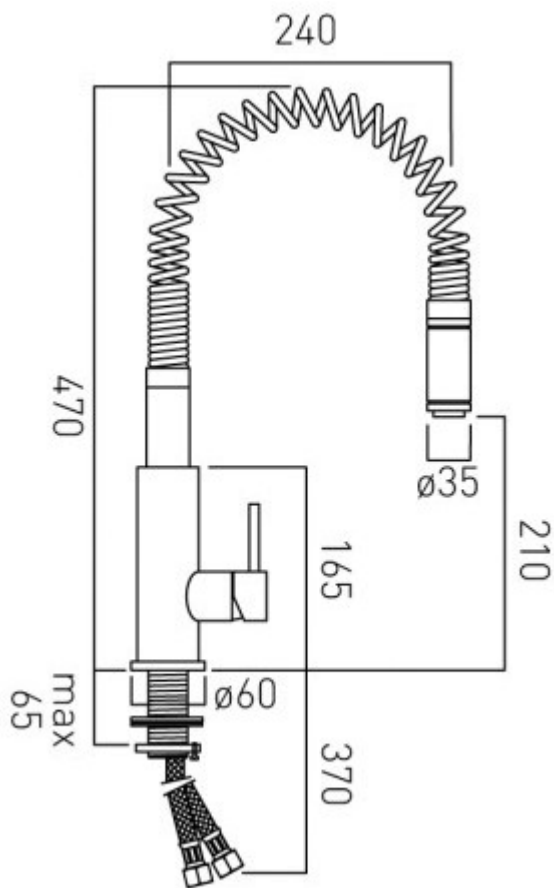

technical drawing

description:

eli mono sink mixer
single lever
deck mounted
with swivel spout
with pull-out spout
ceramic cartridge CAR-K40A
deck mount drill hole diameter 37mm

finishes:

chrome

minimum operating pressure: 1.0 bar MP