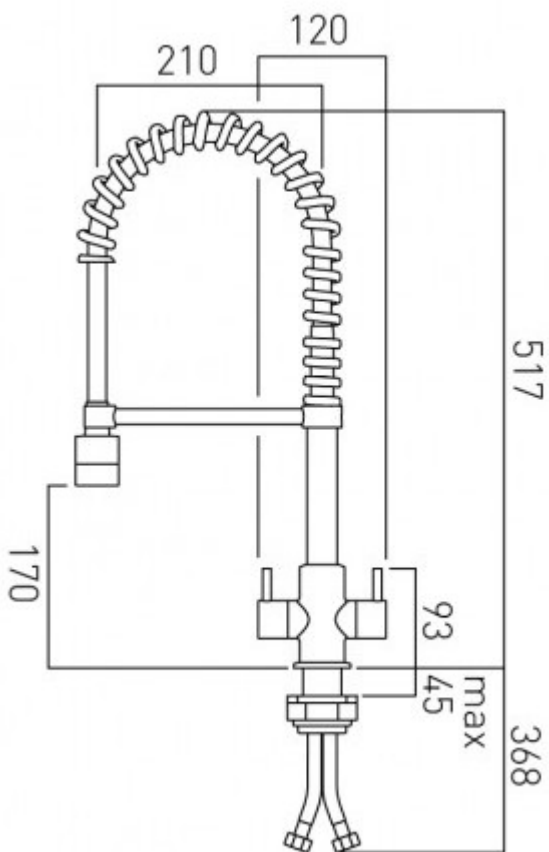

technical drawing

description:

vibe professional mono sink mixer
deck mounted
with swivel spout
with pull-out spout
ceramic cartridge CUC-VALVE/CL-1/2 &
CUC-VALVE/HT-1/2
deck mount drill hole diameter 35mm