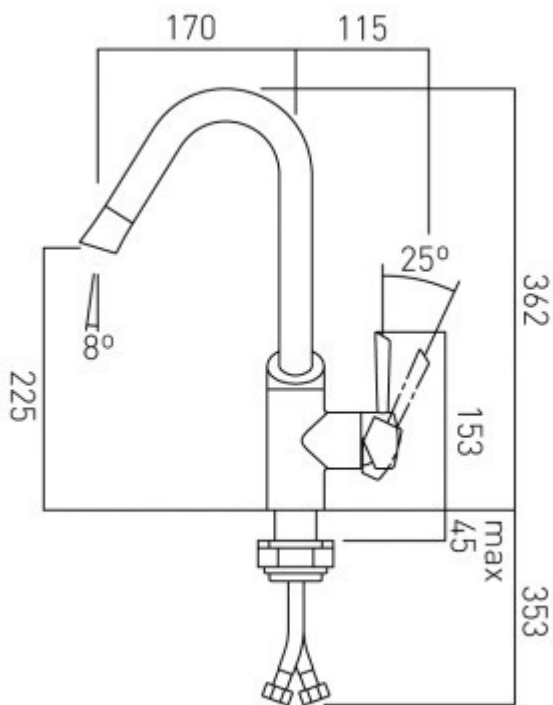

technical drawing

description:

kori mono sink mixer
single lever
deck mounted
with swivel spout
ceramic cartridge CAR-K40B
deck mount drill hole diameter 34mm

finishes:

chrome

minimum operating pressure: 0.5 bar LP