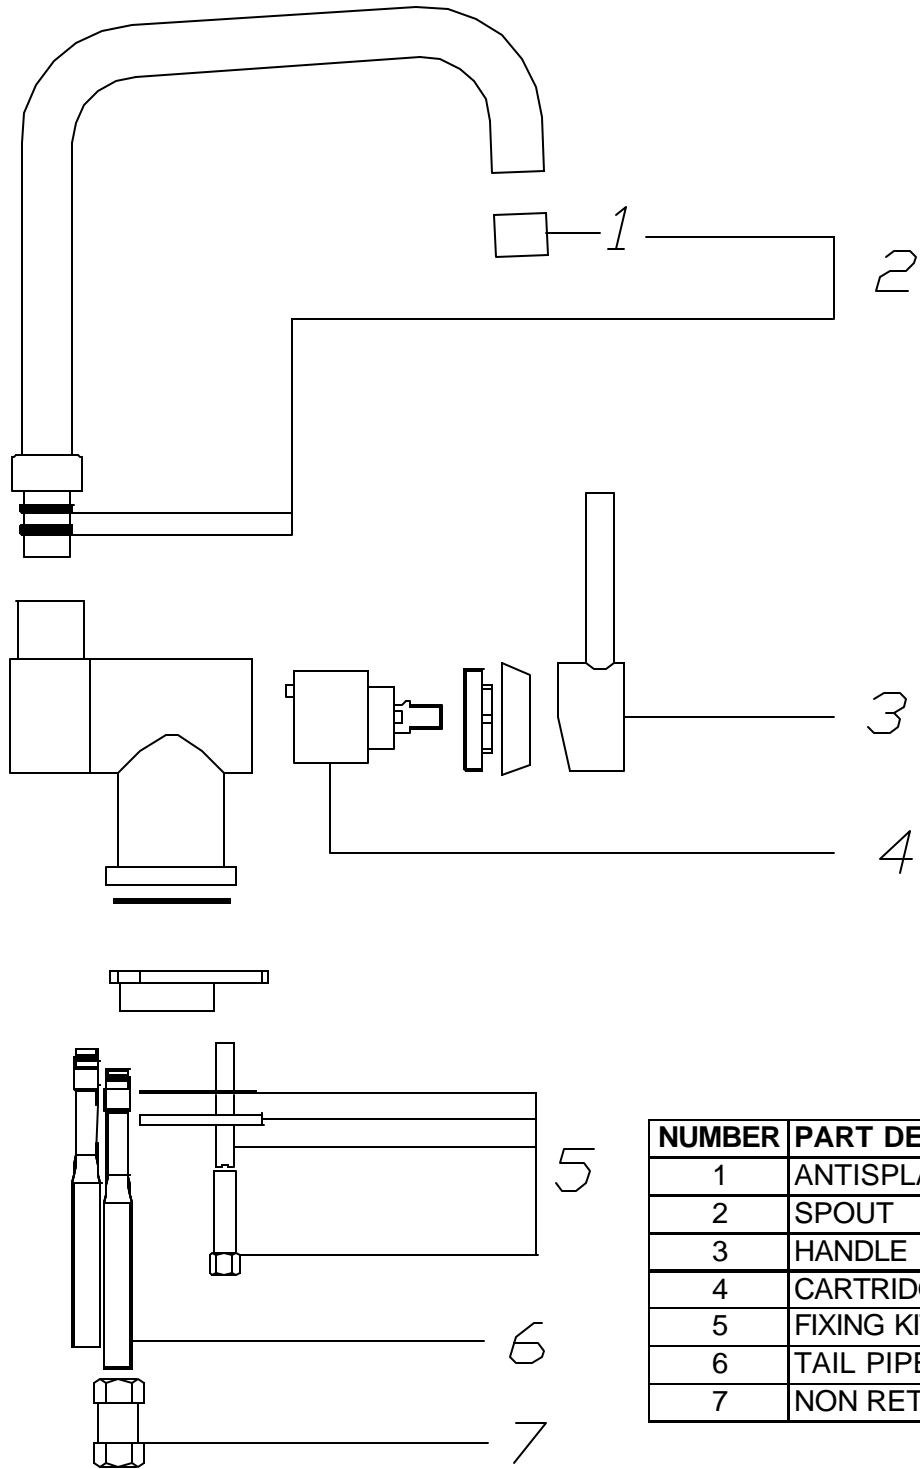

JL SNK C

NUMBER	PART DESCRIPTION	REQUIRED CODE	QTY
1	ANTISPLASH	ANT 1424R	1
2	SPOUT	SPT 2226R	1
3	HANDLE	HD 2225R	1
4	CARTRIDGE	CART 06700COMPL	1
5	FIXING KIT	FX 1430R	1
6	TAIL PIPES	TAIL 1310R	2
7	NON RETURN VALVE	NRV 1971R	1