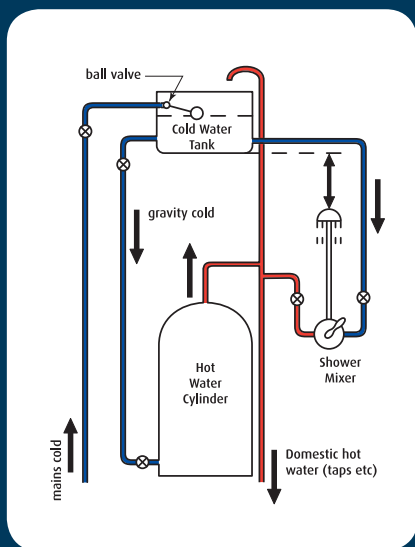

How to identify your water system

Most homes in the UK will have a 'traditional' hot water system, made up of three elements; a boiler to heat the water, a hot water cylinder to store the heated water and a cold water storage tank for taps and showers, and radiators to heat the property using water from the boiler. This will be the case for many of us, but advances in technology also mean that there are now systems that do not need to store hot or cold water to deliver it on demand, which is great news for small properties which are short on storage space. Use our guide below to identify your water system and find the best shower for you:

Gravity-fed (Vented system)

This type of system will be found in most homes in the UK. If you have a gravity system, you'll have a cold water tank in the loft and a hot water cylinder directly below it (usually in the airing cupboard). The water in the cylinder is heated by a boiler and fed to taps and showers, with the boiler also feeding radiators around the house. As the water in the cylinder is used up, it is replaced with cold from the tank above, which in turn is 'topped up' from the mains water supply via the ball valve. To work properly, the pressure from both water sources will need to be balanced. Your plumber will be able to tell you if your system is balanced and if it isn't, will be able to fit either a pump or a pressure reducing valve (if mains cold water fed).

Suitable shower types: (Low pressure variants)

- Thermostatic Mixer
- Manual Mixer
- Power Shower
- Electric Shower