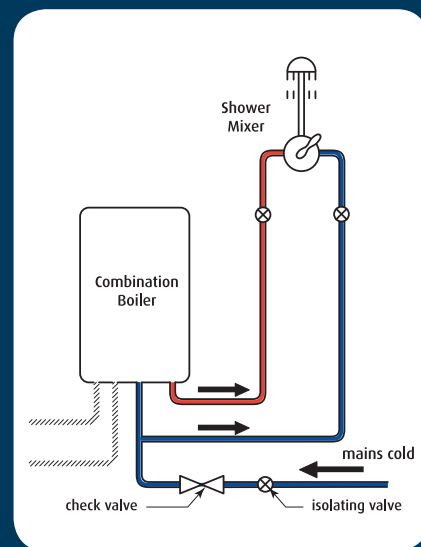

Suitable shower types: (Low pressure variants)

- Thermostatic Mixer
- Manual Mixer
- Power Shower
- Electric Shower

Unvented System

An unvented system has a hot water storage cylinder that takes cold water directly from the mains. The water is heated by an in-built coil which is either operated electrically, or with hot water from the central heating boiler. As the coil gets hot, it heats the cold water within the cylinder ready for use. As everything is under the pressure of mains water, the flow rates are much better and you won't need a pump to get a powerful shower. The whole heating system is completely sealed (i.e. "unvented") and they can be installed virtually anywhere, so you might find yours in a storage cupboard. A lot of large new homes will have one of these systems, where there is a high demand for hot water.

Suitable shower types:

- Thermostatic Mixer
- Manual Mixer
- High Pressure Units
- Electric Shower

Combination (Combi) Boiler

A combi boiler can be located anywhere within the home and heats water 'on demand' using a heat exchanger when a hot tap is turned on. A combi boiler is fed directly from the mains, so it doesn't need a hot water cylinder or a cold water tank. It also heats water for central heating. Combi boilers are usually fitted in relatively small houses or flats, where there isn't a great demand for hot water.