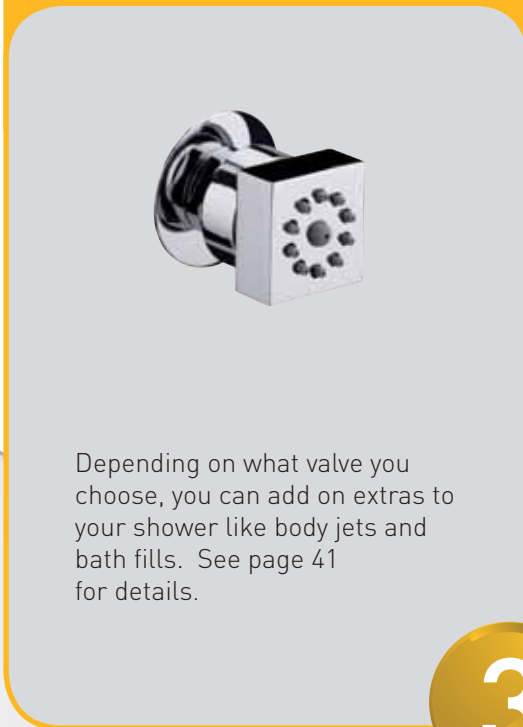

Shower Valve with Three Outlet Diverter and Stopcock

This valve works in the same way as the one to the left however this time, the integral diverter allows you to divert water to an additional three outlets. Just think of the possibilities!

1

Choose your shower outlet

Once you've chosen your valve, you need to choose your shower outlet. We have a selection of kits, where you choose a riser rail, hose and handset, and also shower poles and fixed heads. See pages 39 - 40 for details.

2

Choose your add ons

Depending on what valve you choose, you can add on extras to your shower like body jets and bath fills. See page 41 for details.

3

Prism Pick 'n' Mix

Prism Valve
PM SHC3STPL C £559
see above