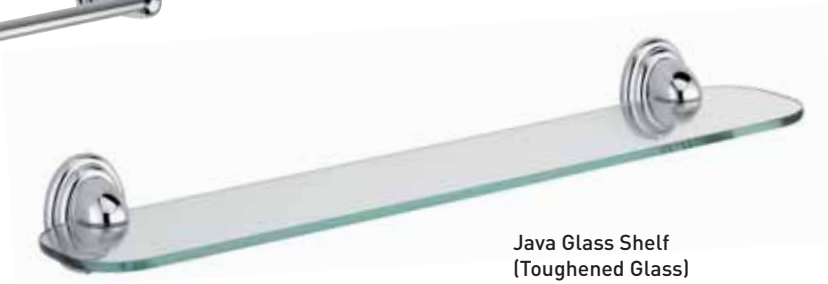

Solo Robe Hook
SO HOOK C £20

Solo Mirror
SO FSMR C £69

Solo Extending Shaving Mirror
SO EXTMR C £43

Solo Wall Mounted Frosted Glass Soap Dispenser Basin Mixer
SO SOAP C £39

Java

Java Toilet Roll Holder
J ROLL C £29

Java Towel Ring
J RING C £29

Java Glass Soap Dish
J DISH C £31

Java Wall Mounted Glass
Tumbler & Holder
J HOLD C £31

Java Towel Rail
J RAIL C £47

Java Glass Shelf
(Toughened Glass)
J SHELF C £61

Ventis

Ventis Wall Mounted Soap Dispenser
VE SOAP C £65

Solid Brass

Ventis Toilet Roll Holder
VE ROLL C £33

Solid Brass

Ventis Robe Hook
VE HOOK C £22

Solid Brass

Ventis Shelf
VE SHELF C £58

Solid Brass

Tresco

Tresco Toilet Roll Holder
TR ROLL C £54

Solid
Brass

Tresco Towel Ring
TR RING C £65

Solid
Brass

Tresco Robe Hook
TR HOOK C £57

Solid
Brass

Tresco Glass Shelf
TR SHELF C £44

Solid
Brass