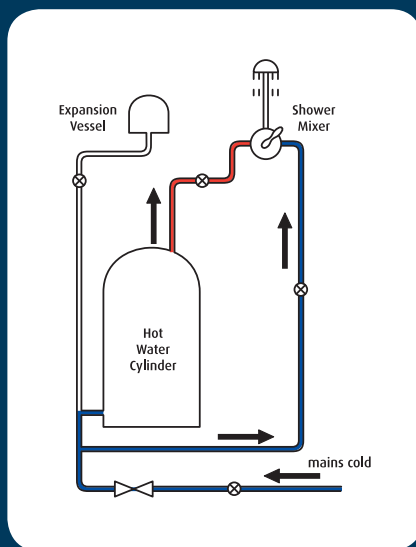

Unvented System

An unvented system has a hot water storage cylinder that takes cold water directly from the mains. The water is heated by an in-built coil which is either operated electrically, or with hot water from the central heating boiler. As the coil gets hot, it heats the cold water within the cylinder ready for use. As everything is under the pressure of mains water, the flow rates are much better and you won't need a pump to get a powerful shower. The whole heating system is completely sealed (i.e. "unvented") and they can be installed virtually anywhere, so you might find yours in a storage cupboard. A lot of large new homes will have one of these systems, where there is a high demand for hot water.

Suitable shower types:

- Thermostatic Mixer
- Manual Mixer
- High Pressure Units
- Electric Shower