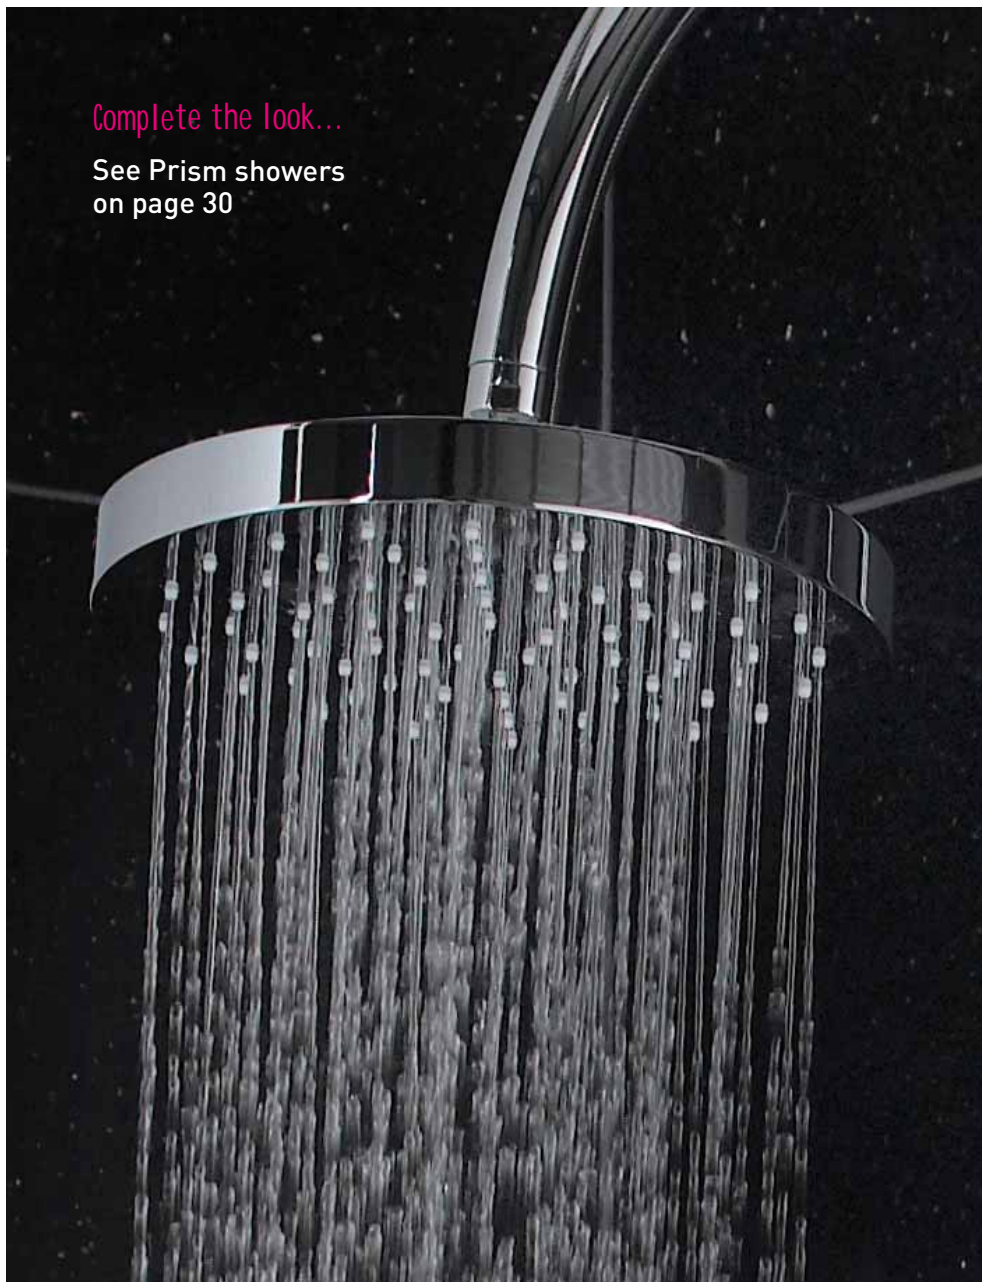

High Pressure

EASY TO USE

Prism One Hole Bath Filler
PM 1HBF C £428

EASY TO USE

Prism Three Hole Wall
Mounted Bath Filler
PM 3HWMBF C £289

Prism Thermostatic Bath
Shower Mixer
PM THBSM C £802

EASY TO USE

Complete the look...

See Prism showers
on page 30

Orta

Orta Basin Taps
OR 1/2 C £69

Orta Bath Taps
OR 3/4 C £81

Orta Basin Mixer with Clicker Waste
OR BAS C £93
Orta Basin Mixer (without waste)
OR BASNW C £88

Orta Bath Filler
OR BF C £134