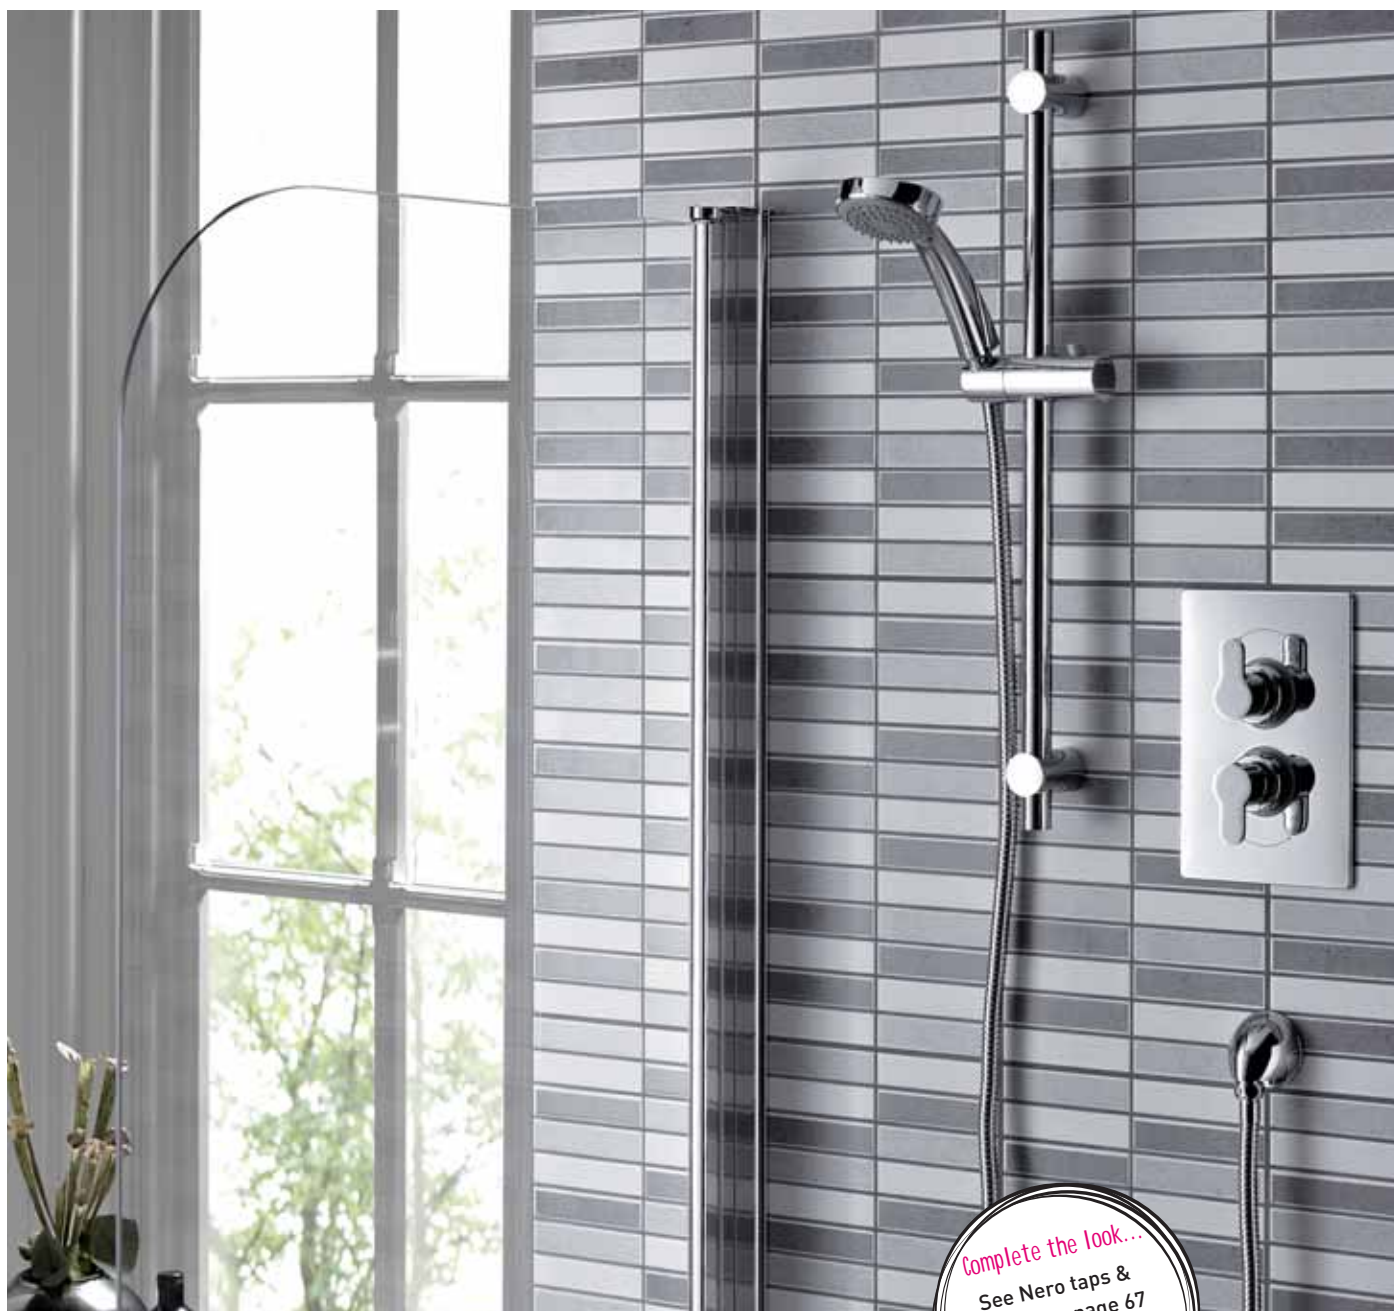

Create the look... 

Riser Rail
ADR6 C £47
see page 38

Handset
ARC HAND C £24
see page 40

Fixed Head
FH111 C £51
see page 39

JS² Thermostatic Valve
JS2 SHC3DIV C £687
see below

JS² Pick 'n' Mix

JS² Thermostatic Recessed Dual Control Shower Valve
JS2 SHCVO C £559

JS² Thermostatic Recessed Shower Valve with Two Stopcocks
JS2 SHC3STPP C £652

JS² Thermostatic Recessed Three Control Shower Valve with Stopcock & two Outlet Diverter
JS2 SHC3DIV C £687

Choose your valve

Complete the look...
See Nero taps & mixers on page 67

Nero Pick 'n' Mix

 Create the look...

**Nero Dual Control
Thermostatic Shower Valve**
 NR SHCVO C £396

Handset - Single function
 HAND120 C £26
 see page 40