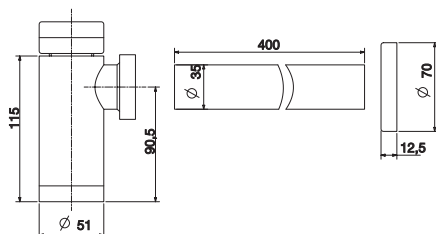

Trap & extension

material

Brass.

finish

Chrome plated CP.

bottle trap and extension

1 1/4" bottle trap complete with extension pipe

IE6800CP

All measurements shown are in millimetres. Drawing sizes are not to scale.