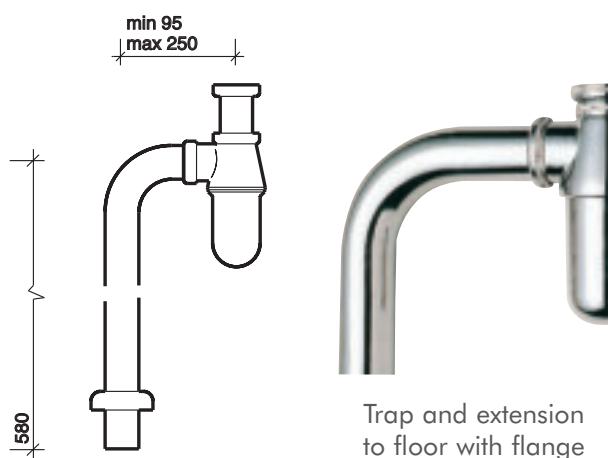

# traps

to specify/order:

please use the 8 character reference shown below.

Trap and extension to floor with flange

**material**

Brass.

**finish**

Chrome plated CP.

**extension to floor with flange**

1 1/4" extension pipe to floor with flange

**WF8465CP**

**note**

The above reference numbers do not include the trap. Please specify WF8463CP separately.

Trap with extension to wall with flange

**material**

Brass.

**finish**

Chrome plated CP.

**extension to wall with flange**

1 1/4" extension pipe to wall with flange

**WF8467CP**

**note**

**IE6800CP**

All measurements shown are in millimetres. Drawing sizes are not to scale.