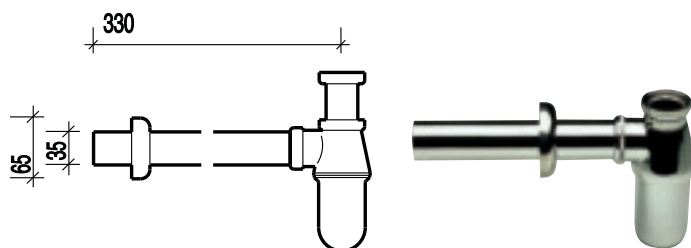

# traps

to specify/order:

please use the 8 character reference shown below.

Trap and extension to floor with flange

**material**

Brass.

**finish**

Chrome plated CP.

**extension to floor with flange**

1 1/4" extension pipe to floor with flange

**WF8465CP**

**note**

The above reference numbers do not include the trap. Please specify WF8463CP separately.

Trap with extension to wall with flange

**material**

Brass.

**finish**

Chrome plated CP.

**extension to wall with flange**

1 1/4" extension pipe to wall with flange

**WF8467CP**

**note**

**IE6800CP**

All measurements shown are in millimetres. Drawing sizes are not to scale.