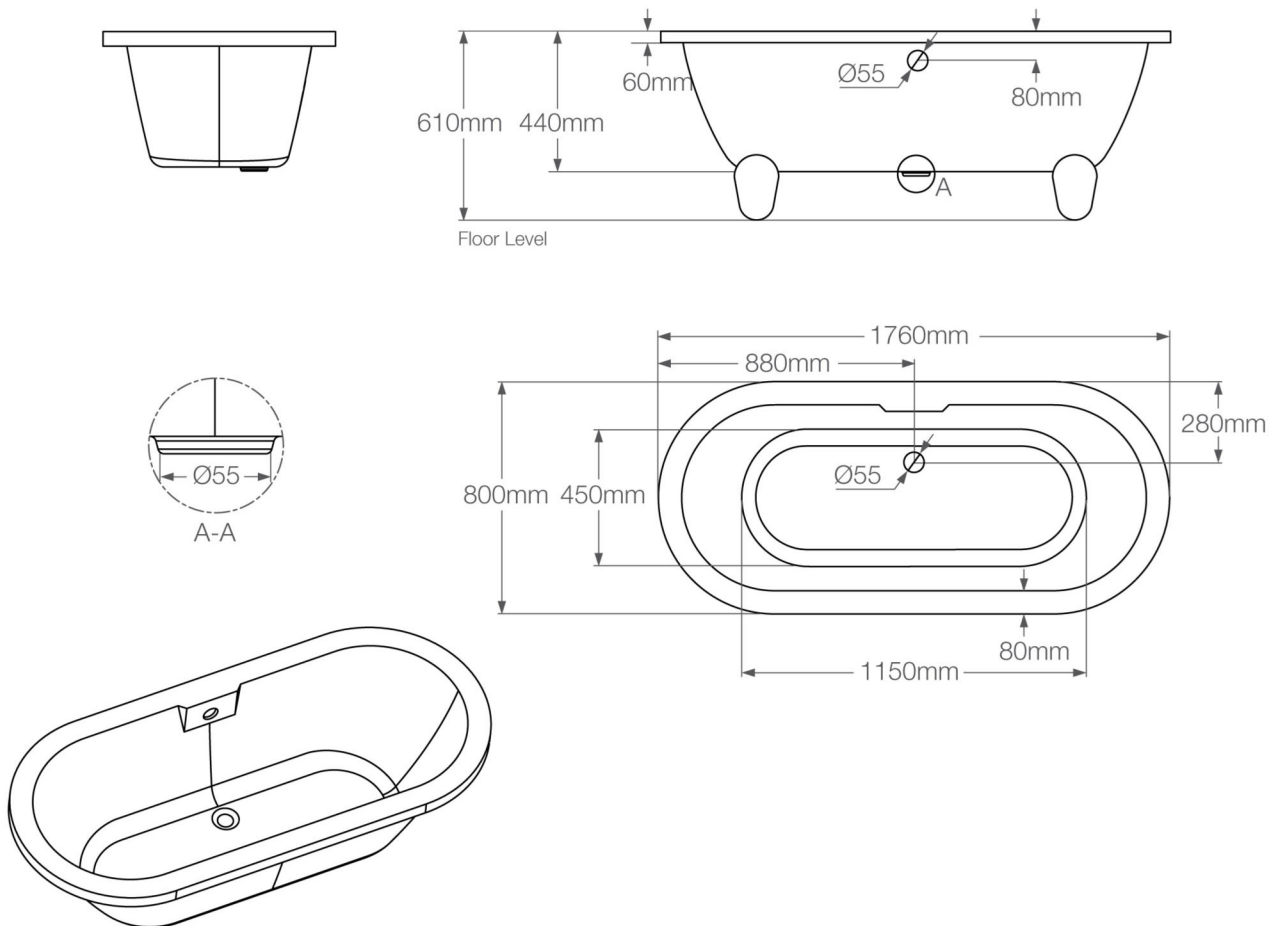

CORSICA FREESTANDING ACRYLIC DOUBLE ENDED BATH **(BCOW01) - White** **(BCOB01) - Black & White**

Modern double-ended bath

- Made from double skinned sanitary grade acrylic
 - Reinforced with GRP (Glass Reinforced Plastic) which is resin-bonded glass fibre strands sprayed onto the underside of an acrylic bath. When the resin has cured it sets solid to give the bath improved strength and rigidity
 - Acrylic baths have excellent thermal properties and will retain water heat for longer than cast iron baths
 - Acrylic baths are easy to clean and maintain. Abrasive cleaners will scratch the surface of the acrylic. Ideally the surface should be cleaned regularly with warm soapy water
-

N.B Dimensions may vary due to the handmade construction of the baths.

General Specification

Litres to overflow: 190 litres

Weight: 39kg

Weight (with water): 229kg

Tap Holes: Can be drilled on request

Foot Provided