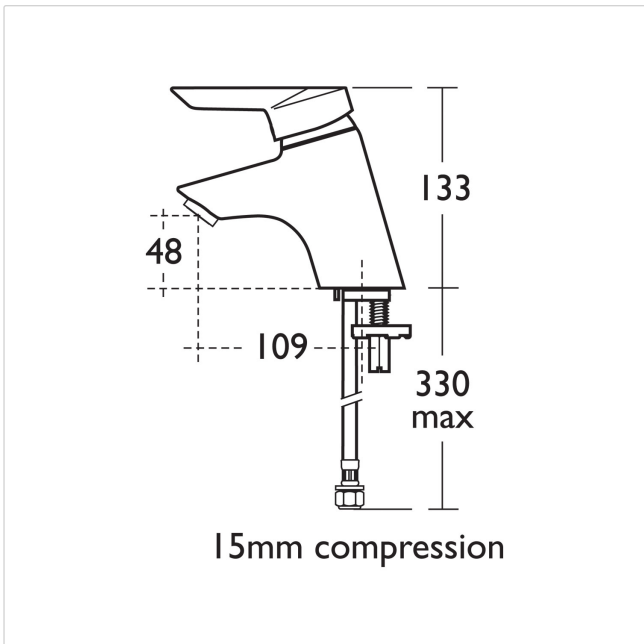

Piccolo 21 Washbasin Mixer 1 Hole Single Lever no Pop Up Waste

Illustrated

B8260 Piccolo 21 washbasin 1 taphole mixer, fitted 5 litres per minute aerated flow regulator, optional flow straightener, EasyFix, temperature limit stop, flexible tails no pop up waste

Configuration options

Material

Chrome Plated Brass

Weights

B8260 1.65KG

Colours

Chromium plated (AA)

Flow rates

4.7 Litres per minute @ 3 bar pressure

Special Notes

The CLICK cartridge offers water saving as slight resistance informs the user that only 50% of flow is being used. Also features a limiting device that can restrict movement of the handle on the hot side, adding a major safety feature. Consideration should be given to safe hot water delivery and the use of an appropriate temperature reduction device. Regulated flow rate 4.7 or 5 litres per minute. Unregulated flow rate 5 litres per minute at 0.1 bar