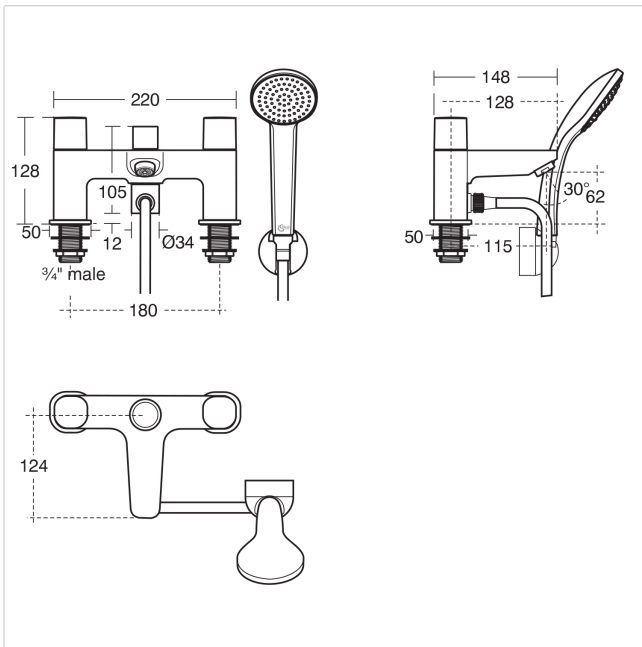

Frequently used applications

Hotels

Public Building

Office

Residential

Accreditations

TMV3

TMV2

Tel: 0870 122 8822
Fax: 0870 122 8282
Email: info@idealspec.co.uk
Web: www.idealspec.co.uk

Date created:03/06/2014