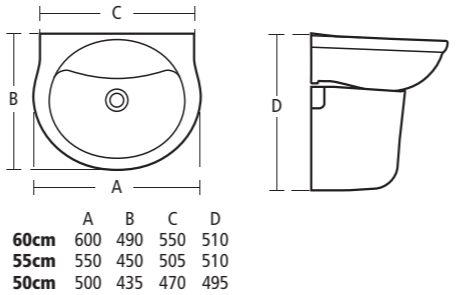

**Alto 60cm, 55cm and 50cm Pedestal basin**

- E7465 60cm basin one tap hole
- E7466 60cm basin two tap holes
- E7455 55cm basin one tap hole
- E7456 55cm basin two tap holes
- E7445 50cm basin one tap hole
- E7446 50cm basin two tap holes
- E7402 Full pedestal
- E0070 Basin fixing set with 14cm rag bolts for solid walls

**Alto 60cm, 55cm and 50cm Semi-pedestal basin**

- E7465 60cm basin one tap hole
- E7466 60cm basin two tap holes
- E7455 55cm basin one tap hole
- E7456 55cm basin two tap holes
- E7445 50cm basin one tap hole
- E7446 50cm basin two tap holes
- E7495 Semi-pedestal for 60 and 55cm basins
- E7502 Semi-pedestal for 50cm basins
- E0070 Basin fixing set with 14cm rag bolts for solid walls