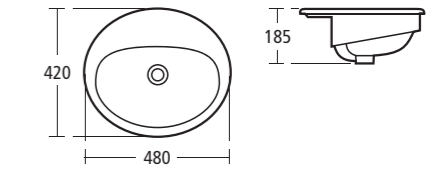

- E1640 53cm Countertop basin, one tap hole
- E1620 48cm Countertop basin, one tap hole