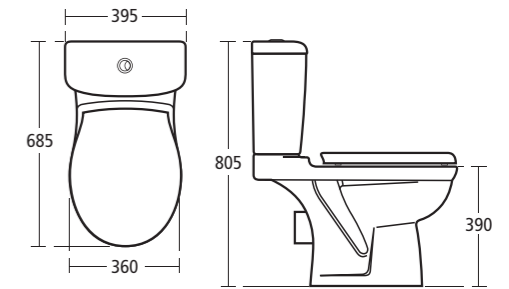

# Alto

**Alto**  
55cm pedestal basin, close coupled WC suite and 170 x 70cm bath with Ecotherm Shower; for more showers see p98-101. Ceraplan single lever basin mixer, Ceraplan Disc bath filler; see p181-183 for the complete Ceraplan mixers and taps range. Cone toilet roll holder, towel ring and 50cm glass shelf; see p144-145 for the complete Cone accessories range.

**Alto 56cm Countertop basin**

- R4108 One tap hole

**Alto 55cm Semi-countertop basin**

- E7585 One tap hole
- E7586 Two tap holes

**Alto Close coupled WC suite**

- E7543 Close coupled WC bowl with horizontal outlet
- E7514 Cistern with dual flush valve, 6/4 litres
- E7544 Cistern with dual flush valve, 4/2.6 litres
- E7590 Seat and cover

**Alto Close coupled WC suite**

- E7600 Close coupled WC bowl with concealed bottom outlet
- E7514 Cistern with dual flush valve, 6/4 litres
- E7590 Seat and cover

**Alto Back-to-wall WC suite**

- E7573 Back-to-wall WC bowl with horizontal outlet
- E7590 Seat and cover