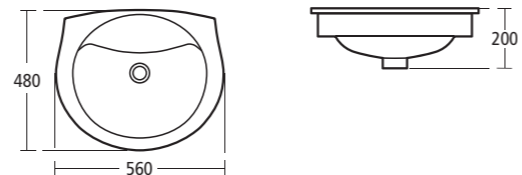

**Alto 60cm, 55cm and 50cm Semi-pedestal basin**

- E7465 60cm basin one tap hole
- E7466 60cm basin two tap holes
- E7455 55cm basin one tap hole
- E7456 55cm basin two tap holes
- E7445 50cm basin one tap hole
- E7446 50cm basin two tap holes
- E7495 Semi-pedestal for 60 and 55cm basins
- E7502 Semi-pedestal for 50cm basins
- E0070 Basin fixing set with 14cm rag bolts for solid walls

**Alto 45cm Handrinse basin**

- E7425 Handrinse basin, one tap hole
- E7426 Handrinse basin, two tap holes
- E0200 Handrinse full pedestal
- E7502 Handrinse semi-pedestal
- E0070 Basin fixing set with 14cm rag bolts for solid walls

**Alto 56cm Countertop basin**

- R4108 One tap hole

**Alto 55cm Semi-countertop basin**

- E7585 One tap hole
- E7586 Two tap holes

**Alto Close coupled WC suite**

- E7543 Close coupled WC bowl with horizontal outlet
- E7514 Cistern with dual flush valve, 6/4 litres
- E7544 Cistern with dual flush valve, 4/2.6 litres
- E7590 Seat and cover