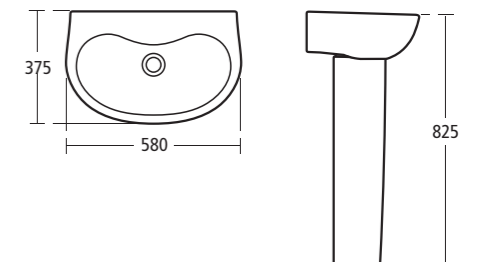

- E7152 One tap hole
- E6150 Two tap holes
- E7402 Full pedestal
- E0070 Basin fixing set with 14cm rag bolts for solid walls