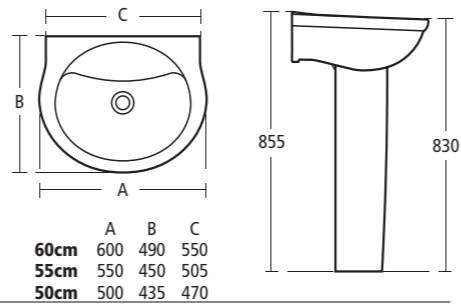

See p148-150 for the complete Alto range

**Alto**  
55cm semi-countertop basin with Ceraplan single lever basin mixer; see p181 for the complete Ceraplan mixers and taps range. Back-to-wall WC suite. For the complete fitted bathroom furniture range see p158-163. Tipica shower enclosure and Alto Ecotherm shower; for more showers see p98-101.

**Alto 60cm, 55cm and 50cm Pedestal basin**

- E7465 60cm basin one tap hole
- E7466 60cm basin two tap holes
- E7455 55cm basin one tap hole
- E7456 55cm basin two tap holes
- E7445 50cm basin one tap hole
- E7446 50cm basin two tap holes
- E7402 Full pedestal
- E0070 Basin fixing set with 14cm rag bolts for solid walls