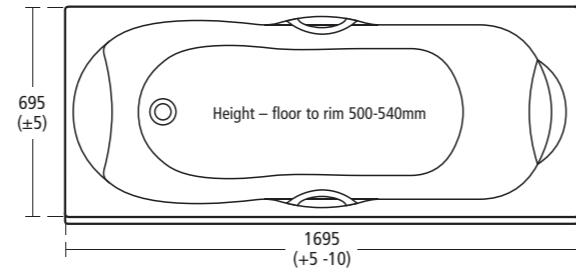

Alto 170 bath

- E7685 170cm x 75cm Idealform bath, chrome finish hand grips, no tap holes
- E7684 170cm x 75cm Idealform bath, chrome finish hand grips, two tap holes
- E7695 170cm x 70cm Idealform bath, chrome finish hand grips, no tap holes
- E7694 170cm x 70cm Idealform bath, chrome finish hand grips, two tap holes
- E7690 170cm x 70cm Water saving Idealform bath, chrome finish hand grips, two tap holes
- E4130 Uniline 170cm front bath panel
- E4140 Uniline 70cm end bath panel
- E4190 Uniline 75cm end bath panel

Available with Twin Plus Whirlpool System feature.