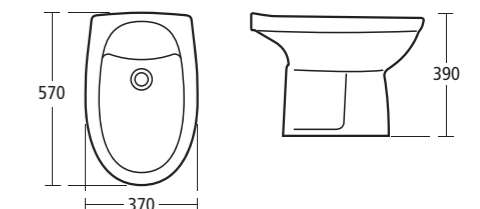

Alto Floor standing bidet

- E3706 One tap hole