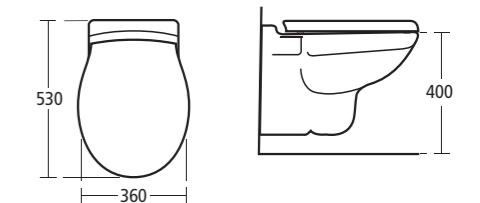

Alto Wall mounted WC suite

- E3419 Wall mounted WC bowl with horizontal outlet
- E0060 Support brackets (pair)
- E7590 Seat and cover

For Conceala cisterns see page 168.