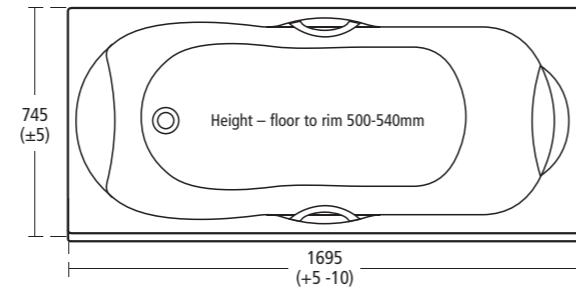

Alto 170 bath

- E7685 170cm x 75cm Idealform bath, chrome finish hand grips, no tap holes
- E7684 170cm x 75cm Idealform bath, chrome finish hand grips, two tap holes
- E7695 170cm x 70cm Idealform bath, chrome finish hand grips, no tap holes
- E7694 170cm x 70cm Idealform bath, chrome finish hand grips, two tap holes
- E7690 170cm x 70cm Water saving Idealform bath, chrome finish hand grips, two tap holes
- E4130 Uniline 170cm front bath panel
- E4140 Uniline 70cm end bath panel
- E4190 Uniline 75cm end bath panel

Available with Twin Plus Whirlpool System feature.