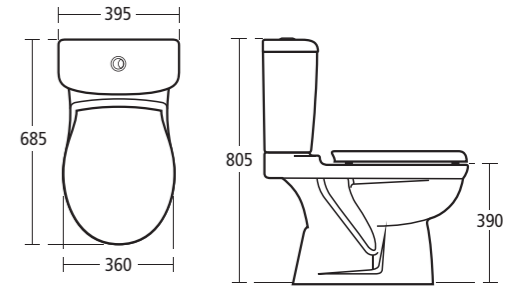

**Alto 56cm Countertop basin**

- R4108 One tap hole

**Alto 55cm Semi-countertop basin**

- E7585 One tap hole
- E7586 Two tap holes

**Alto Close coupled WC suite**

- E7543 Close coupled WC bowl with horizontal outlet
- E7514 Cistern with dual flush valve, 6/4 litres
- E7544 Cistern with dual flush valve, 4/2.6 litres
- E7590 Seat and cover

**Alto Close coupled WC suite**

- E7600 Close coupled WC bowl with concealed bottom outlet
- E7514 Cistern with dual flush valve, 6/4 litres
- E7590 Seat and cover

**Alto Back-to-wall WC suite**

- E7573 Back-to-wall WC bowl with horizontal outlet
- E7590 Seat and cover