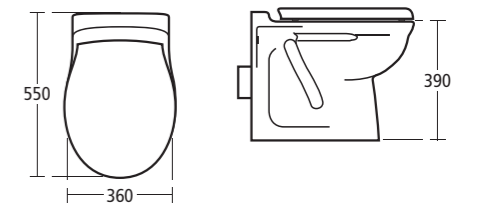

Alto Back-to-wall WC suite

- E7573 Back-to-wall WC bowl with horizontal outlet
- E7590 Seat and cover

For Conceala cisterns see page 168.