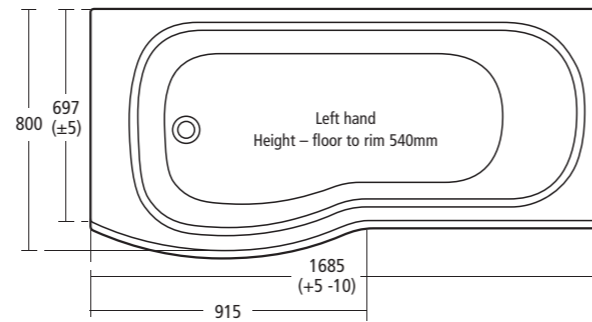

## Alto 170 bath

- E7685 170cm x 75cm Idealform bath, chrome finish hand grips, no tap holes
- E7684 170cm x 75cm Idealform bath, chrome finish hand grips, two tap holes
- E7695 170cm x 70cm Idealform bath, chrome finish hand grips, no tap holes
- E7694 170cm x 70cm Idealform bath, chrome finish hand grips, two tap holes
- E7690 170cm x 70cm Water saving Idealform bath, chrome finish hand grips, two tap holes
- E4130 Uniline 170cm front bath panel
- E4140 Uniline 70cm end bath panel
- E4190 Uniline 75cm end bath panel

## Alto Shower bath

- E7602 Left hand 170cm Idealform shower bath, no tap holes
- E7603 Right hand 170cm Idealform shower bath, no tap holes
- E7604 170cm front bath panel, left hand
- E7605 170cm front bath panel, right hand
- E7606 70cm end bath panel
- E7607 AA Curved bath shower screen (height 1420mm)