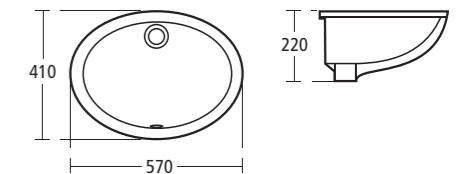

### Tempo 50cm Countertop basin

- E1630 One tap hole

### 57cm Under-countertop basin

- E2050 No tap holes