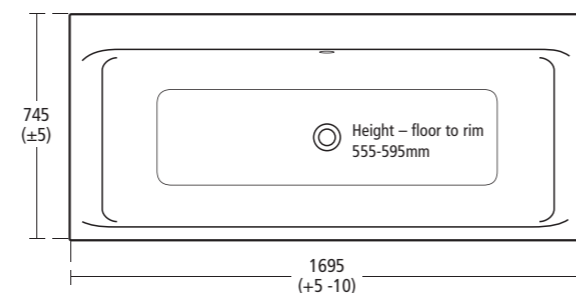

Alto Double ended bath

Shower screen and optional matching bath panels

- E7636 170cm x 75cm Double ended Idealform bath
- E4220 Standard 170cm front bath panel
- E7639 Standard 75cm end bath panel