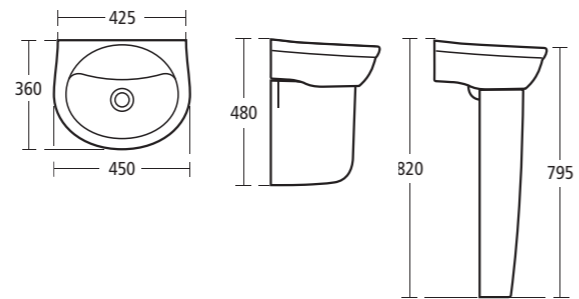

Alto 45cm Handrinse basin

- E7425 Handrinse basin, one tap hole
- E7426 Handrinse basin, two tap holes
- E0200 Handrinse full pedestal
- E7502 Handrinse semi-pedestal
- E0070 Basin fixing set with 14cm rag bolts for solid walls

Alto 56cm Countertop basin

- R4108 One tap hole