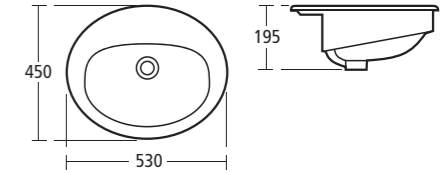

- E1640 53cm Countertop basin, one tap hole
- E1620 48cm Countertop basin, one tap hole