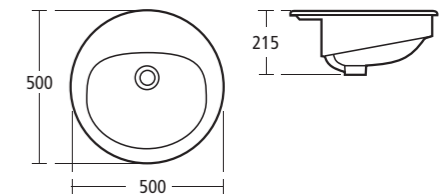

Alto 170 bath

- E7685 170cm x 75cm Idealform bath, chrome finish hand grips, no tap holes
- E7684 170cm x 75cm Idealform bath, chrome finish hand grips, two tap holes
- E7695 170cm x 70cm Idealform bath, chrome finish hand grips, no tap holes
- E7694 170cm x 70cm Idealform bath, chrome finish hand grips, two tap holes
- E7690 170cm x 70cm Water saving Idealform bath, chrome finish hand grips, two tap holes
- E4130 Uniline 170cm front bath panel
- E4140 Uniline 70cm end bath panel
- E4190 Uniline 75cm end bath panel

Available with Twin Plus Whirlpool System feature.

Alto Shower bath

- E7602 Left hand 170cm Idealform shower bath, no tap holes
- E7603 Right hand 170cm Idealform shower bath, no tap holes
- E7604 170cm front bath panel, left hand
- E7605 170cm front bath panel, right hand
- E7606 70cm end bath panel
- E7607 AA Curved bath shower screen (height 1420mm)

Alto Double ended bath

Shower screen and optional matching bath panels

- E7636 170cm x 75cm Double ended Idealform bath
- E4220 Standard 170cm front bath panel
- E7639 Standard 75cm end bath panel

Scale 1:25

Countertops

Tempo 53cm or 48cm Countertop basin

- E1640 53cm Countertop basin, one tap hole
- E1620 48cm Countertop basin, one tap hole

Tempo 50cm Countertop basin

- E1630 One tap hole

57cm Under-countertop basin

- E2050 No tap holes

Space pages 40-59

Space 58cm Short projection pedestal basin

For wall or full pedestal mounting

- E7152 One tap hole
- E6150 Two tap holes
- E7402 Full pedestal
- E0070 Basin fixing set with 14cm rag bolts for solid walls

Scale 1:25