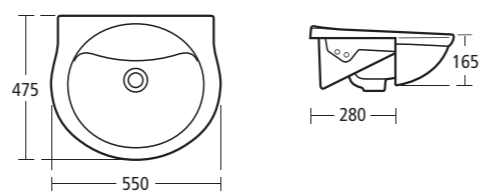

**Alto 56cm Countertop basin**

- R4108 One tap hole

**Alto 55cm Semi-countertop basin**

- E7585 One tap hole
- E7586 Two tap holes

**Alto Close coupled WC suite**

- E7543 Close coupled WC bowl with horizontal outlet
- E7514 Cistern with dual flush valve, 6/4 litres
- E7544 Cistern with dual flush valve, 4/2.6 litres
- E7590 Seat and cover