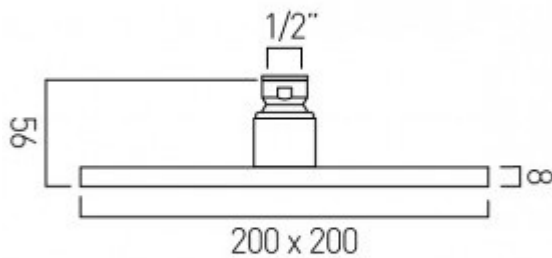

technical drawing

description:

atmosphere square aerated shower head
200mm (8")
1/2" female inlet

finishes:

chrome

minimum operating pressure: 1.0 bar MP

Eco flow regulator: FR-SHOWER/9-C/P

guarantee: