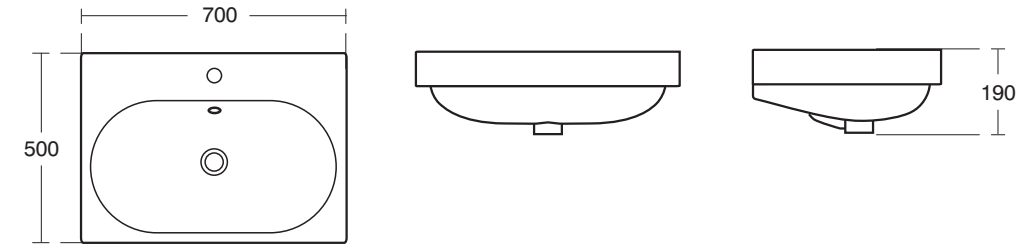

T5010 Delineo back to wall bidet

T5011 Delineo Wall Mounted Bidet

J4418 01 76cm Vessel Basin

J4423 01 Close Coupled WC Suite
 J4424 01CP flush valve cistern - push button
 J4419 01 Seat & cover
 J4420 01 Seat & cover soft close