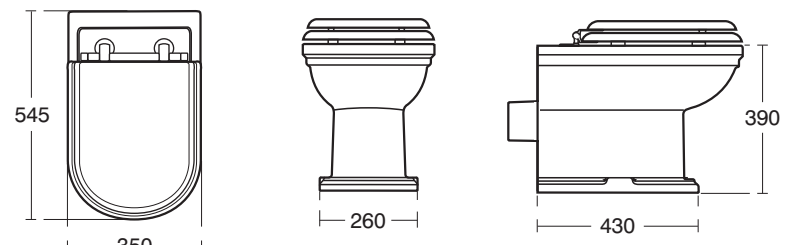

E5680 Reprise back to wall wc