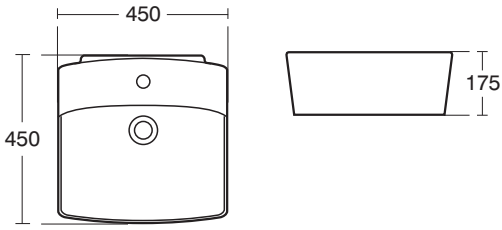

J4434 Celano 100cm vanity washbasin

02.10.09

Delineo Range 1:35

	A	B
T0991	700	500
T0993	600	450

T0991 Delineo 70cm basin Semi Pedestal Basin
 T0993 Delineo 60cm basin
 T4088 semi pedestal

T0995 Delineo 45cm handrinse vessel basin