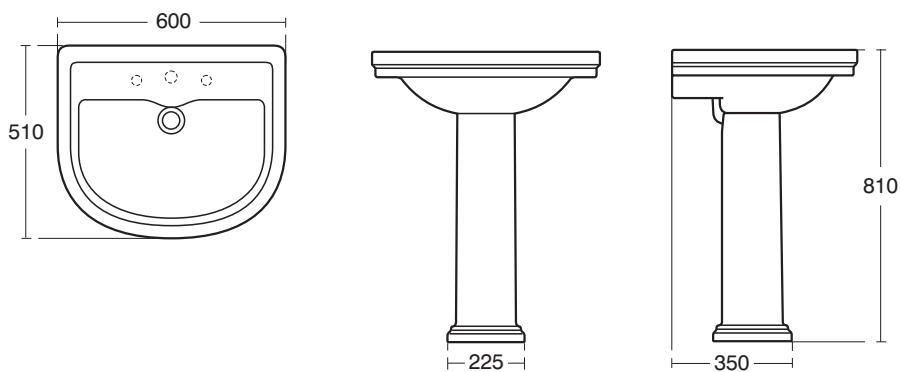

E4331 Reprise 60cm basin