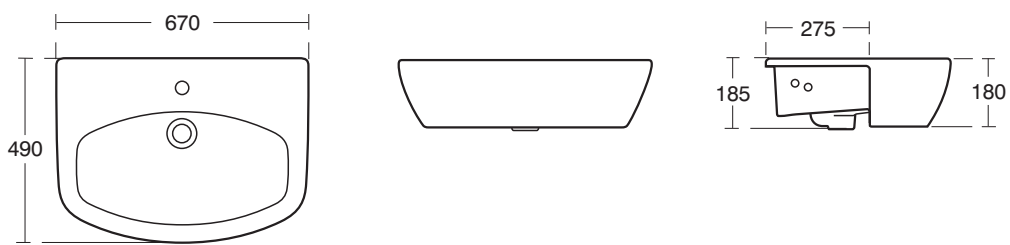

J4534 Celano 67cm semi-countertop washbasin, one tap hole