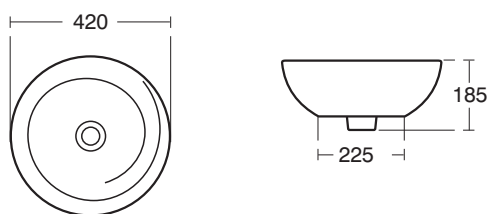

E3161 Swirl 42cm vessel basin - no tap hole
E8734 AA CP swivel plug waste