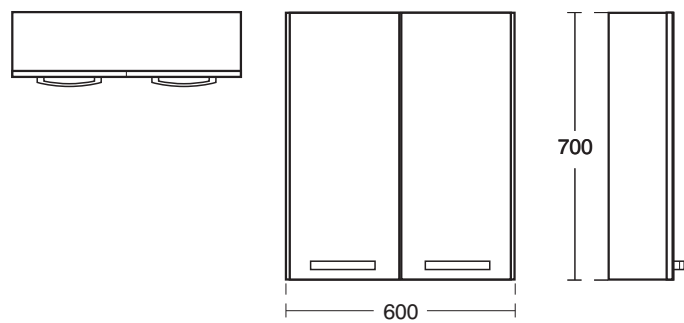

E2792 600 x 300mm w.c. base unit with cistern and push button

E2791 700 x 300mm w.c. base unit with cistern and push button

E2796 Tall unit - 2 drawers 1 door

E2797 Tall unit - 2 doors

E2798 600mm wall storage unit with two doors