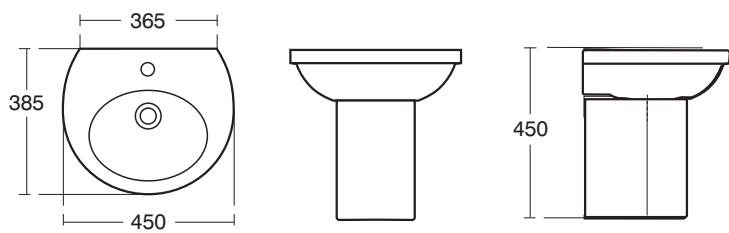

Alchemy Range

E9843 Alchemy 60cm Pedestal Basin
E9846 pedestal

E9847 Alchemy Close Coupled WC Suite
E9848CP flush valve cistern push button
E9940 seat and cover

E9843 Alchemy 60cm Semi Pedestal Basin
E9844 semi-pedestal (large)

E9941 Alchemy Back-to-Wall WC Suite
E9940 seat and cover

E9970 Alchemy 45cm Hand Basin
E9845 semi-pedestal (small)

E6816 Alchemy right hand 150 x 100 Offset Corner Bath
E6818 right hand bath panel

E6817 Alchemy left hand 150 x 100 Offset Corner Bath
E6819 left hand bath panel