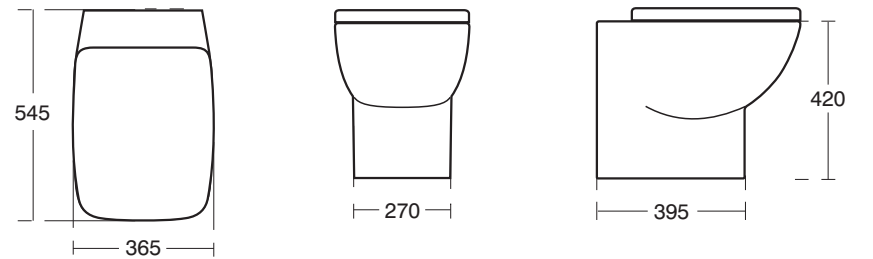

T3485 Delineo Close Coupled WC Suite
T4038 CP flush valve cistern
T6286 seat and cover-soft close