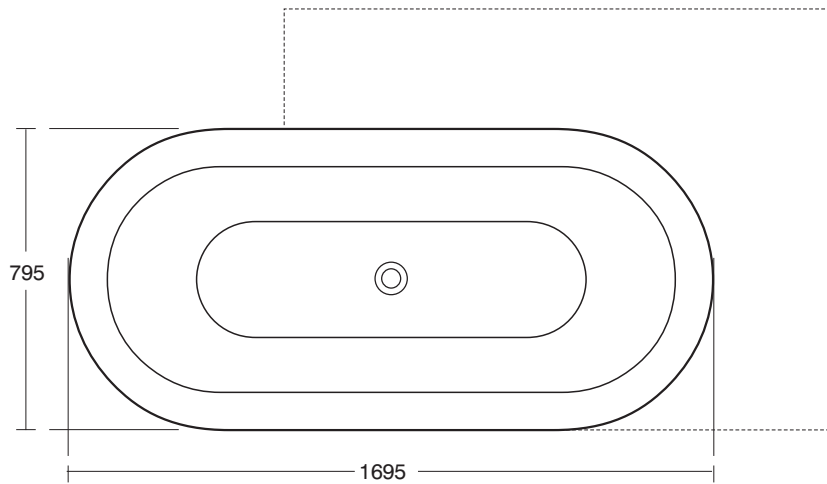

J4416 01 BTW Standing Bidet

J4410 01 60cm Basin

J4417 01 Wall Mounted Bidet

J4404 01 50cm Square Basin
 J4406 AA Lagaro Towel Rail for 50cm square basin
 J4408 AA Lagaro Towel Rail & Shelf for 50cm square basin

J4415 01 68cm Corner Basin

Height : 550

E6930 01Lagaro Bath 170cm x 80cm
E6933 67Lagaro Bath feet (set of four)

Height : 555 - 595

E6923 Lagaro 170 x 80cm Idealcast bath

Height : 550

E6930 01Lagaro Bath 170cm x 80cm

Height : 600

E6932 AA Lagaro Cradle Bath CP rail and legs1
E1963 AA Stand Pipes for use with Alchemy bath filler

01.10.09

E6790 60cm Basin one tap hole
E6810 three tap holes
E6900 pedestal

E8073 New Oracle
Floor Standing Closet Suite
E8075CP push button
E8077seat and cover
E8076seat and cover, soft close
Oracle VC Range