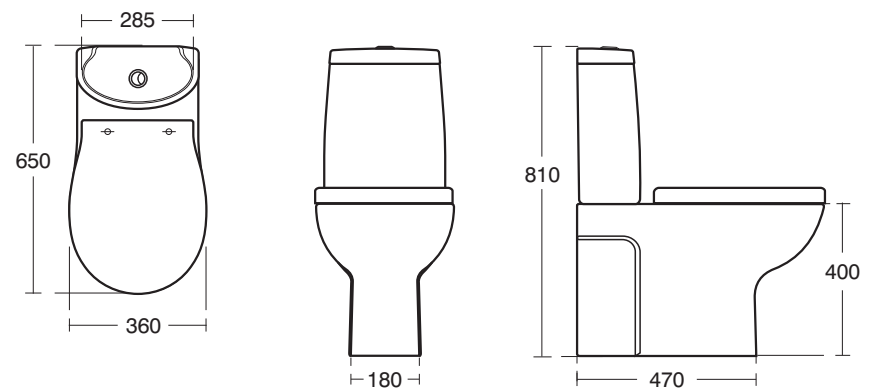

Height : 540

E3294 Create 1700 x 70 Bath

Height : 540 (not including screen upstand)

E3171 Create Shower Bath

Height : 540

E3191 Create 1700 x 75 Bath

Celano Range 10 09

J4526 Celano 60cm pedestal washbasin
J4527 Celano full pedestal

Santorini Baths

E7006 Idealform Plus+ 170 x 75cm Double ended Complete with Ideal Waste System
L1695 x W745 x H500mm
No tap holes

E7008 Idealform Plus+ 170cm Shower bath - Right hand complete with Ideal Waste System
No tap holes

E2793 300 x 300mm base storage unit with one door

E2786 800mm Countertop washbasin unit

E2787 900mm Countertop washbasin unit

E2788 1000mm Countertop washbasin unit

E3159 Swirl 55cm Pedestal Basin - no tap holes
 E3162 Swirl 55cm Pedestal Basin - one tap hole
 E3155 Swirl full pedestal

E3174 Swirl 45cm
 semi countertop basin
 - one tap hole

E3159 Swirl 55cm Basin - no tap holes
 E3162 Swirl 55cm Basin - one tap hole
 E3157 semi-pedestal for 55cm basin
 E3117 duct pedestal, (plywood) for 55cm basin