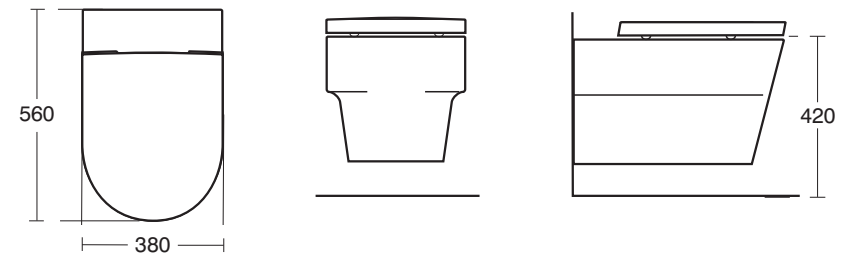

J4421 01 Back-to-Wall WC Suite
J4419 01 Seat & cover
J4420 01 Seat & cover soft close