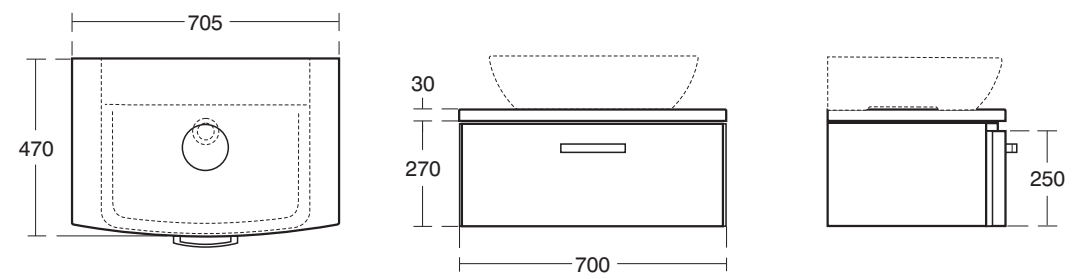

E2785 700mm Curved Drawer wall mounted basin unit
E2852 Worktop