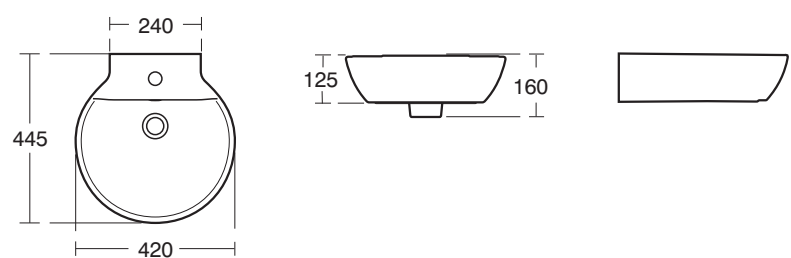

E6274 Santorini Elipse 450 Pedestal Basin

E6274 Santorini Elipse 450 Semi-pedestal Basin

E6259 Santorini Bow 500 sctop Basin

E6273 Santorini Elipse 500 sctop Basin

E7993 Santorini Elipse 420 Vessel Basin

E7752 Close Coupled WC Elipse Cistern