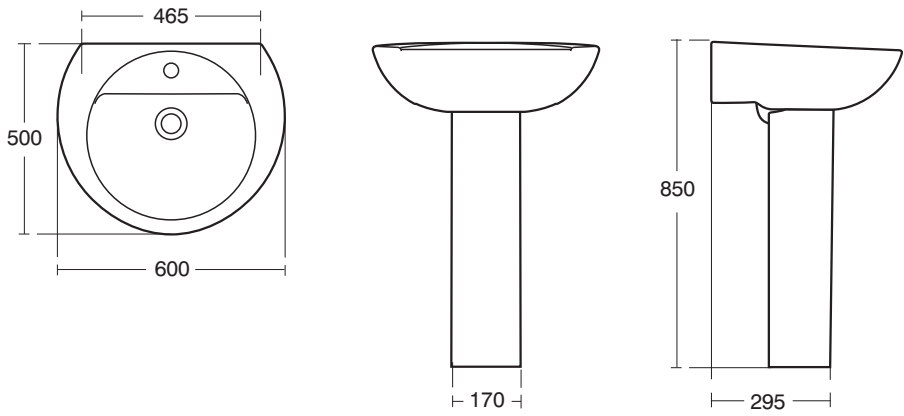

J4416 01 BTW Standing Bidet

J4410 01 60cm Basin

J4417 01 Wall Mounted Bidet

J4404 01 50cm Square Basin
 J4406 AA Lagaro Towel Rail for 50cm square basin
 J4408 AA Lagaro Towel Rail & Shelf for 50cm square basin

J4415 01 68cm Corner Basin

Height : 550

E6930 01Lagaro Bath 170cm x 80cm
E6933 67Lagaro Bath feet (set of four)

Height : 555 - 595

E6923 Lagaro 170 x 80cm Idealcast bath

Height : 550

E6930 01Lagaro Bath 170cm x 80cm

Height : 600

E6932 AA Lagaro Cradle Bath CP rail and legs1
E1963 AA Stand Pipes for use with Alchemy bath filler

01.10.09

E6790 60cm Basin one tap hole
E6810 three tap holes
E6900 pedestal

E8073 New Oracle
Floor Standing Closet Suite
E8075CP push button
E8077seat and cover
E8076seat and cover, soft close
Oracle VC Range