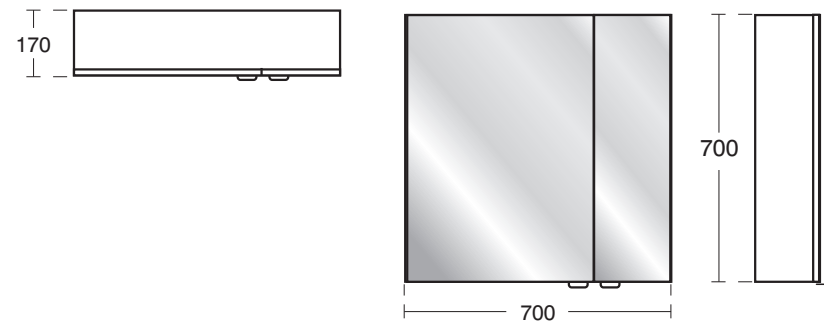

E2804 700mm mirror wall storage unit