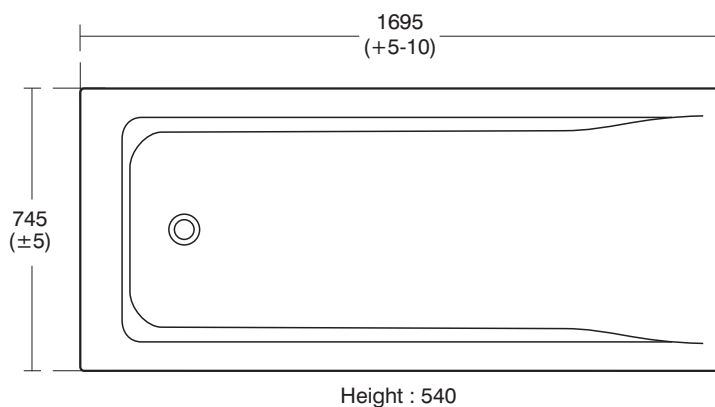

E7003 Idealform Plus+ 170 X 75cm Standard rectangular bath for standard waste and overflow
No tap holes