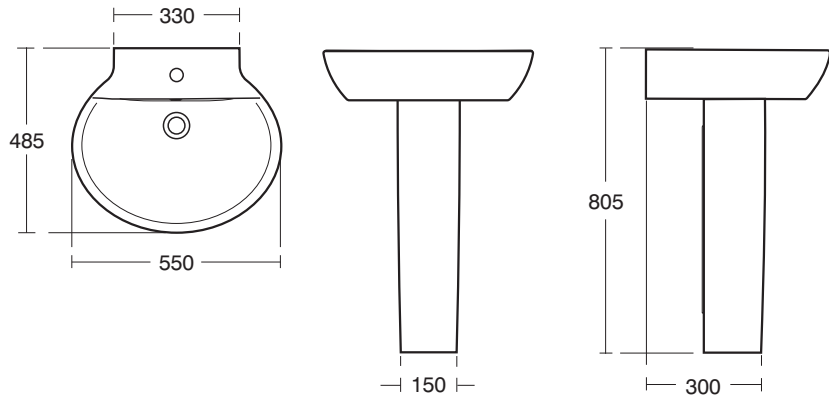

Santorini Baths

E7006 Idealform Plus+ 170 x 75cm Double ended Complete with Ideal Waste System
L1695 x W745 x H500mm
No tap holes

E7008 Idealform Plus+ 170cm Shower bath - Right hand complete with Ideal Waste System
No tap holes

E7007 Idealform Plus+ 170 x 75cm Double ended rectangular bath for standard waste and overflow
No tap holes

E7009 Idealform Plus+ 170cm Shower bath - Left hand complete with Ideal Waste System
No tap holes

E7002 Idealform Plus+ 170 x 75cm standard rectangular bath Complete with Ideal Waste System
No tap holes

E7003 Idealform Plus+ 170 X 75cm Standard rectangular bath for standard waste and overflow
No tap holes

E7004 Idealform Plus+ 170 x 70cm Rectangular bath Complete with Ideal Waste System
No tap holes

E7005 Idealform Plus+ 170 x 70cm Rectangular bath for standard waste and overflow
No tap holes

E6272 Santorini Elipse 550 Pedestal Basin