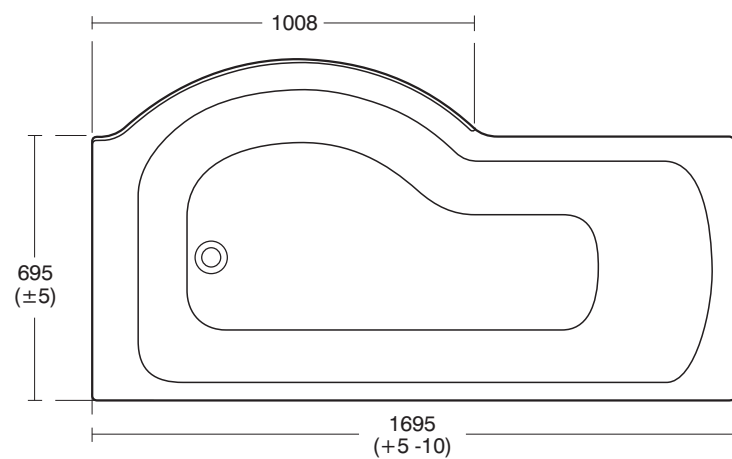

E6820 55cm Basin one tap hole
E6840 three tap holes
E6900 pedestal

New Oracle
Back-to-Wall Closet Suite *
washdown bowl with
E8074horizontal outlet
E8077seat and cover
E8076seat and cover, soft close

E6850 45cm Cloakroom Basin one tap hole

Height - 500 - 540

E6944 Oracle Bath 170 x 70cm no tap holes
drilled for grips
E6948 AA CP handgrips
E4260 170cm front panel
E0150 70cm end panel

E6770 50cm Semi-countertop Basin
one tap hole

E6940 Oracle Shower Bath 170 x 70cm (90cm) right hand
E6941 Oracle Shower Bath 170 x 70cm (90cm) left hand
E6942 front panel right hand
E6943 left hand
E6939 end panel
E6938 AA Oracle Over Bath Shower Screen