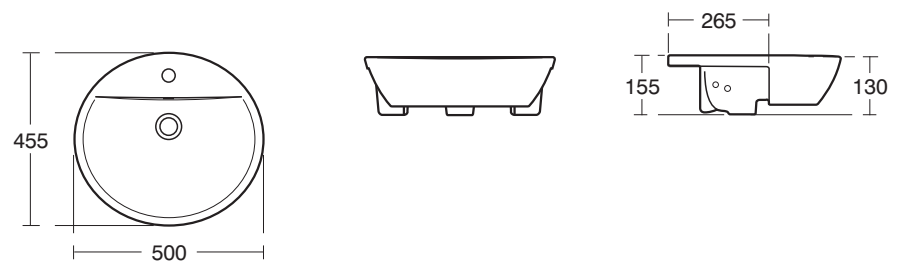

E6273 Santorini Elipse 500 sctop Basin