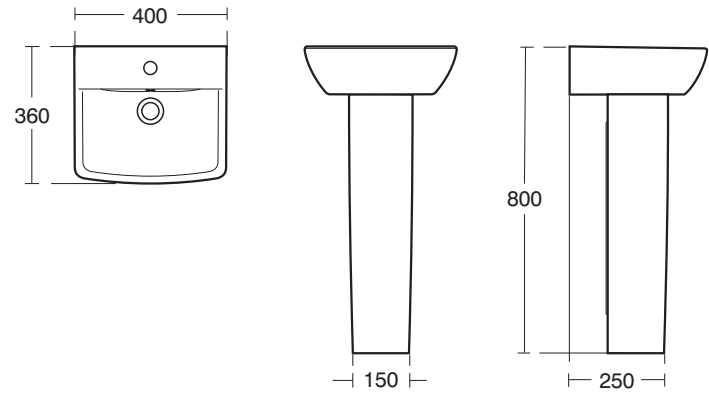

E6258 Santorini Bow 400 Handrinse Pedestal Basin