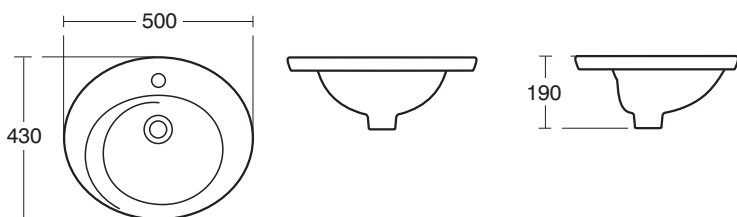

E3165 Swirl 50cm
countertop basin - one tap hole