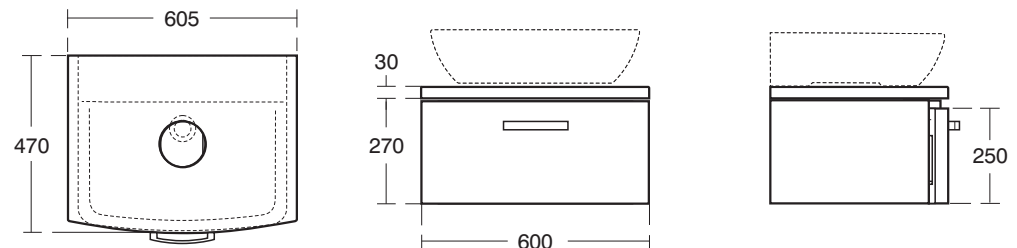

E2784 600mm Curved Drawer wall mounted basin unit
E2850 Worktop