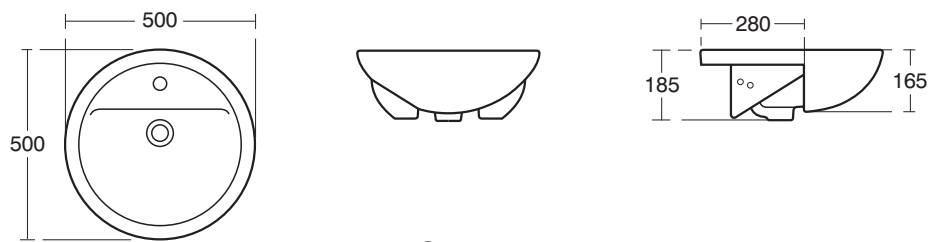

E6820 55cm Basin one tap hole
E6840 three tap holes
E6900 pedestal

New Oracle
Back-to-Wall Closet Suite *
washdown bowl with
E8074horizontal outlet
E8077seat and cover
E8076seat and cover, soft close

E6850 45cm Cloakroom Basin one tap hole

Height - 500 - 540

E6944 Oracle Bath 170 x 70cm no tap holes
drilled for grips
E6948 AA CP handgrips
E4260 170cm front panel
E0150 70cm end panel

E6770 50cm Semi-countertop Basin
one tap hole

E6940 Oracle Shower Bath 170 x 70cm (90cm) right hand
E6941 Oracle Shower Bath 170 x 70cm (90cm) left hand
E6942 front panel right hand
E6943 left hand
E6939 end panel
E6938 AA Oracle Over Bath Shower Screen