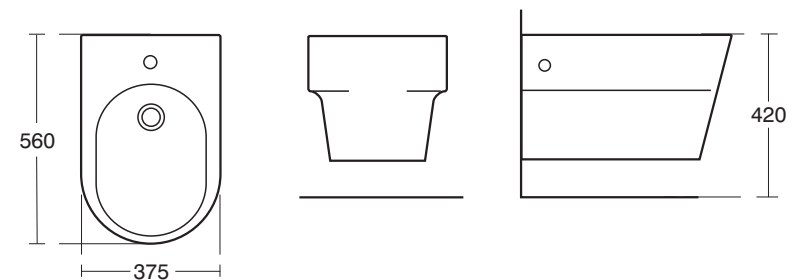

J4416 01 BTW Standing Bidet

J4417 01 Wall Mounted Bidet