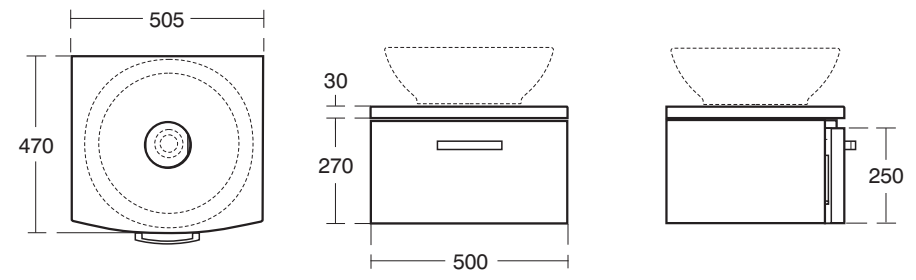

E2783 500mm Curved Drawer wall mounted basin unit
E2846 Worktop