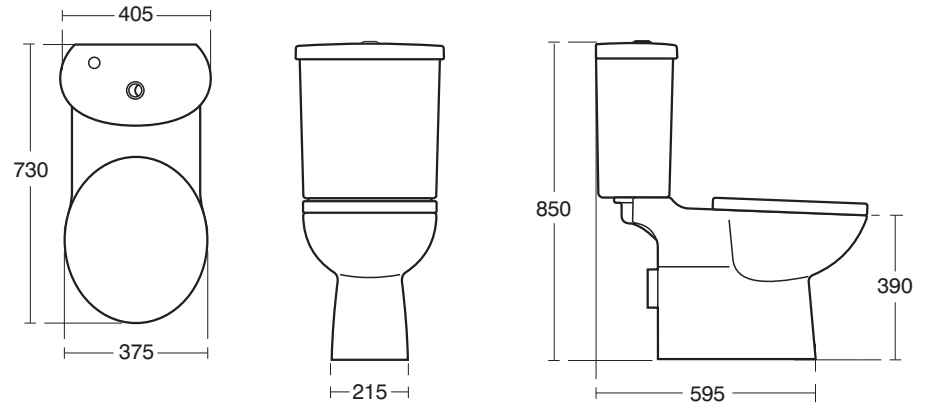

Alchemy Range

E9843 Alchemy 60cm Pedestal Basin
E9846 pedestal

E9847 Alchemy Close Coupled WC Suite
E9848CP flush valve cistern push button
E9940 seat and cover

E9843 Alchemy 60cm Semi Pedestal Basin
E9844 semi-pedestal (large)

E9941 Alchemy Back-to-Wall WC Suite
E9940 seat and cover

E9970 Alchemy 45cm Hand Basin
E9845 semi-pedestal (small)

E6816 Alchemy right hand 150 x 100 Offset Corner Bath
E6818 right hand bath panel

E6817 Alchemy left hand 150 x 100 Offset Corner Bath
E6819 left hand bath panel