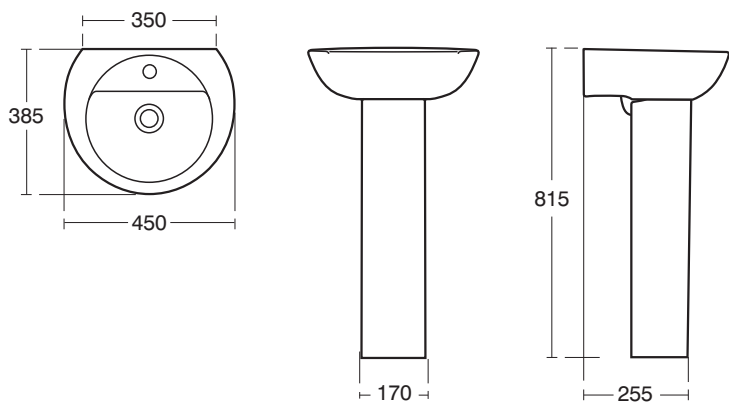

J4415 01 68cm Corner Basin

Height : 550

E6930 01Lagaro Bath 170cm x 80cm
E6933 67Lagaro Bath feet (set of four)

Height : 555 - 595

E6923 Lagaro 170 x 80cm Idealcast bath

Height : 550

E6930 01Lagaro Bath 170cm x 80cm

Height : 600

E6932 AA Lagaro Cradle Bath CP rail and legs1
E1963 AA Stand Pipes for use with Alchemy bath filler

01.10.09

E6790 60cm Basin one tap hole
E6810 three tap holes
E6900 pedestal

E8073 New Oracle
Floor Standing Closet Suite
E8075CP push button
E8077seat and cover
E8076seat and cover, soft close
Oracle VC Range

E6820 55cm Basin one tap hole
E6840 three tap holes
E6900 pedestal

New Oracle
Back-to-Wall Closet Suite *
washdown bowl with
E8074horizontal outlet
E8077seat and cover
E8076seat and cover, soft close

E6850 45cm Cloakroom Basin one tap hole

Height - 500 - 540

E6944 Oracle Bath 170 x 70cm no tap holes
drilled for grips
E6948 AA CP handgrips
E4260 170cm front panel
E0150 70cm end panel

E6770 50cm Semi-countertop Basin
one tap hole

E6940 Oracle Shower Bath 170 x 70cm (90cm) right hand
E6941 Oracle Shower Bath 170 x 70cm (90cm) left hand
E6942 front panel right hand
E6943 left hand
E6939 end panel
E6938 AA Oracle Over Bath Shower Screen