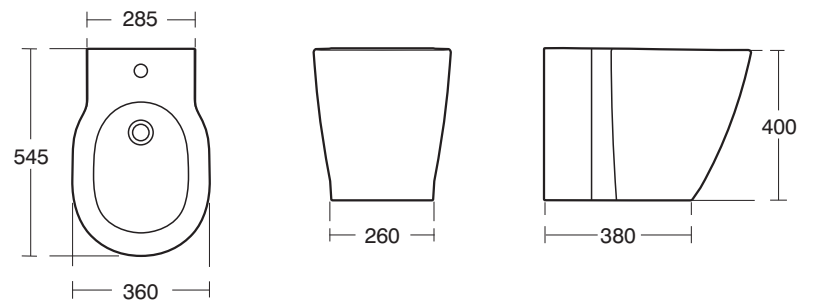

E7756 Santorini Floor Standing Bidet