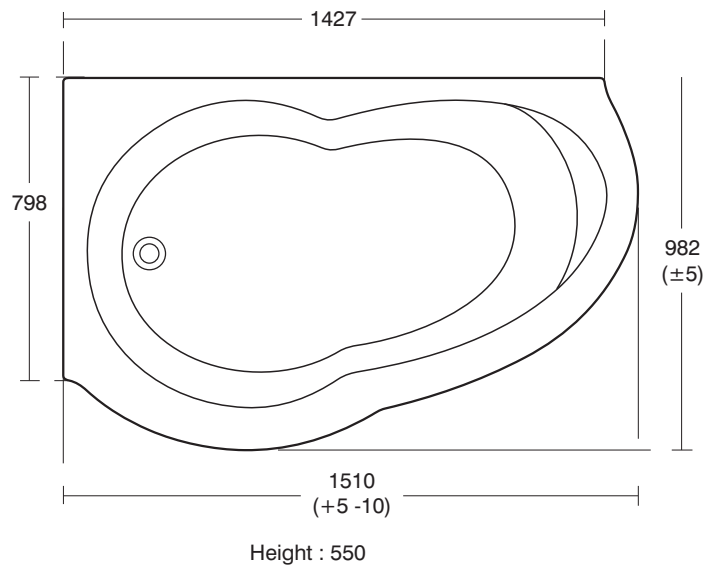

Alchemy Range

E9843 Alchemy 60cm Pedestal Basin
E9846 pedestal

E9847 Alchemy Close Coupled WC Suite
E9848CP flush valve cistern push button
E9940 seat and cover

E9843 Alchemy 60cm Semi Pedestal Basin
E9844 semi-pedestal (large)

E9941 Alchemy Back-to-Wall WC Suite
E9940 seat and cover

E9970 Alchemy 45cm Hand Basin
E9845 semi-pedestal (small)

E6816 Alchemy right hand 150 x 100 Offset Corner Bath
E6818 right hand bath panel

E6817 Alchemy left hand 150 x 100 Offset Corner Bath
E6819 left hand bath panel