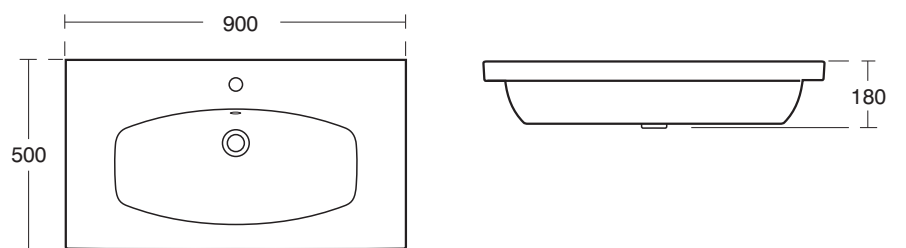

J4529 Celano back-to wall wc suite closet bowl

J4530 Celano wall mounted WC

J4531 Celano back-to-wall bidet

J4532 Celano wall mounted bidet

J4432 Celano 80cm vanity washbasin, one tap hole

J4433 Celano 90cm vanity washbasin, on tap hole