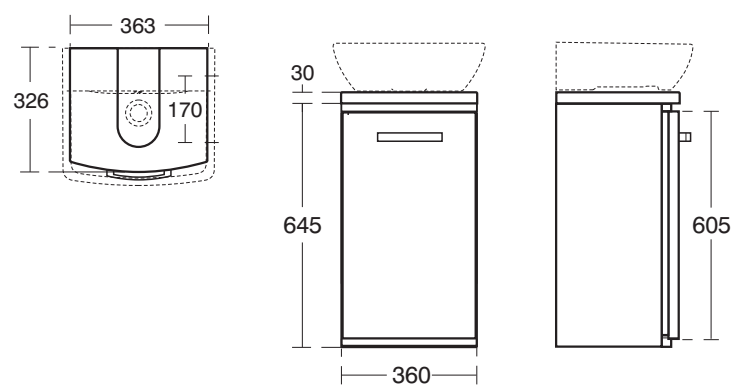

Sottini Furniture
03.10.09

E2781 360mm Wall hung basin pedestal unit
no worktop

E2782 360mm Floor Standing basin pedestal unit
no worktop

E2781 360mm Wall hung basin pedestal unit
E2845 Pedestal worktop

E2782 360mm Floor Standing basin pedestal unit
E2845 Pedestal worktop

E2781 360mm Wall hung basin pedestal unit
E2843 Pedestal collar worktop

E2782 360mm Floor Standing basin pedestal unit
E2843 Pedestal collar worktop

E2783 500mm Curved Drawer wall mounted basin unit
E2846 Worktop