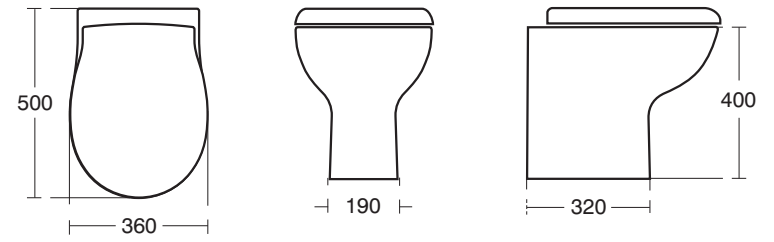

E3153 Bodoni Back to Wall WC pan
E3079 seat and cover