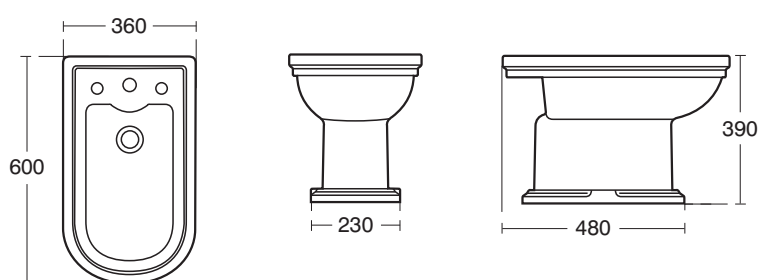

E4351 Reprise bidet

- E2664 Reprise Rond Bath 170 x 80cm IDEALFORM no tap holes
- E2660 Reprise Rond Bath 170 x 80cm IDEALCAST no tap holes
- E2670 reinforced curved panel