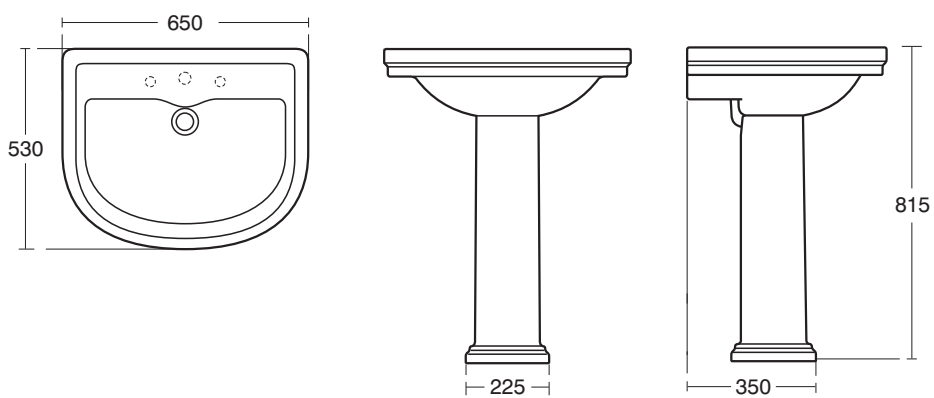

E4341 Reprise 65cm basin