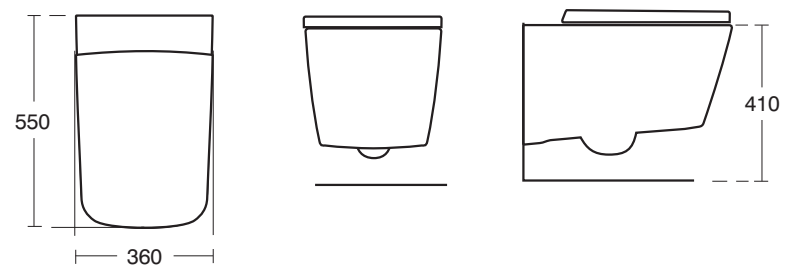

J4530 Celano wall mounted WC