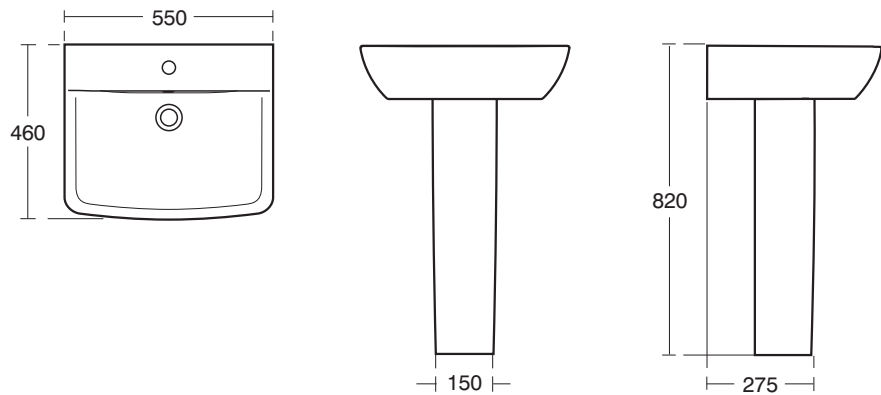

E6257 Santorini Bow 550 Pedestal Basin