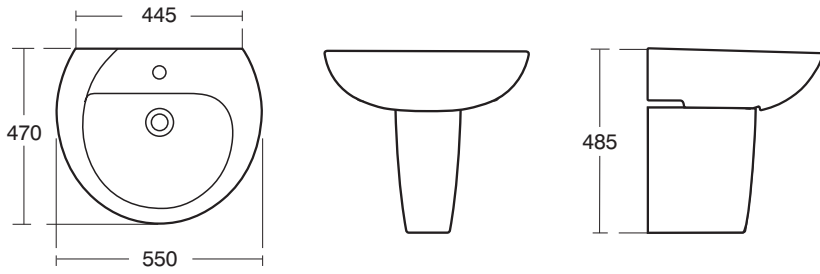

E3075 Bodoni 55cm pedestal washbasin
E3157 semi-pedestal