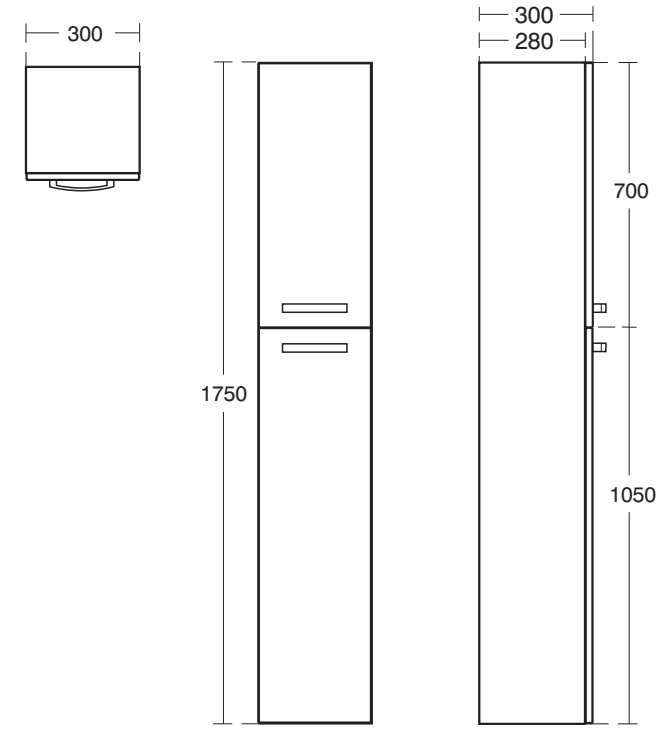

E2781 360mm Wall hung basin pedestal unit
E2843 Pedestal collar worktop

E2782 360mm Floor Standing basin pedestal unit
E2843 Pedestal collar worktop

E2783 500mm Curved Drawer wall mounted basin unit
E2846 Worktop

E2784 600mm Curved Drawer wall mounted basin unit
E2850 Worktop

E2785 700mm Curved Drawer wall mounted basin unit
E2852 Worktop

E2789 600 x 300mm semi countertop basin unit

E2790 700 x 300mm semi countertop basin unit

E2792 600 x 300mm w.c. base unit with cistern and push button

E2791 700 x 300mm w.c. base unit with cistern and push button

E2796 Tall unit - 2 drawers 1 door

E2797 Tall unit - 2 doors

E2798 600mm wall storage unit with two doors