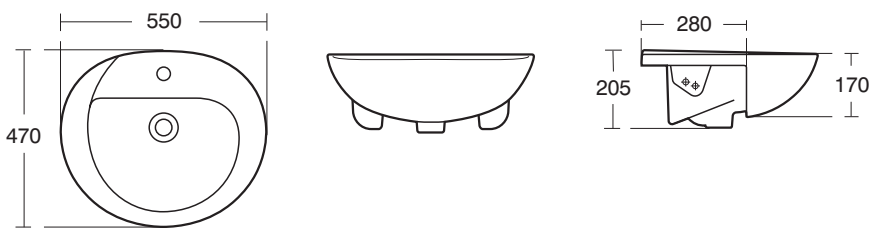

E3077 Bodoni 55cm semi countertop basin