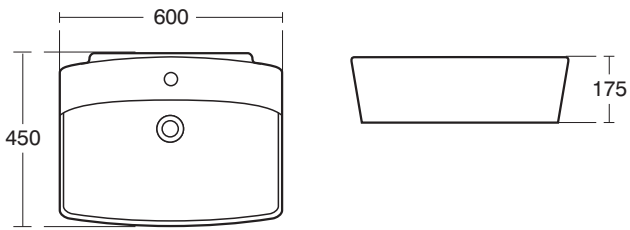

J4434 Celano 100cm vanity washbasin

02.10.09

Delineo Range 1:35

	A	B
T0991	700	500
T0993	600	450

T0991 Delineo 70cm basin Semi Pedestal Basin
 T0993 Delineo 60cm basin
 T4088 semi pedestal

T0995 Delineo 45cm handrinse vessel basin