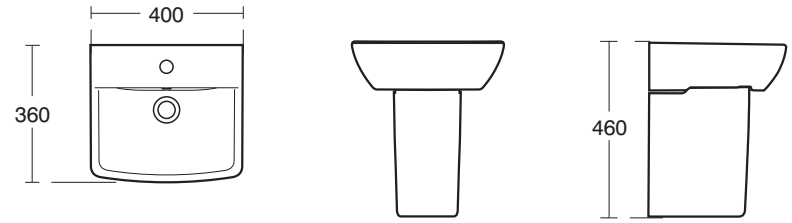

E6258 Santorini Bow 400 Handrinse Semi-pedestal Basin