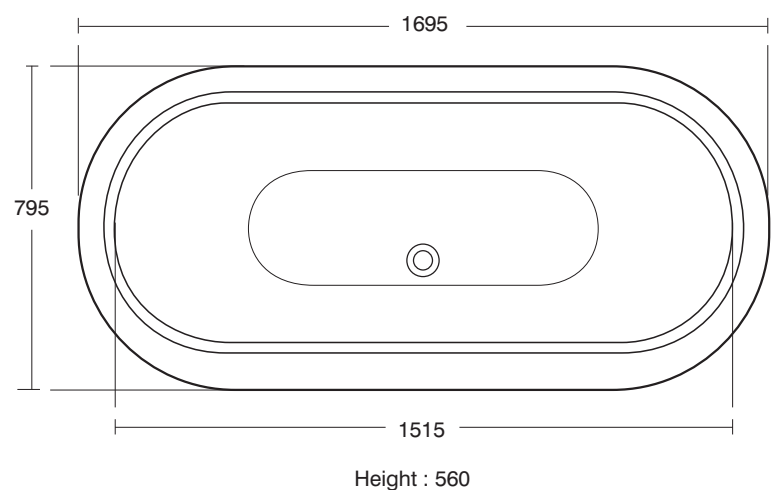

Height : 560