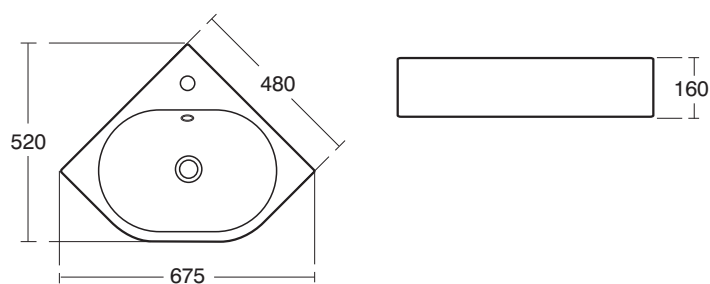

J4416 01 BTW Standing Bidet

J4410 01 60cm Basin

J4417 01 Wall Mounted Bidet

J4404 01 50cm Square Basin
 J4406 AA Lagaro Towel Rail for 50cm square basin
 J4408 AA Lagaro Towel Rail & Shelf for 50cm square basin

J4415 01 68cm Corner Basin

Height : 550

E6930 01Lagaro Bath 170cm x 80cm
E6933 67Lagaro Bath feet (set of four)

Height : 555 - 595

E6923 Lagaro 170 x 80cm Idealcast bath

Height : 550

E6930 01Lagaro Bath 170cm x 80cm