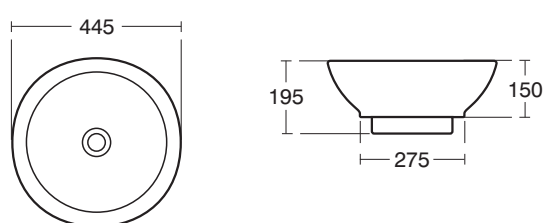

Height - 500 - 540

E6944 Oracle Bath 170 x 70cm no tap holes
drilled for grips
E6948 AA CP handgrips
E4260 170cm front panel
E0150 70cm end panel

E6770 50cm Semi-countertop Basin
one tap hole

E6940 Oracle Shower Bath 170 x 70cm (90cm) right hand
E6941 Oracle Shower Bath 170 x 70cm (90cm) left hand
E6942 front panel right hand
E6943 left hand
E6939 end panel
E6938 AA Oracle Over Bath Shower Screen