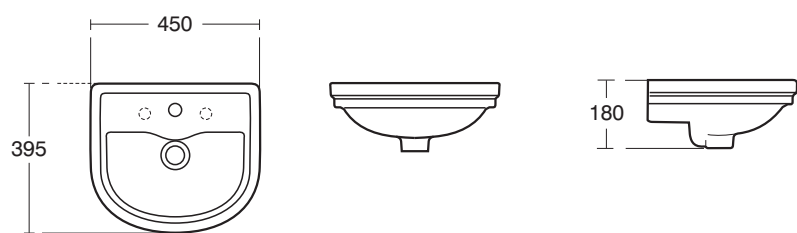

E4301 Reprise 45cm handbasin