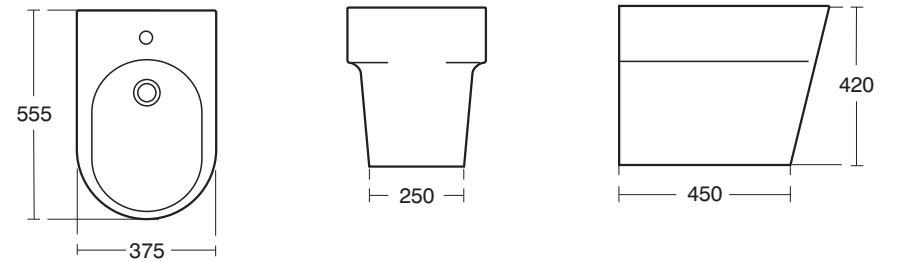

J4422 01 Wall Mounted WC Suite
J4419 01 Seat & cover
J4420 01 Seat & cover soft close