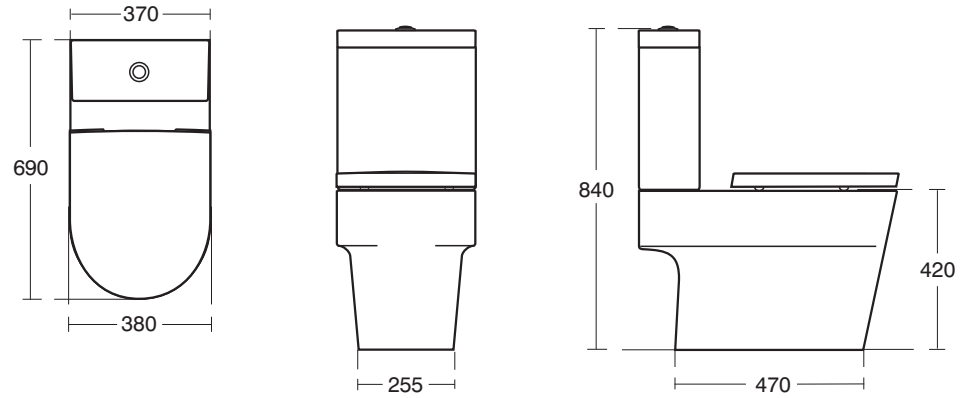

T5011 Delineo Wall Mounted Bidet