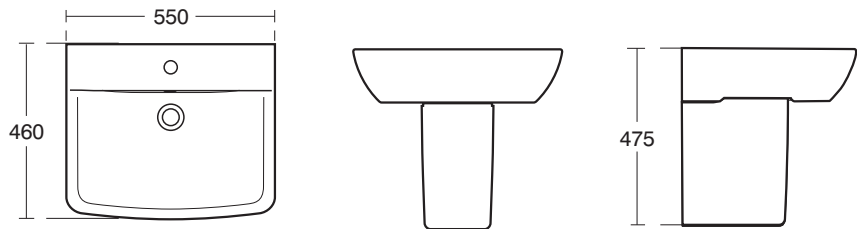

E6257 Santorini Bow 550 Semi-pedestal Basin