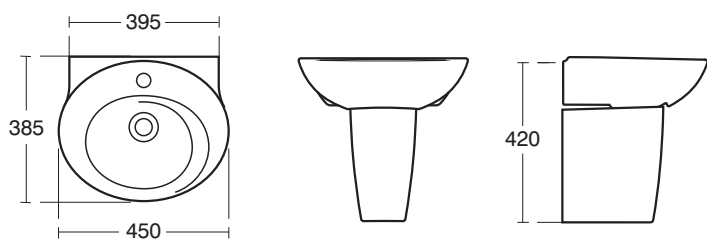

E3163 Swirl 45cm handrinse basin - one tap hole
E3156 semi-pedestal for 45cm basin
E3118 duct pedestal, (plywood) for 45cm basin