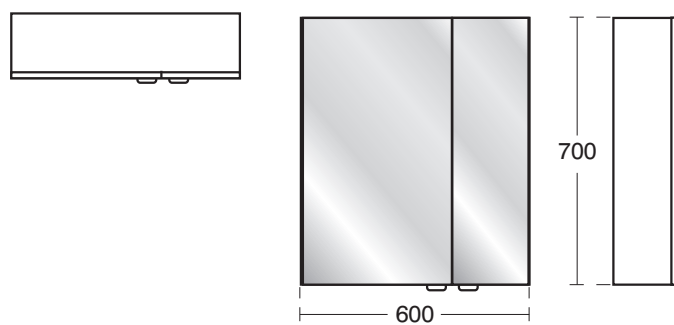

E2802 600mm mirror wall storage unit