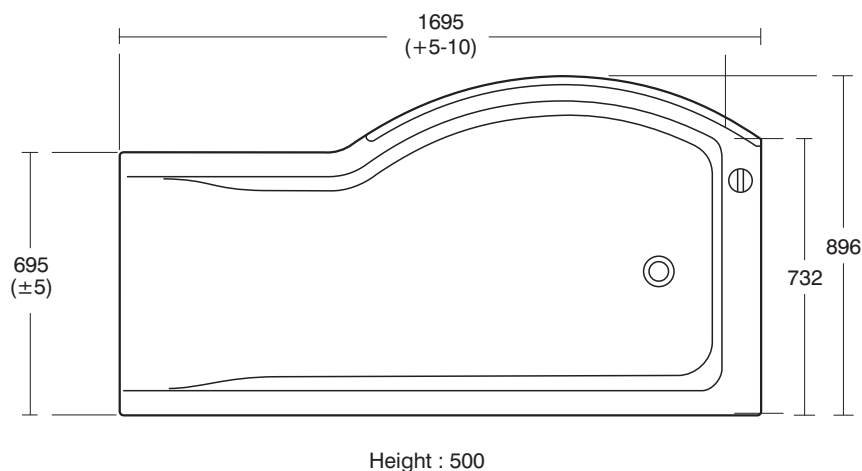

Santorini Baths

E7006 Idealform Plus+ 170 x 75cm Double ended Complete with Ideal Waste System
L1695 x W745 x H500mm
No tap holes

E7008 Idealform Plus+ 170cm Shower bath - Right hand complete with Ideal Waste System
No tap holes

E7007 Idealform Plus+ 170 x 75cm Double ended rectangular bath for standard waste and overflow
No tap holes

E7009 Idealform Plus+ 170cm Shower bath - Left hand complete with Ideal Waste System
No tap holes