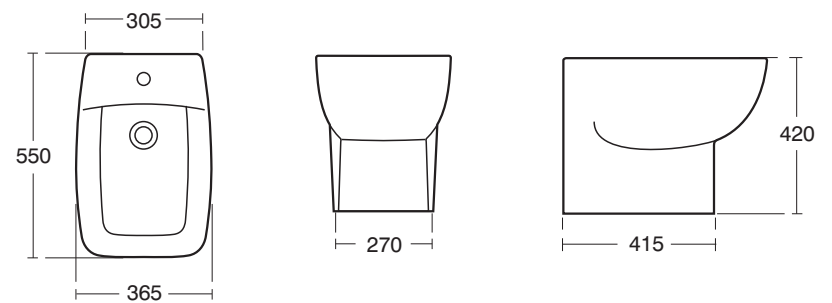

T3484 Delineo Wall Mounted WC Suite
T6286 seat and cover-soft close

T5010 Delineo back to wall bidet