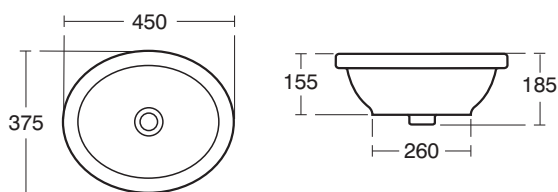

Alchemy Range

E9843 Alchemy 60cm Pedestal Basin
E9846 pedestal

E9847 Alchemy Close Coupled WC Suite
E9848CP flush valve cistern push button
E9940 seat and cover

E9843 Alchemy 60cm Semi Pedestal Basin
E9844 semi-pedestal (large)

E9941 Alchemy Back-to-Wall WC Suite
E9940 seat and cover

E9970 Alchemy 45cm Hand Basin
E9845 semi-pedestal (small)

E6816 Alchemy right hand 150 x 100 Offset Corner Bath
E6818 right hand bath panel

E6817 Alchemy left hand 150 x 100 Offset Corner Bath
E6819 left hand bath panel