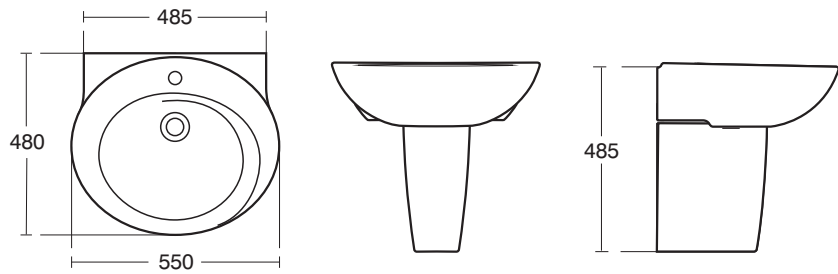

E2793 300 x 300mm base storage unit with one door

E2786 800mm Countertop washbasin unit

E2787 900mm Countertop washbasin unit

E2788 1000mm Countertop washbasin unit

E3159 Swirl 55cm Pedestal Basin - no tap holes
 E3162 Swirl 55cm Pedestal Basin - one tap hole
 E3155 Swirl full pedestal

E3174 Swirl 45cm
 semi countertop basin
 - one tap hole

E3159 Swirl 55cm Basin - no tap holes
 E3162 Swirl 55cm Basin - one tap hole
 E3157 semi-pedestal for 55cm basin
 E3117 duct pedestal, (plywood) for 55cm basin