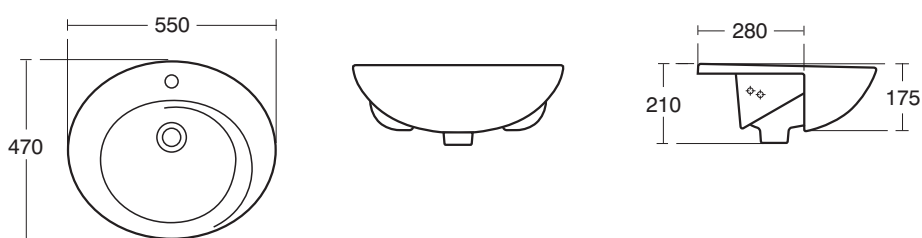

E3153 Swirl back to wall WC pan
 E3167 seat and cover

E3161 Swirl 42cm vessel basin - no tap hole
 E8734 AA CP swivel plug waste

E3154 Swirl wall mounted WC pan
 E3167 seat and cover

E3165 Swirl 50cm
 countertop basin - one tap hole

E3164 Swirl 55cm
 semi countertop basin
 - one tap hole

E3158 Swirl Floor Standing Bidet