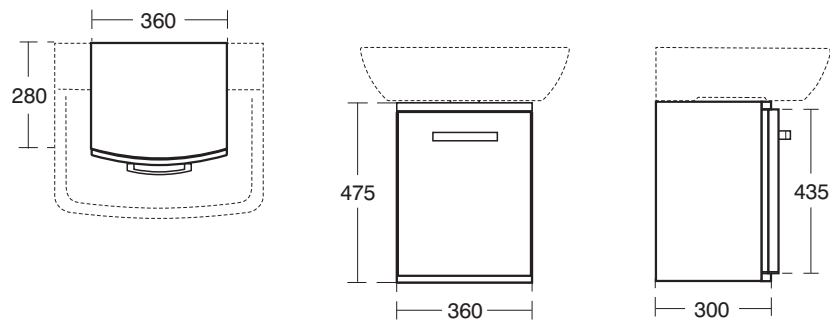

Sottini Furniture
03.10.09

E2781 360mm Wall hung basin pedestal unit
no worktop