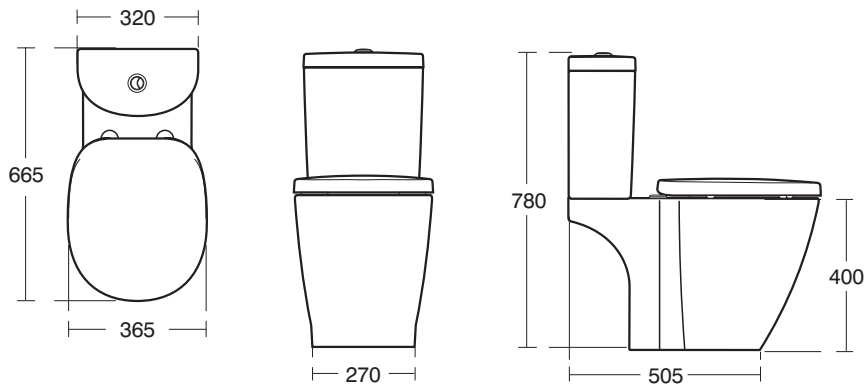

E7752 Close Coupled WC Elipse Cistern