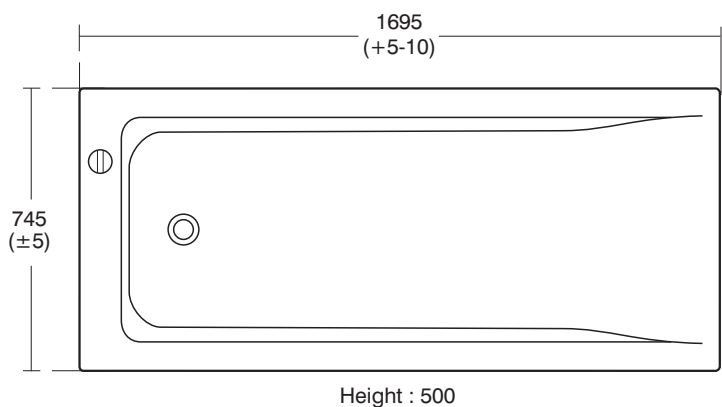

Santorini Baths

E7006 Idealform Plus+ 170 x 75cm Double ended Complete with Ideal Waste System
L1695 x W745 x H500mm
No tap holes

E7008 Idealform Plus+ 170cm Shower bath - Right hand complete with Ideal Waste System
No tap holes

E7007 Idealform Plus+ 170 x 75cm Double ended rectangular bath for standard waste and overflow
No tap holes

E7009 Idealform Plus+ 170cm Shower bath - Left hand complete with Ideal Waste System
No tap holes