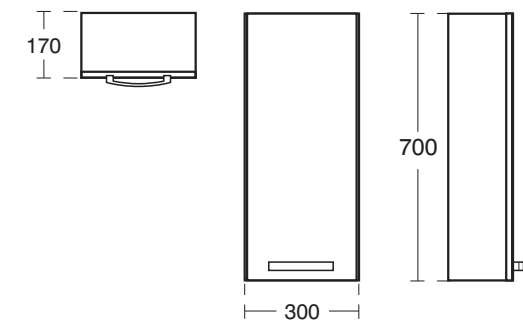

E2801 300mm wall storage unit with one door