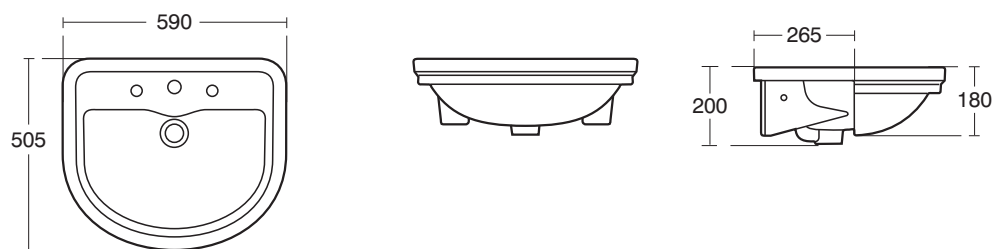

E4321 Reprise 59cm semi countertop basin

- E2614 Reprise Carre bath 170 x 80cm, no tap holes
- E4260 170cm front panel
- E0160 80cm end panel
- Raise and Field Bath Panels
- E2620 FN 170cm front panel including skirting board beech wood effect
- E2620 PL 170cm front panel including skirting board maple wood effect
- E2630 FN 80cm end panel including skirting board beech wood effect
- E2630 PL 80cm end panel including skirting board maple wood effect