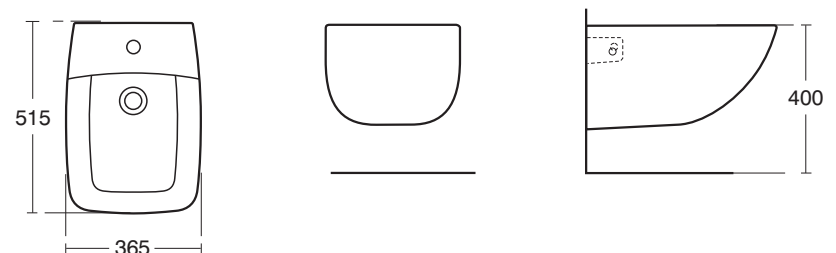

02.10.09

Delineo Range 1:35

	A	B
T0991	700	500
T0993	600	450