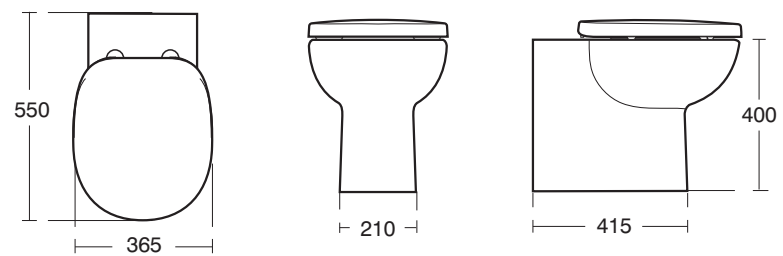

New Oracle
Back-to-Wall Closet Suite *
washdown bowl with
E8074horizontal outlet
E8077seat and cover
E8076seat and cover, soft close