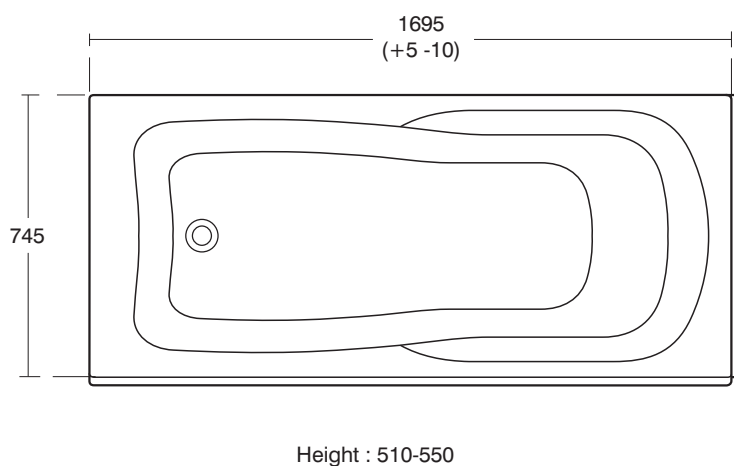

E6813 Alchemy 170 x 75cm Idealform bath
E4260 170cm front panels
E4270 75cm end panel