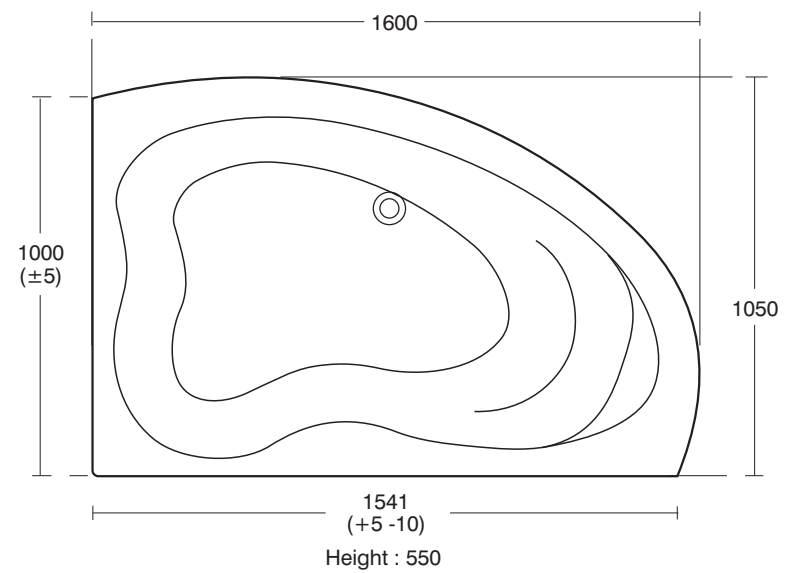

E3176 Create Offset Corner Bath