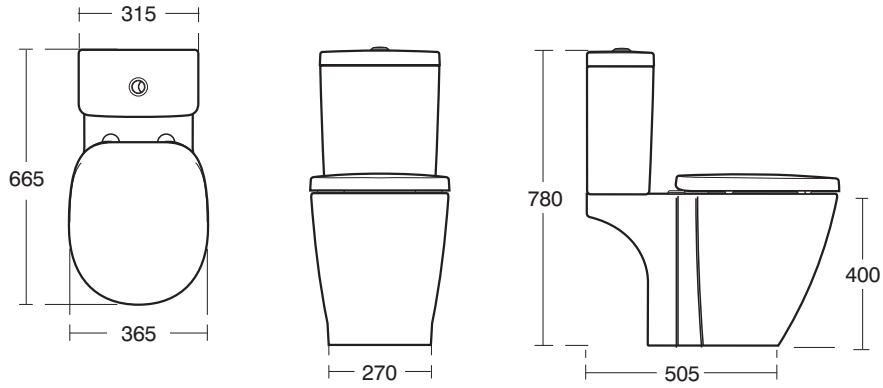

E7752 Santorini CC WC Bow Cistern