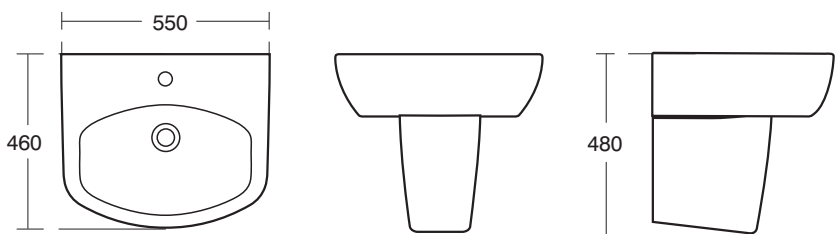

J4525 Celano 55cm semi-pedestal washbasin
J4528 Celano semi-pedestal