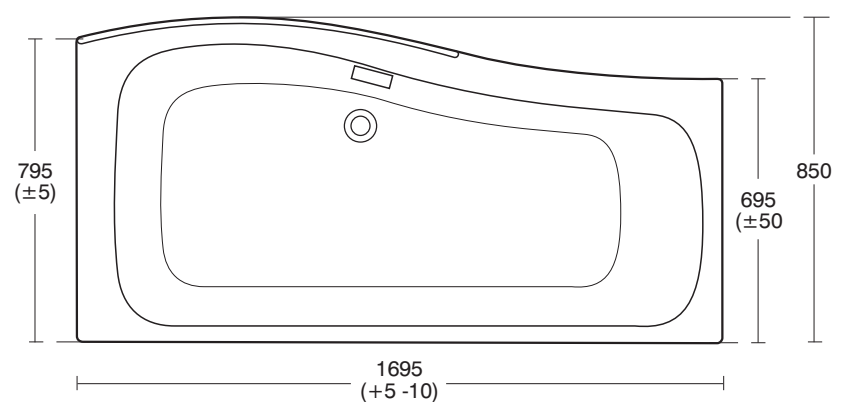

Height : 540

E3294 Create 1700 x 70 Bath

Height : 540 (not including screen upstand)

E3171 Create Shower Bath

Height : 540

E3191 Create 1700 x 75 Bath

Celano Range 10 09

J4526 Celano 60cm pedestal washbasin
J4527 Celano full pedestal