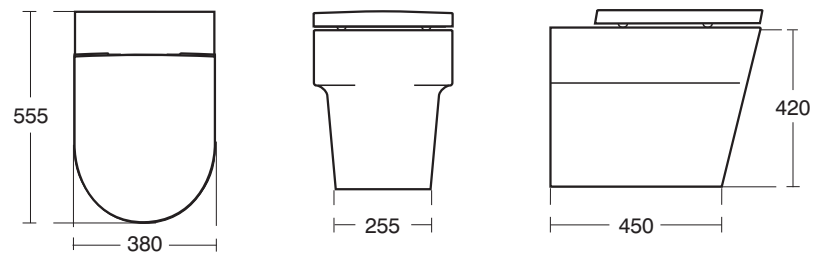

J4423 01 Close Coupled WC Suite
J4424 01CP flush valve cistern - push button
J4419 01 Seat & cover
J4420 01 Seat & cover soft close