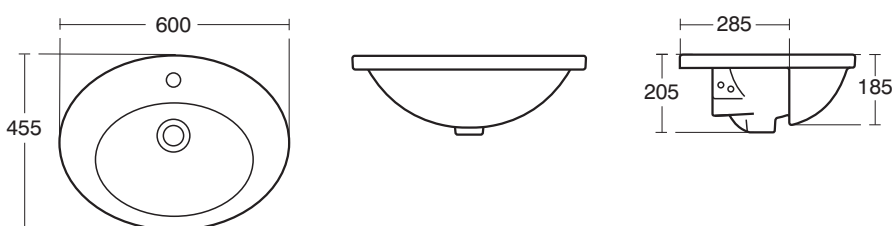

E9971 Alchemy 60cm
Semi-countertop Basin