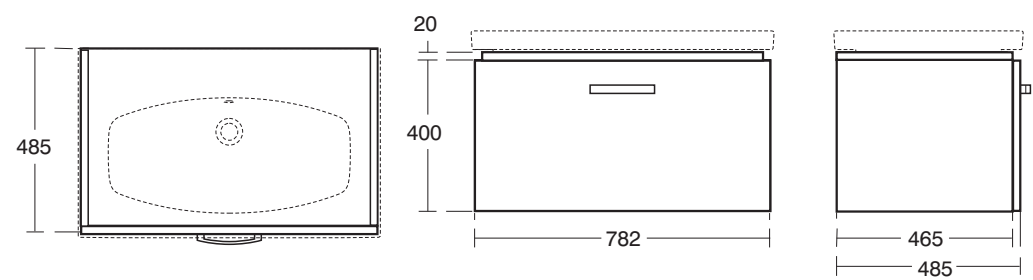

E2786 800mm Countertop washbasin unit