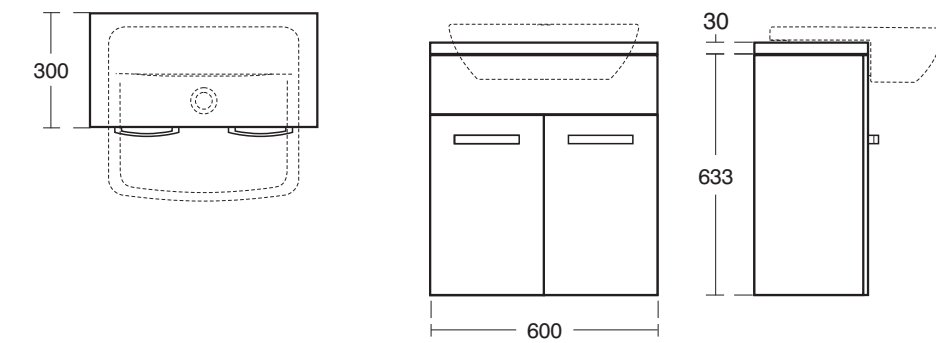

E2789 600 x 300mm semi countertop basin unit