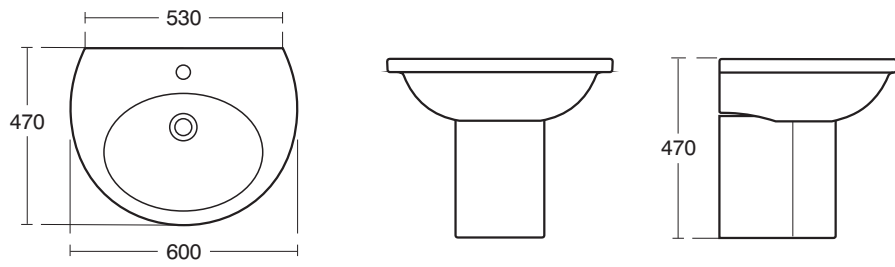

Alchemy Range

E9843 Alchemy 60cm Pedestal Basin
E9846 pedestal

E9847 Alchemy Close Coupled WC Suite
E9848CP flush valve cistern push button
E9940 seat and cover

E9843 Alchemy 60cm Semi Pedestal Basin
E9844 semi-pedestal (large)

E9941 Alchemy Back-to-Wall WC Suite
E9940 seat and cover

E9970 Alchemy 45cm Hand Basin
E9845 semi-pedestal (small)

E6816 Alchemy right hand 150 x 100 Offset Corner Bath
E6818 right hand bath panel

E6817 Alchemy left hand 150 x 100 Offset Corner Bath
E6819 left hand bath panel