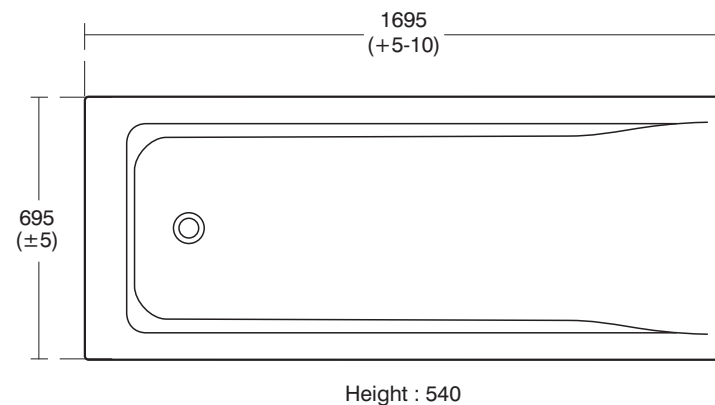

E7005 Idealform Plus+ 170 x 70cm Rectangular bath for standard waste and overflow
No tap holes