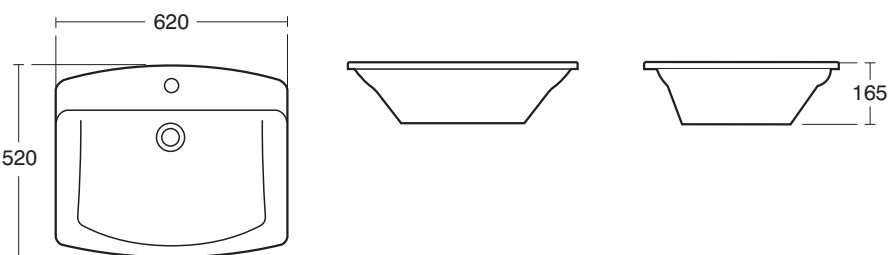

T0994 Delineo 60cm Vessel Basin

Delineo 70cm washbasin unit

Delineo 60cm washbasin unit

Delineo 50cm washbasin unit

T0996 Delineo 62cm Countertop Basin

T3483 Delineo Close Coupled WC Suite
 T4038 CP flush valve cistern
 T6286 seat and cover-soft close