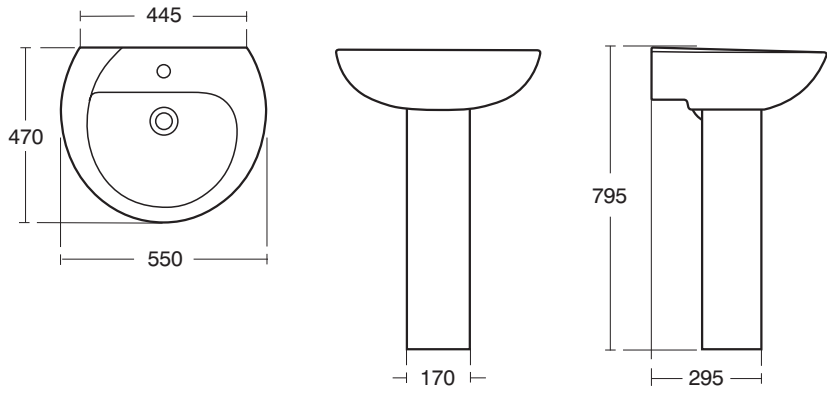

E3075 Bodoni 55cm pedestal washbasin
E3155 pedestal