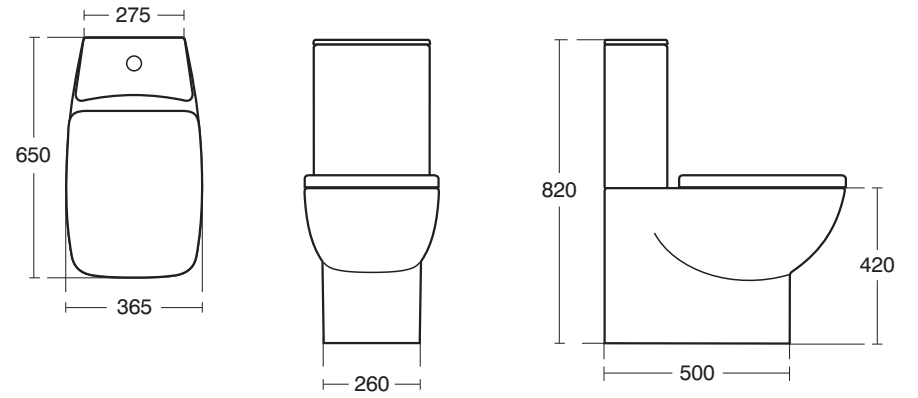

J4434 Celano 100cm vanity washbasin

02.10.09

Delineo Range 1:35

	A	B
T0991	700	500
T0993	600	450

T0991 Delineo 70cm basin Semi Pedestal Basin
 T0993 Delineo 60cm basin
 T4088 semi pedestal

T0995 Delineo 45cm handrinse vessel basin

T0994 Delineo 60cm Vessel Basin

Delineo 70cm washbasin unit

Delineo 60cm washbasin unit

Delineo 50cm washbasin unit

T0996 Delineo 62cm Countertop Basin

T3483 Delineo Close Coupled WC Suite
 T4038 CP flush valve cistern
 T6286 seat and cover-soft close