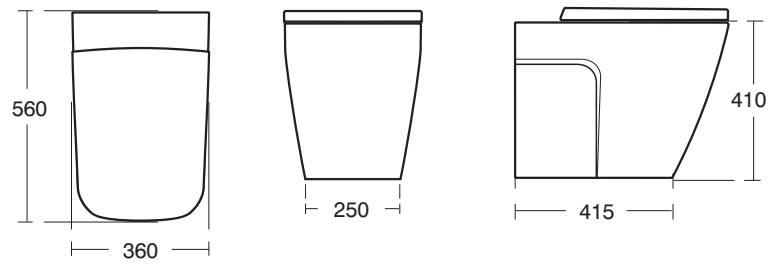

J4529 Celano back-to wall wc suite closet bowl