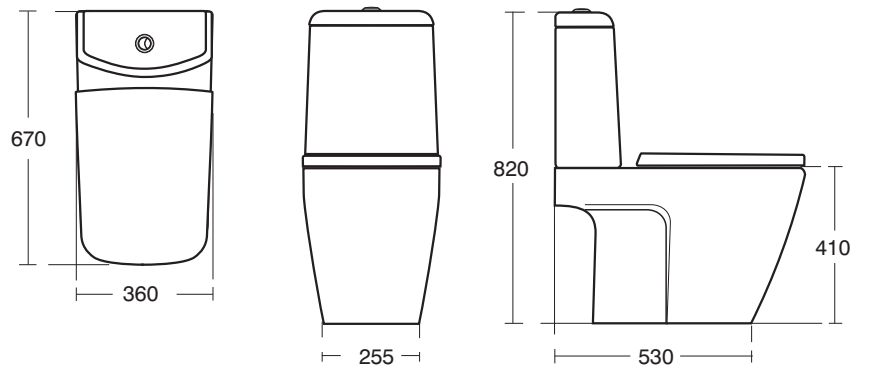

J4536 Celano close coupled WC suite
J4537 Flush valve cistern