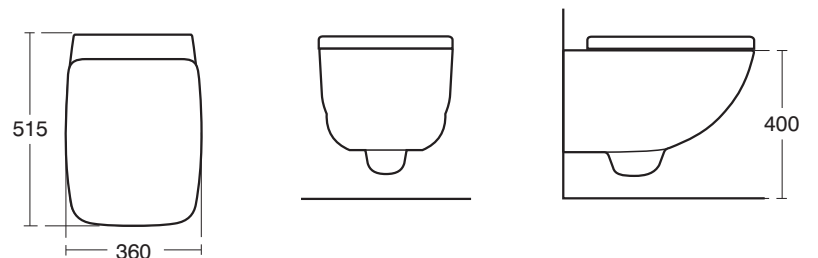

T3482 Delineo Back-to-Wall WC Suite
T6286 seat and cover-soft close