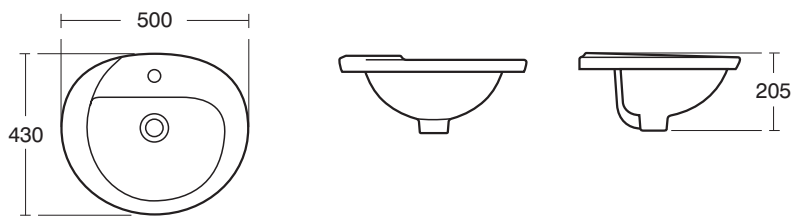

E3078 Bodoni 50cm countertop basin