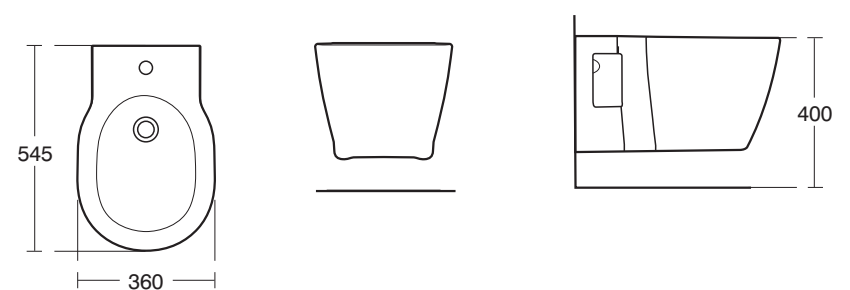

E7757 Santorini Wall Mounted Bidet