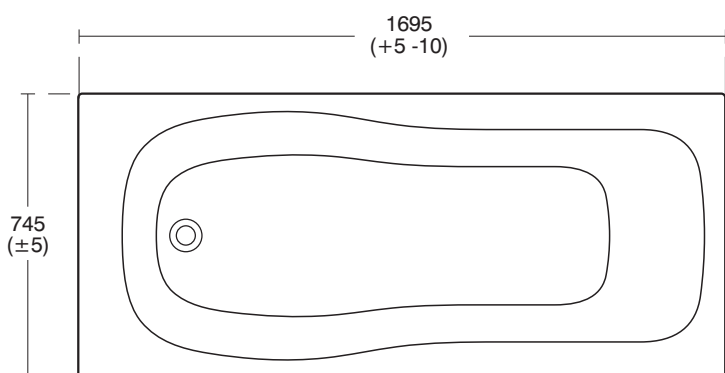

Height : 540

E3294 Create 1700 x 70 Bath

Height : 540 (not including screen upstand)

E3171 Create Shower Bath

Height : 540

E3191 Create 1700 x 75 Bath

Celano Range 10 09

J4526 Celano 60cm pedestal washbasin
J4527 Celano full pedestal