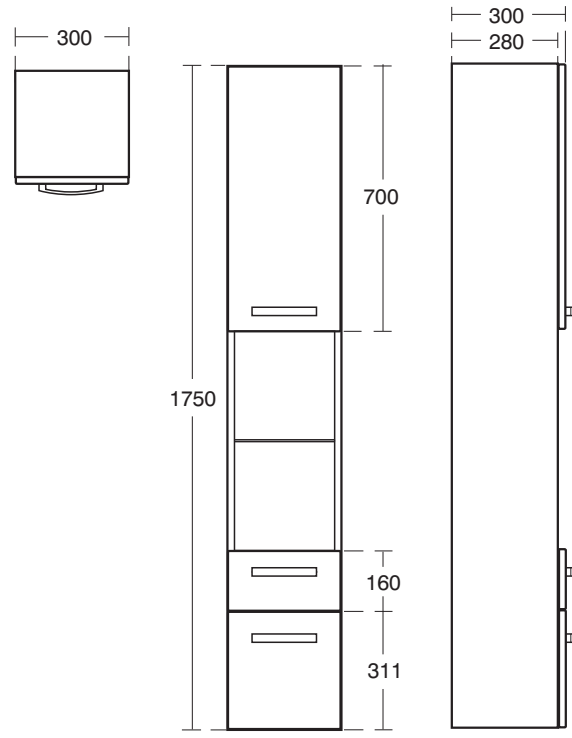

Santorini Baths

E7006 Idealform Plus+ 170 x 75cm Double ended Complete with Ideal Waste System
L1695 x W745 x H500mm
No tap holes

E7008 Idealform Plus+ 170cm Shower bath - Right hand complete with Ideal Waste System
No tap holes

E2781 360mm Wall hung basin pedestal unit
E2843 Pedestal collar worktop

E2782 360mm Floor Standing basin pedestal unit
E2843 Pedestal collar worktop

E2783 500mm Curved Drawer wall mounted basin unit
E2846 Worktop

E2784 600mm Curved Drawer wall mounted basin unit
E2850 Worktop

E2785 700mm Curved Drawer wall mounted basin unit
E2852 Worktop

E2789 600 x 300mm semi countertop basin unit

E2790 700 x 300mm semi countertop basin unit

E2792 600 x 300mm w.c. base unit with cistern and push button

E2791 700 x 300mm w.c. base unit with cistern and push button

E2796 Tall unit - 2 drawers 1 door

E2797 Tall unit - 2 doors

E2798 600mm wall storage unit with two doors