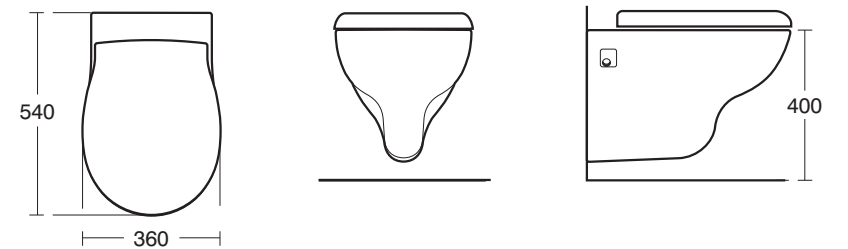

E3154 Bodoni Wall Mounted WC pan
E3079 seat and cover