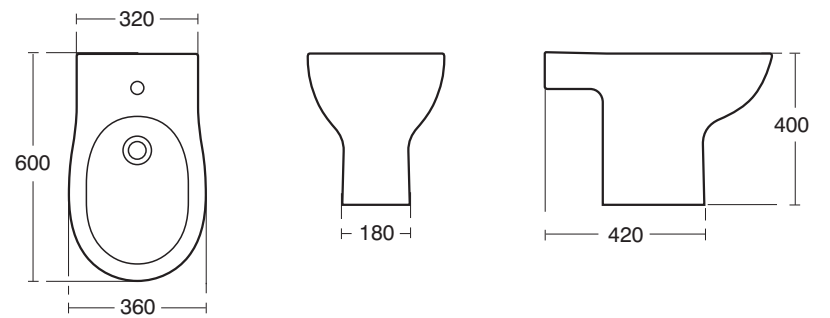

E3158 Bodoni Floor Standing Bidet