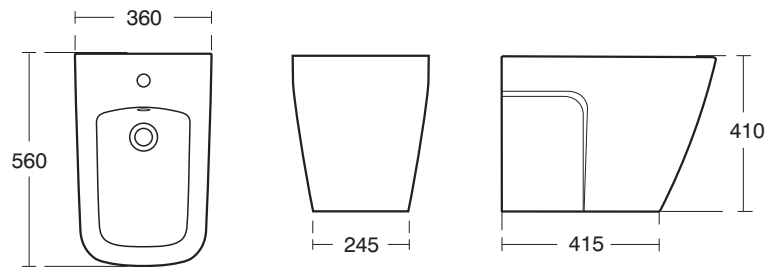

J4531 Celano back-to-wall bidet