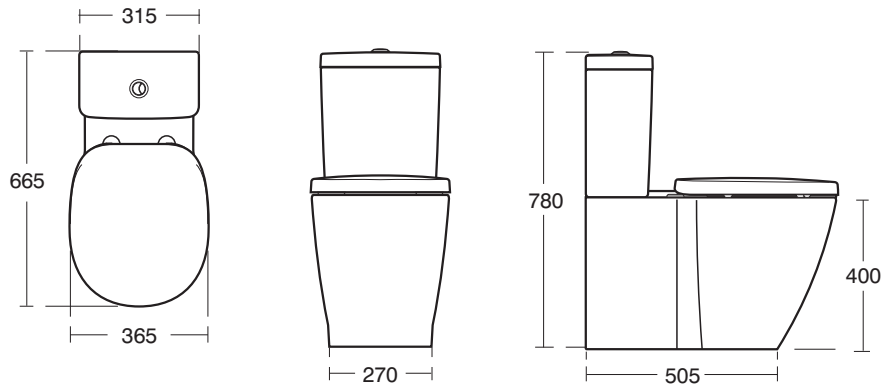

E7753 Santorini CC WC Bow Cistern