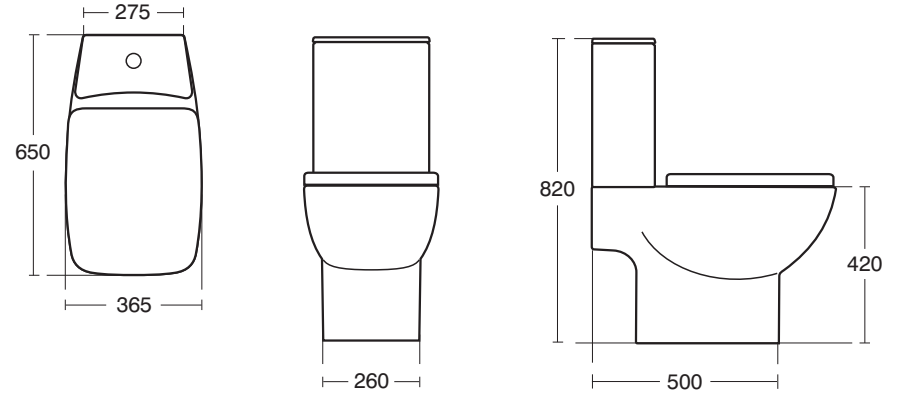

J4434 Celano 100cm vanity washbasin

02.10.09

Delineo Range 1:35

	A	B
T0991	700	500
T0993	600	450

T0991 Delineo 70cm basin Semi Pedestal Basin
 T0993 Delineo 60cm basin
 T4088 semi pedestal

T0995 Delineo 45cm handrinse vessel basin

T0994 Delineo 60cm Vessel Basin

Delineo 70cm washbasin unit

Delineo 60cm washbasin unit

Delineo 50cm washbasin unit

T0996 Delineo 62cm Countertop Basin

T3483 Delineo Close Coupled WC Suite
 T4038 CP flush valve cistern
 T6286 seat and cover-soft close