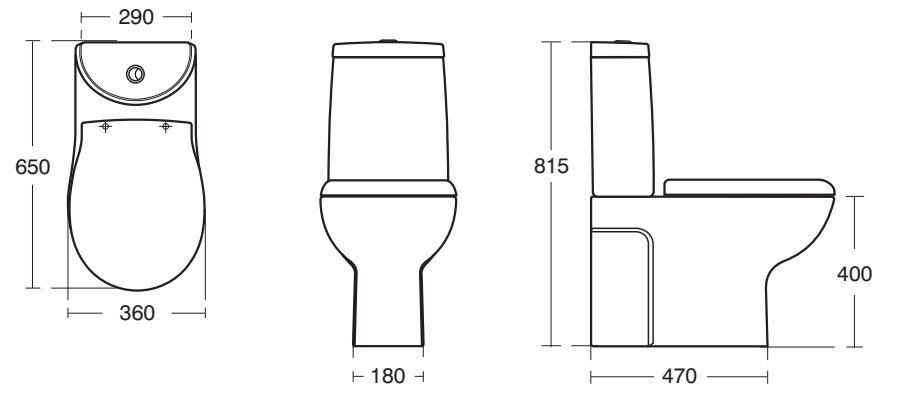

Alchemy Range

E9843 Alchemy 60cm Pedestal Basin
E9846 pedestal

E9847 Alchemy Close Coupled WC Suite
E9848CP flush valve cistern push button
E9940 seat and cover

E9843 Alchemy 60cm Semi Pedestal Basin
E9844 semi-pedestal (large)

E9941 Alchemy Back-to-Wall WC Suite
E9940 seat and cover

E9970 Alchemy 45cm Hand Basin
E9845 semi-pedestal (small)

E6816 Alchemy right hand 150 x 100 Offset Corner Bath
E6818 right hand bath panel

E6817 Alchemy left hand 150 x 100 Offset Corner Bath
E6819 left hand bath panel

E9989 Alchemy 45cm Vessel Basin
E8734 AA CP swivel plug waste

E6813 Alchemy 170 x 75cm Idealform bath
E4260 170cm front panels
E4270 75cm end panel

E9971 Alchemy 60cm
Semi-countertop Basin

E3075 Bodoni 55cm pedestal washbasin
E3155 pedestal