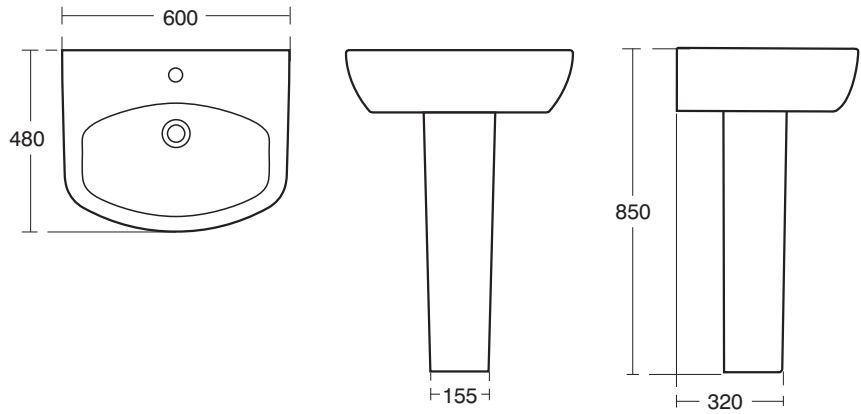

Height : 540

E3294 Create 1700 x 70 Bath

Height : 540 (not including screen upstand)

E3171 Create Shower Bath

Height : 540

E3191 Create 1700 x 75 Bath

Celano Range 10 09

J4526 Celano 60cm pedestal washbasin
J4527 Celano full pedestal