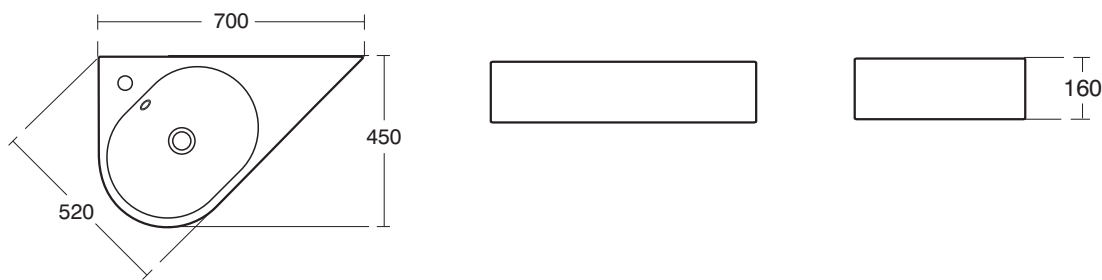

J4411 01 75cm Offset Basin - Right Hand
J4412 01 75cm Offset Basin - Left Hand

J4413 01 70cm Asymmetric Basin - Right Hand
J4414 01 70cm Asymmetric Basin - Left Hand