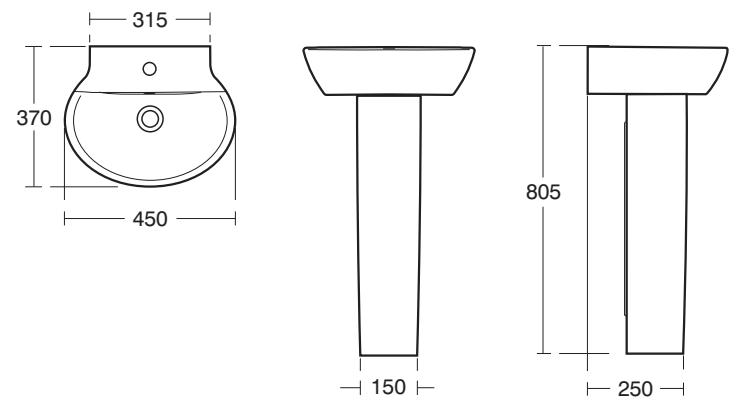

E7004 Idealform Plus+ 170 x 70cm Rectangular bath Complete with Ideal Waste System
No tap holes

E7005 Idealform Plus+ 170 x 70cm Rectangular bath for standard waste and overflow
No tap holes

E6272 Santorini Elipse 550 Pedestal Basin

E6272 Santorini Elipse 550 Semi-pedestal Basin

E6257 Santorini Bow 550 Pedestal Basin

E6257 Santorini Bow 550 Semi-pedestal Basin

E6258 Santorini Bow 400 Handrinse Pedestal Basin

E6258 Santorini Bow 400 Handrinse Semi-pedestal Basin