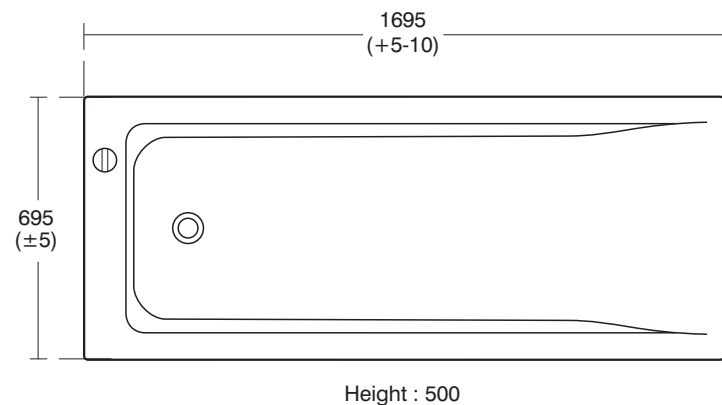

Santorini Baths

E7006 Idealform Plus+ 170 x 75cm Double ended Complete with Ideal Waste System
L1695 x W745 x H500mm
No tap holes

E7008 Idealform Plus+ 170cm Shower bath - Right hand complete with Ideal Waste System
No tap holes

E7007 Idealform Plus+ 170 x 75cm Double ended rectangular bath for standard waste and overflow
No tap holes

E7009 Idealform Plus+ 170cm Shower bath - Left hand complete with Ideal Waste System
No tap holes

E7002 Idealform Plus+ 170 x 75cm standard rectangular bath Complete with Ideal Waste System
No tap holes

E7003 Idealform Plus+ 170 X 75cm Standard rectangular bath for standard waste and overflow
No tap holes