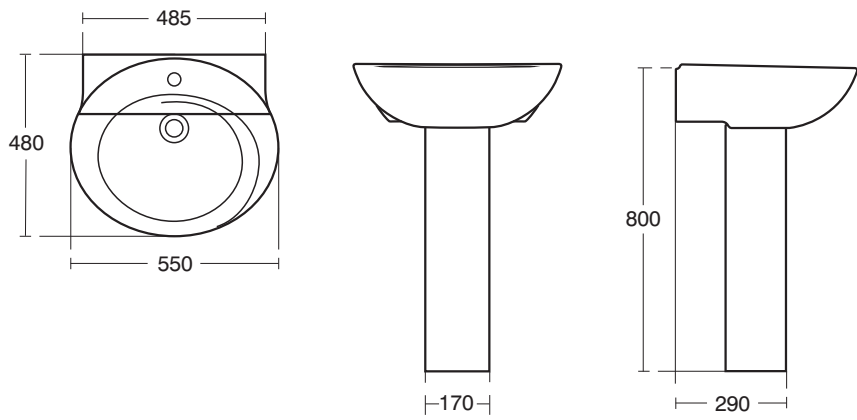

E2793 300 x 300mm base storage unit with one door

E2786 800mm Countertop washbasin unit

E2787 900mm Countertop washbasin unit

E2788 1000mm Countertop washbasin unit

E3159 Swirl 55cm Pedestal Basin - no tap holes
 E3162 Swirl 55cm Pedestal Basin - one tap hole
 E3155 Swirl full pedestal

E3174 Swirl 45cm
 semi countertop basin
 - one tap hole

E3159 Swirl 55cm Basin - no tap holes
 E3162 Swirl 55cm Basin - one tap hole
 E3157 semi-pedestal for 55cm basin
 E3117 duct pedestal, (plywood) for 55cm basin