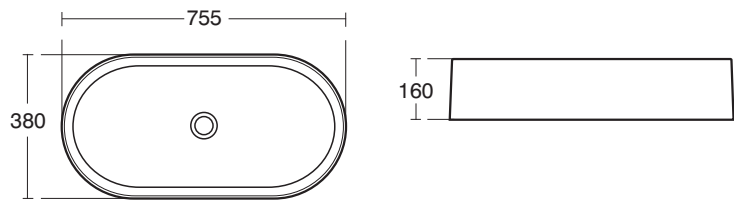

T0996 Delineo 62cm Countertop Basin