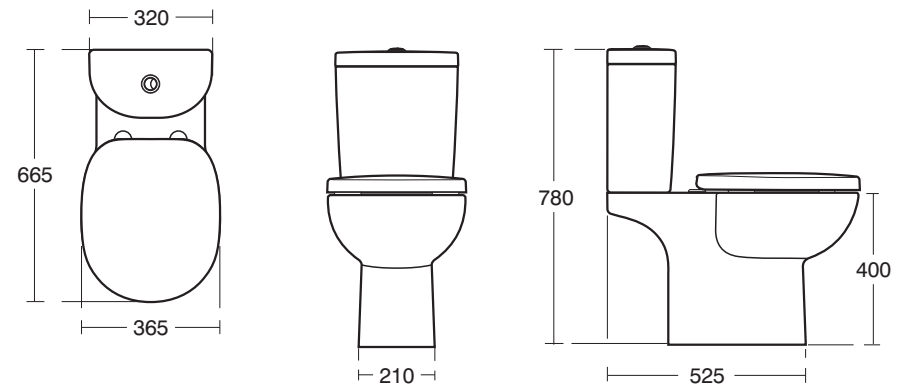

J4416 01 BTW Standing Bidet

J4410 01 60cm Basin

J4417 01 Wall Mounted Bidet

J4404 01 50cm Square Basin
 J4406 AA Lagaro Towel Rail for 50cm square basin
 J4408 AA Lagaro Towel Rail & Shelf for 50cm square basin

J4415 01 68cm Corner Basin

Height : 550

E6930 01Lagaro Bath 170cm x 80cm
E6933 67Lagaro Bath feet (set of four)

Height : 555 - 595

E6923 Lagaro 170 x 80cm Idealcast bath

Height : 550

E6930 01Lagaro Bath 170cm x 80cm

Height : 600

E6932 AA Lagaro Cradle Bath CP rail and legs1
E1963 AA Stand Pipes for use with Alchemy bath filler

01.10.09

E6790 60cm Basin one tap hole
E6810 three tap holes
E6900 pedestal

E8073 New Oracle
Floor Standing Closet Suite
E8075CP push button
E8077seat and cover
E8076seat and cover, soft close
Oracle VC Range

Santorini Baths

E7006 Idealform Plus+ 170 x 75cm Double ended Complete with Ideal Waste System
L1695 x W745 x H500mm
No tap holes

E7008 Idealform Plus+ 170cm Shower bath - Right hand complete with Ideal Waste System
No tap holes