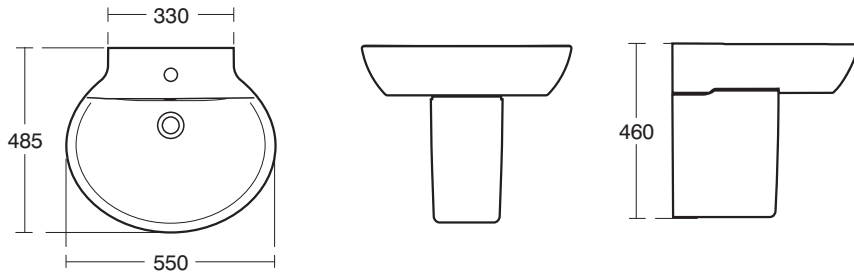

E7007 Idealform Plus+ 170 x 75cm Double ended rectangular bath for standard waste and overflow
No tap holes

E7009 Idealform Plus+ 170cm Shower bath - Left hand complete with Ideal Waste System
No tap holes

E7002 Idealform Plus+ 170 x 75cm standard rectangular bath Complete with Ideal Waste System
No tap holes

E7003 Idealform Plus+ 170 X 75cm Standard rectangular bath for standard waste and overflow
No tap holes

E7004 Idealform Plus+ 170 x 70cm Rectangular bath Complete with Ideal Waste System
No tap holes

E7005 Idealform Plus+ 170 x 70cm Rectangular bath for standard waste and overflow
No tap holes

E6272 Santorini Elipse 550 Pedestal Basin