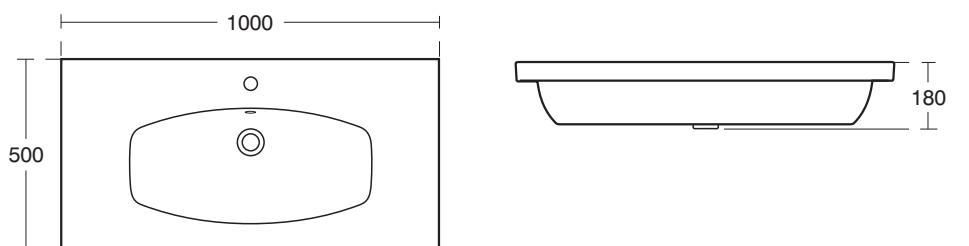

J4529 Celano back-to wall wc suite closet bowl

J4530 Celano wall mounted WC

J4531 Celano back-to-wall bidet

J4532 Celano wall mounted bidet

J4432 Celano 80cm vanity washbasin, one tap hole

J4433 Celano 90cm vanity washbasin, on tap hole