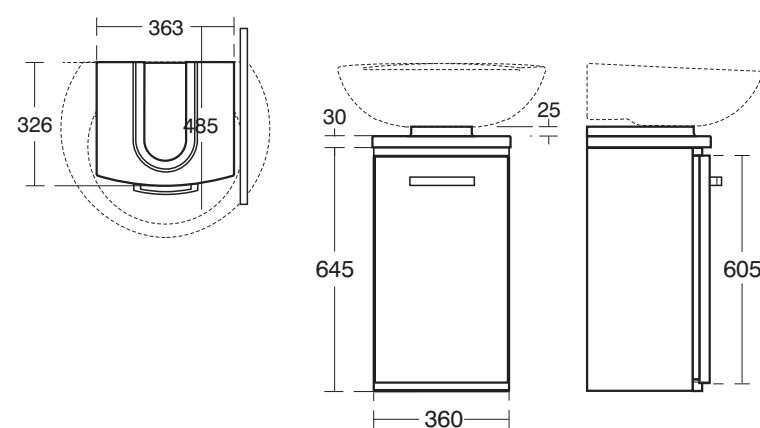

Santorini Baths

E7006 Idealform Plus+ 170 x 75cm Double ended Complete with Ideal Waste System
L1695 x W745 x H500mm
No tap holes

E7008 Idealform Plus+ 170cm Shower bath - Right hand complete with Ideal Waste System
No tap holes

Sottini Furniture
03.10.09

E2781 360mm Wall hung basin pedestal unit
no worktop

E2782 360mm Floor Standing basin pedestal unit
no worktop

E2781 360mm Wall hung basin pedestal unit
E2845 Pedestal worktop

E2782 360mm Floor Standing basin pedestal unit
E2845 Pedestal worktop

E2781 360mm Wall hung basin pedestal unit
E2843 Pedestal collar worktop

E2782 360mm Floor Standing basin pedestal unit
E2843 Pedestal collar worktop

E2783 500mm Curved Drawer wall mounted basin unit
E2846 Worktop