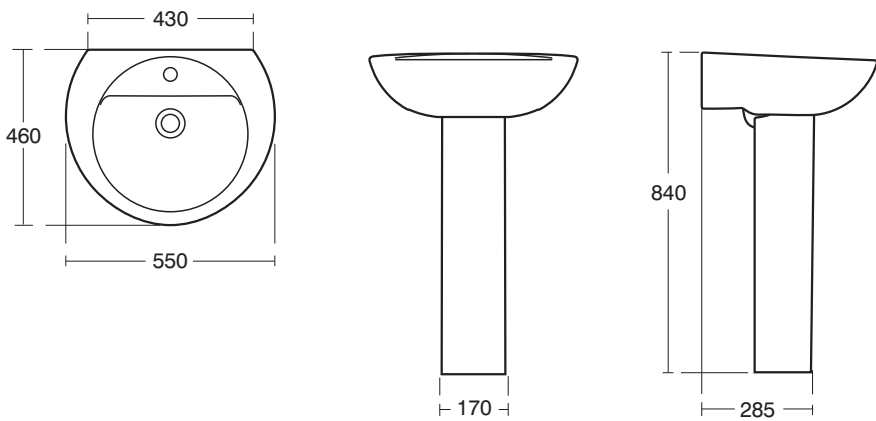

J4415 01 68cm Corner Basin

Height : 550

E6930 01Lagaro Bath 170cm x 80cm
E6933 67Lagaro Bath feet (set of four)

Height : 555 - 595

E6923 Lagaro 170 x 80cm Idealcast bath

Height : 550

E6930 01Lagaro Bath 170cm x 80cm

Height : 600

E6932 AA Lagaro Cradle Bath CP rail and legs1
E1963 AA Stand Pipes for use with Alchemy bath filler

01.10.09

E6790 60cm Basin one tap hole
E6810 three tap holes
E6900 pedestal

E8073 New Oracle
Floor Standing Closet Suite
E8075CP push button
E8077seat and cover
E8076seat and cover, soft close
Oracle VC Range

E6820 55cm Basin one tap hole
E6840 three tap holes
E6900 pedestal

New Oracle
Back-to-Wall Closet Suite *
washdown bowl with
E8074horizontal outlet
E8077seat and cover
E8076seat and cover, soft close

E6850 45cm Cloakroom Basin one tap hole