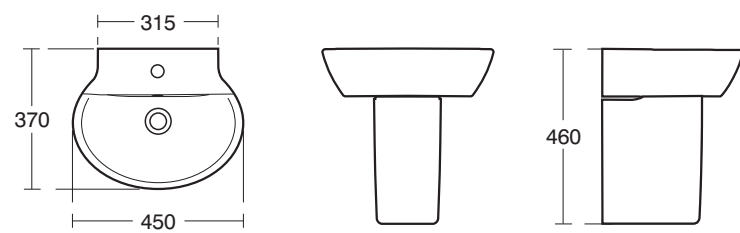

E6274 Santorini Elipse 450 Semi-pedestal Basin