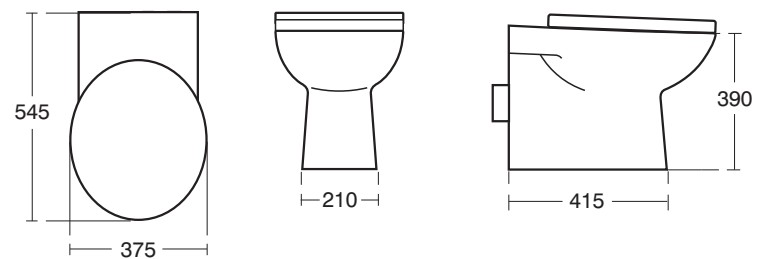

Alchemy Range

E9843 Alchemy 60cm Pedestal Basin
E9846 pedestal

E9847 Alchemy Close Coupled WC Suite
E9848CP flush valve cistern push button
E9940 seat and cover

E9843 Alchemy 60cm Semi Pedestal Basin
E9844 semi-pedestal (large)

E9941 Alchemy Back-to-Wall WC Suite
E9940 seat and cover

E9970 Alchemy 45cm Hand Basin
E9845 semi-pedestal (small)

E6816 Alchemy right hand 150 x 100 Offset Corner Bath
E6818 right hand bath panel

E6817 Alchemy left hand 150 x 100 Offset Corner Bath
E6819 left hand bath panel