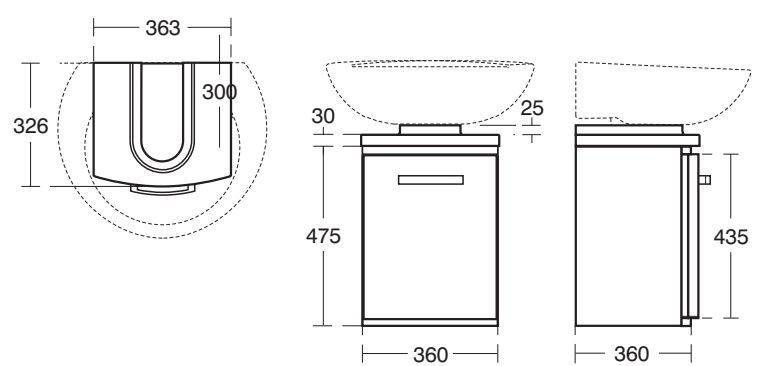

Sottini Furniture
03.10.09

E2781 360mm Wall hung basin pedestal unit
no worktop

E2782 360mm Floor Standing basin pedestal unit
no worktop

E2781 360mm Wall hung basin pedestal unit
E2845 Pedestal worktop

E2782 360mm Floor Standing basin pedestal unit
E2845 Pedestal worktop

E2781 360mm Wall hung basin pedestal unit
E2843 Pedestal collar worktop

E2782 360mm Floor Standing basin pedestal unit
E2843 Pedestal collar worktop

E2783 500mm Curved Drawer wall mounted basin unit
E2846 Worktop