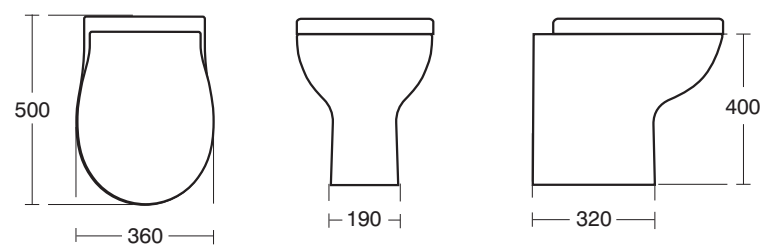

E3153 Swirl back to wall WC pan
E3167 seat and cover