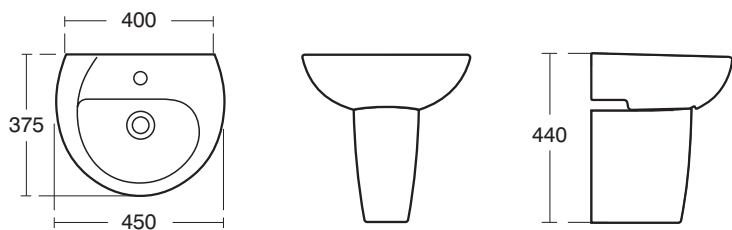

E3076 Bodoni 45cm handrinse basin
E3156 semi-pedestal
E3118 duct pedestal