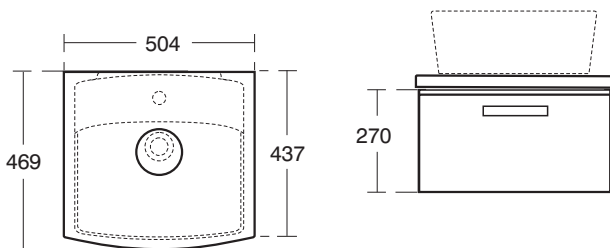

Delineo 60cm washbasin unit

Delineo 50cm washbasin unit