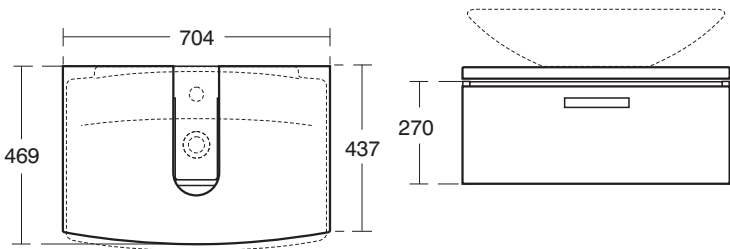

T0994 Delineo 60cm Vessel Basin