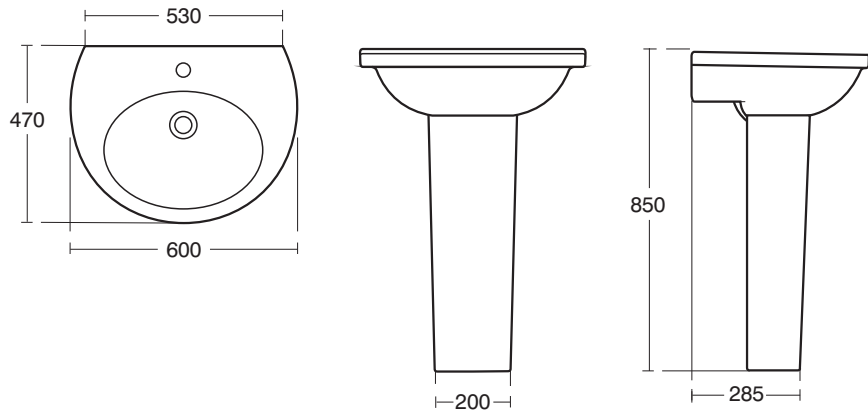

Alchemy Range

E9843 Alchemy 60cm Pedestal Basin
E9846 pedestal

E9847 Alchemy Close Coupled WC Suite
E9848CP flush valve cistern push button
E9940 seat and cover

E9843 Alchemy 60cm Semi Pedestal Basin
E9844 semi-pedestal (large)

E9941 Alchemy Back-to-Wall WC Suite
E9940 seat and cover

E9970 Alchemy 45cm Hand Basin
E9845 semi-pedestal (small)

E6816 Alchemy right hand 150 x 100 Offset Corner Bath
E6818 right hand bath panel

E6817 Alchemy left hand 150 x 100 Offset Corner Bath
E6819 left hand bath panel