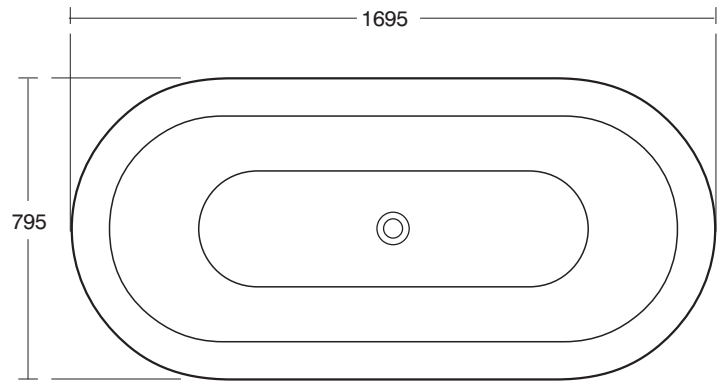

J4416 01 BTW Standing Bidet

J4410 01 60cm Basin

J4417 01 Wall Mounted Bidet

J4404 01 50cm Square Basin
 J4406 AA Lagaro Towel Rail for 50cm square basin
 J4408 AA Lagaro Towel Rail & Shelf for 50cm square basin

J4415 01 68cm Corner Basin

Height : 550

E6930 01Lagaro Bath 170cm x 80cm
E6933 67Lagaro Bath feet (set of four)

Height : 555 - 595

E6923 Lagaro 170 x 80cm Idealcast bath

Height : 550

E6930 01Lagaro Bath 170cm x 80cm