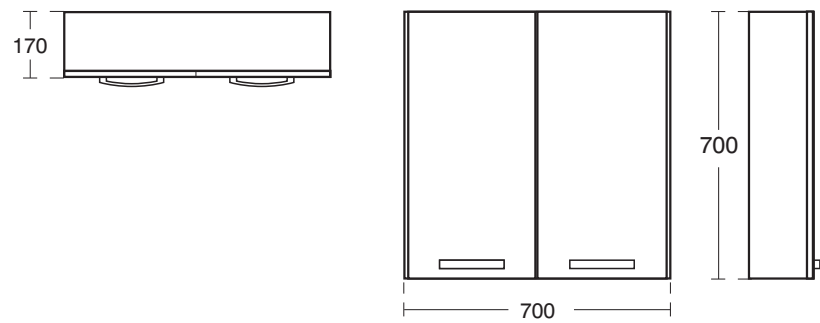

E2792 600 x 300mm w.c. base unit with cistern and push button

E2791 700 x 300mm w.c. base unit with cistern and push button

E2796 Tall unit - 2 drawers 1 door

E2797 Tall unit - 2 doors

E2798 600mm wall storage unit with two doors