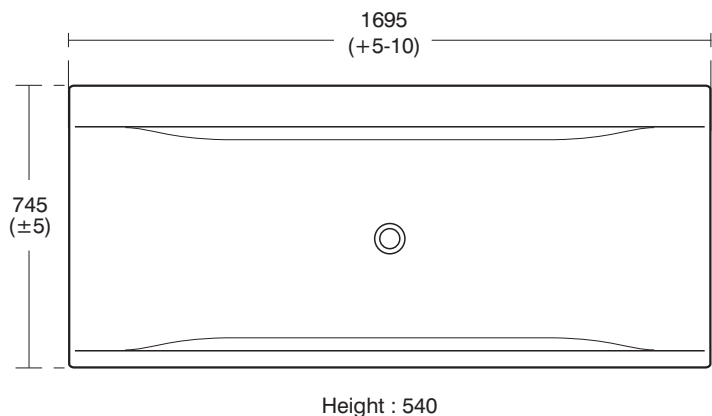

E4311 Reprise 60cm countertop basin

Height : 560

E4351 Reprise bidet

- E2664 Reprise Rond Bath 170 x 80cm IDEALFORM no tap holes
- E2660 Reprise Rond Bath 170 x 80cm IDEALCAST no tap holes
- E2670 reinforced curved panel

Santorini Baths

E7006 Idealform Plus+ 170 x 75cm Double ended Complete with Ideal Waste System
L1695 x W745 x H500mm
No tap holes

E7008 Idealform Plus+ 170cm Shower bath - Right hand complete with Ideal Waste System
No tap holes