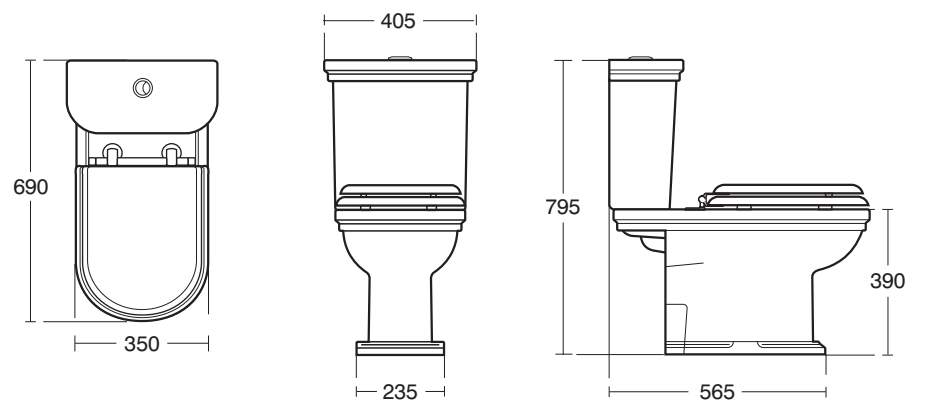

E5610 Reprise close coupled wc
E5625 Reprise close coupled flushvalve cistern