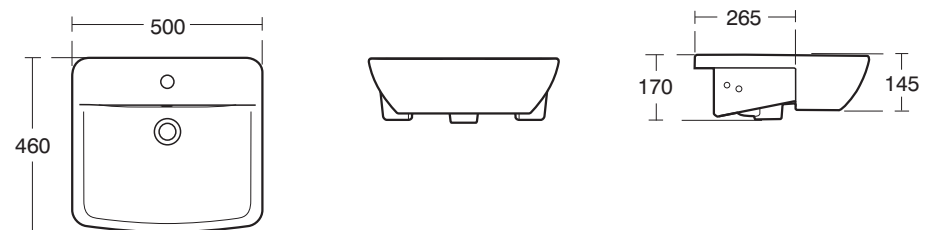

E6259 Santorini Bow 500 sctop Basin