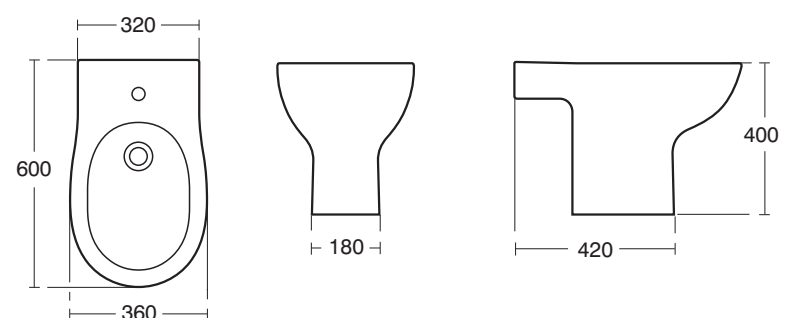

E3174 Swirl 45cm
 semi countertop basin
 - one tap hole

E3159 Swirl 55cm Basin - no tap holes
 E3162 Swirl 55cm Basin - one tap hole
 E3157 semi-pedestal for 55cm basin
 E3117 duct pedestal, (plywood) for 55cm basin

E3152 Swirl close coupled wc suite
 E3166CP flush valve cistern
 E3167 seat and cover

E3163 Swirl 45cm handrinse basin - one tap hole
 E3156 semi-pedestal for 45cm basin
 E3118 duct pedestal, (plywood) for 45cm basin

E3153 Swirl back to wall WC pan
 E3167 seat and cover

E3161 Swirl 42cm vessel basin - no tap hole
 E8734 AA CP swivel plug waste

E3154 Swirl wall mounted WC pan
 E3167 seat and cover

E3165 Swirl 50cm
 countertop basin - one tap hole

E3164 Swirl 55cm
 semi countertop basin
 - one tap hole

E3158 Swirl Floor Standing Bidet