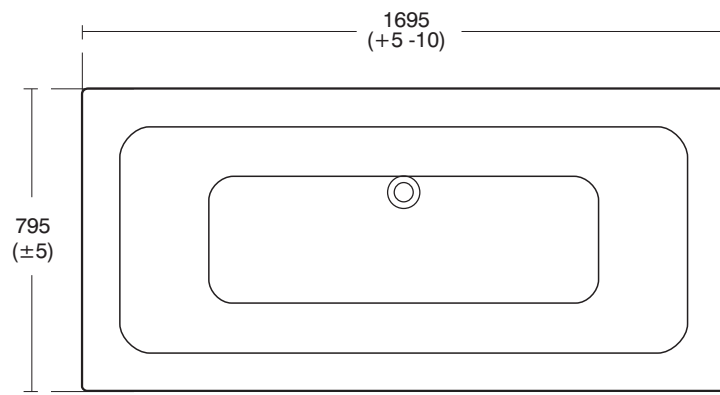

J4416 01 BTW Standing Bidet

J4410 01 60cm Basin

J4417 01 Wall Mounted Bidet

J4404 01 50cm Square Basin
 J4406 AA Lagaro Towel Rail for 50cm square basin
 J4408 AA Lagaro Towel Rail & Shelf for 50cm square basin

J4415 01 68cm Corner Basin

Height : 550

E6930 01Lagaro Bath 170cm x 80cm
E6933 67Lagaro Bath feet (set of four)

Height : 555 - 595

E6923 Lagaro 170 x 80cm Idealcast bath

Height : 550

E6930 01Lagaro Bath 170cm x 80cm