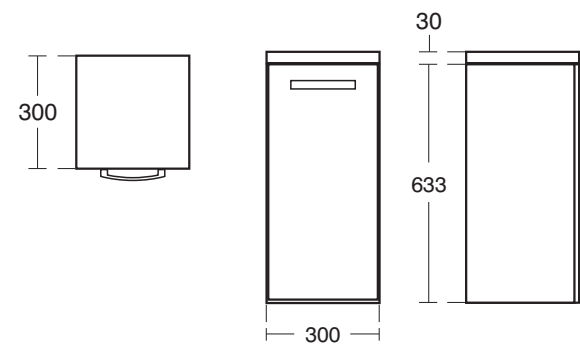

E2792 600 x 300mm w.c. base unit with cistern and push button

E2791 700 x 300mm w.c. base unit with cistern and push button

E2796 Tall unit - 2 drawers 1 door

E2797 Tall unit - 2 doors

E2798 600mm wall storage unit with two doors

E2800 700mm wall storage unit with two doors

E2801 300mm wall storage unit with one door

E2802 600mm mirror wall storage unit

E2804 700mm mirror wall storage unit

E2803 500mm mirror wall storage unit

E2795 300 x 300mm base storage unit with three drawers

E2793 300 x 300mm base storage unit with one door

E2786 800mm Countertop washbasin unit

E2787 900mm Countertop washbasin unit

E2788 1000mm Countertop washbasin unit

E3159 Swirl 55cm Pedestal Basin - no tap holes
 E3162 Swirl 55cm Pedestal Basin - one tap hole
 E3155 Swirl full pedestal