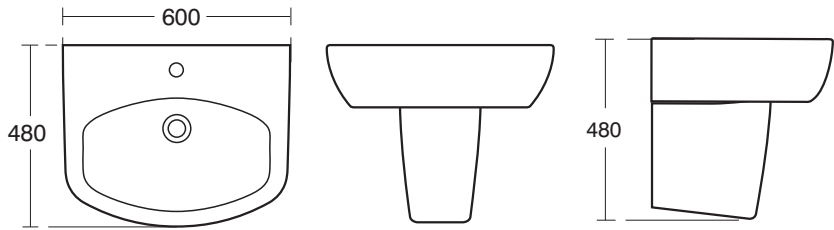

Height : 540

E3294 Create 1700 x 70 Bath

Height : 540 (not including screen upstand)

E3171 Create Shower Bath

Height : 540

E3191 Create 1700 x 75 Bath

Celano Range 10 09

J4526 Celano 60cm pedestal washbasin
J4527 Celano full pedestal