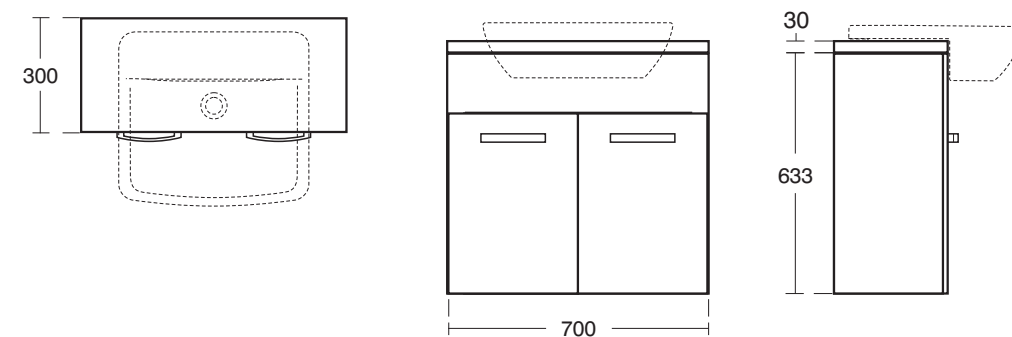

E2790 700 x 300mm semi countertop basin unit