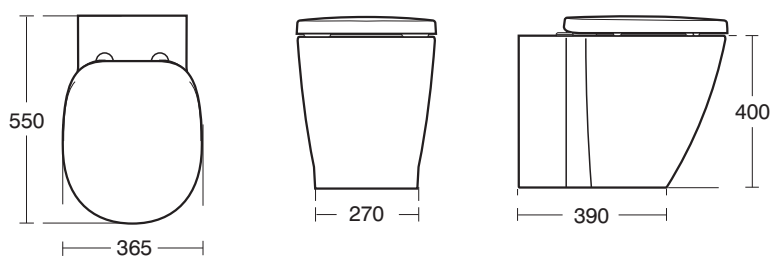

E7754 Santorini BTW WC