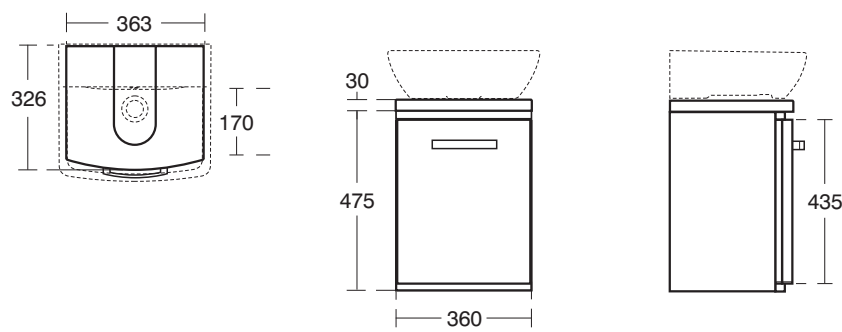

E2781 360mm Wall hung basin pedestal unit
E2845 Pedestal worktop