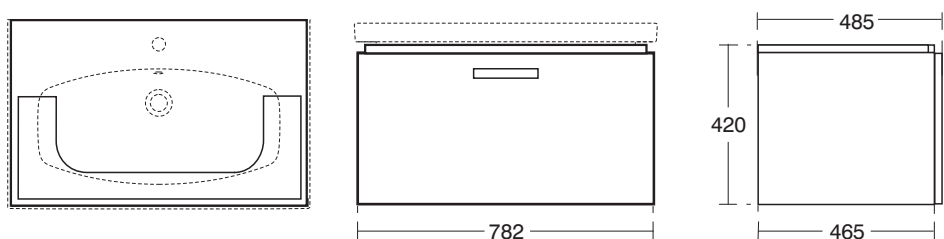

J4536 Celano close coupled WC suite
J4537 Flush valve cistern