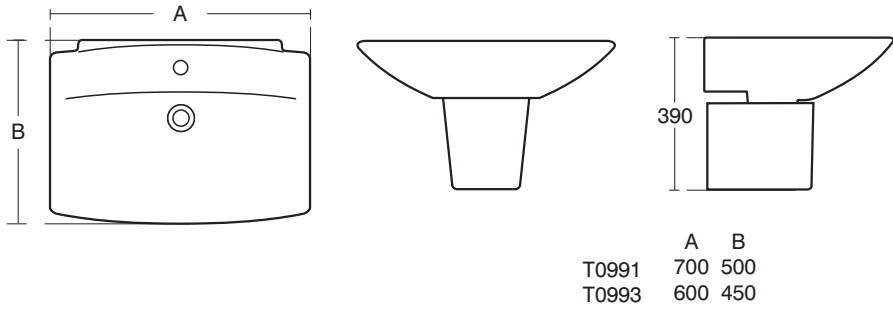

02.10.09

Delineo Range 1:35

	A	B
T0991	700	500
T0993	600	450