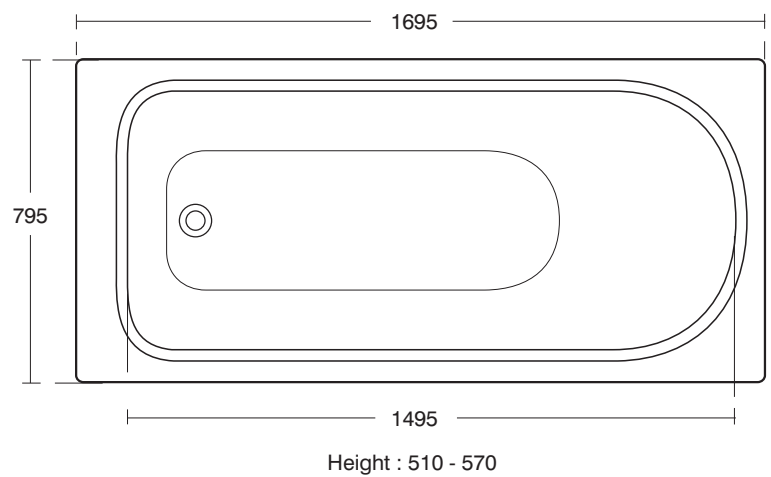

Height : 510 - 570