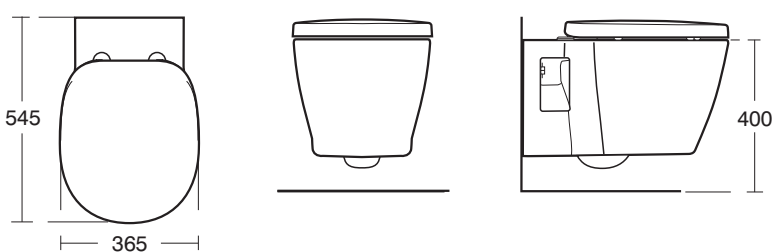

E7755 Santorini Wall Mounted WC Suite