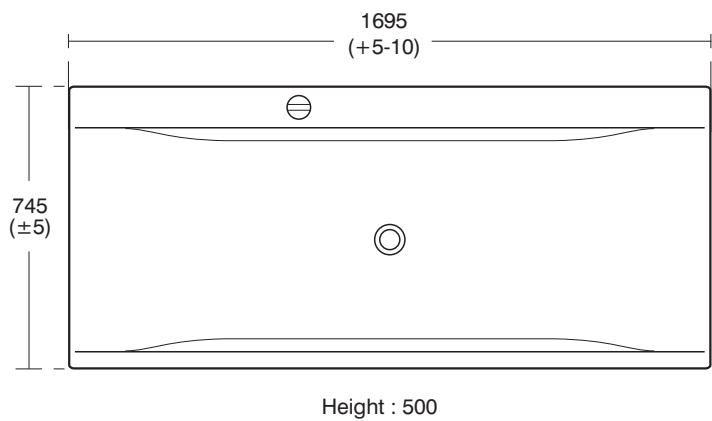

E4311 Reprise 60cm countertop basin

Height : 560

E4351 Reprise bidet

- E2664 Reprise Rond Bath 170 x 80cm IDEALFORM no tap holes
- E2660 Reprise Rond Bath 170 x 80cm IDEALCAST no tap holes
- E2670 reinforced curved panel

Santorini Baths

E7006 Idealform Plus+ 170 x 75cm Double ended Complete with Ideal Waste System
L1695 x W745 x H500mm
No tap holes

E7008 Idealform Plus+ 170cm Shower bath - Right hand complete with Ideal Waste System
No tap holes