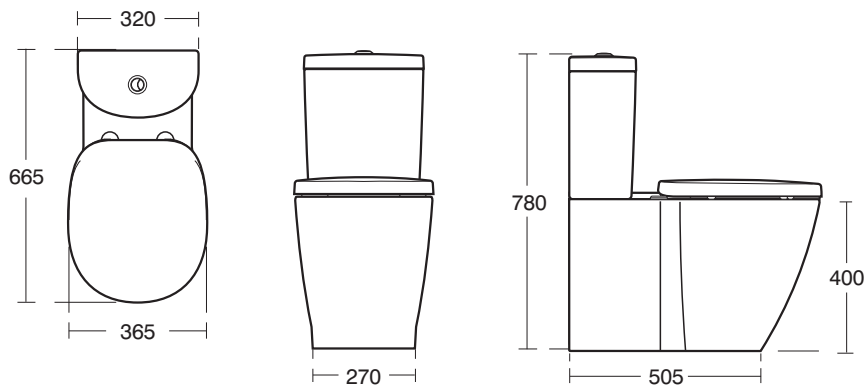

E7753 Santorini CC WC Elipse Cistern