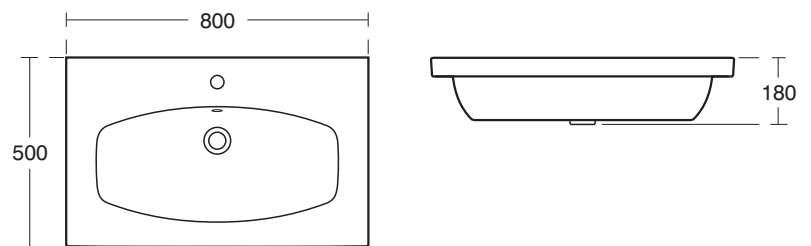

J4529 Celano back-to wall wc suite closet bowl

J4530 Celano wall mounted WC

J4531 Celano back-to-wall bidet

J4532 Celano wall mounted bidet

J4432 Celano 80cm vanity washbasin, one tap hole

J4433 Celano 90cm vanity washbasin, on tap hole