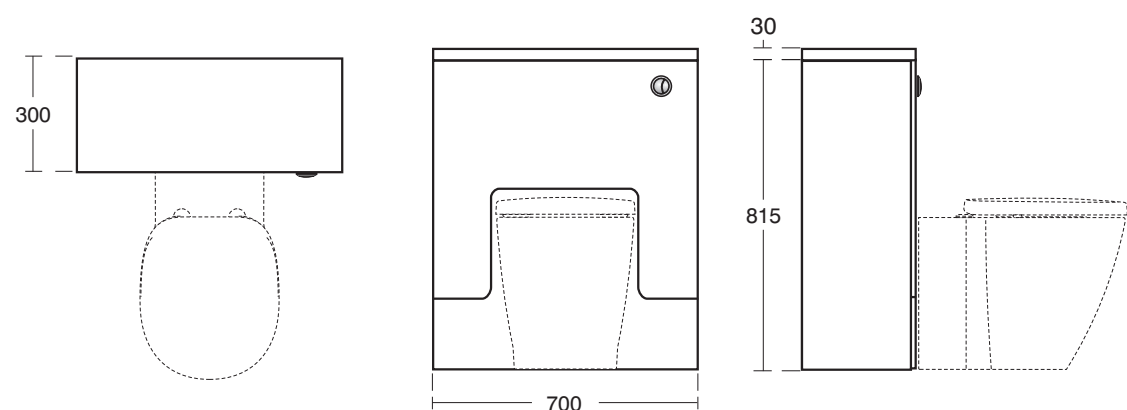

E2791 700 x 300mm w.c. base unit with cistern and push button