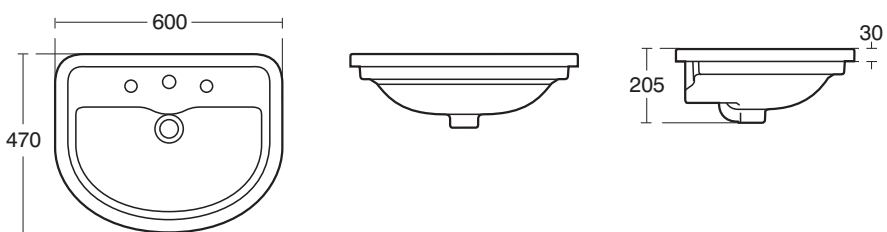

Height - 500 - 540

E6944 Oracle Bath 170 x 70cm no tap holes
drilled for grips
E6948 AA CP handgrips
E4260 170cm front panel
E0150 70cm end panel

E6770 50cm Semi-countertop Basin
one tap hole

E6940 Oracle Shower Bath 170 x 70cm (90cm) right hand
E6941 Oracle Shower Bath 170 x 70cm (90cm) left hand
E6942 front panel right hand
E6943 left hand
E6939 end panel
E6938 AA Oracle Over Bath Shower Screen

E5680 Reprise back to wall wc

E4301 Reprise 45cm handbasin

Height : 510 - 570

E4321 Reprise 59cm semi countertop basin

- E2614 Reprise Carre bath 170 x 80cm, no tap holes
- E4260 170cm front panel
- E0160 80cm end panel
- Raise and Field Bath Panels
- E2620 FN 170cm front panel including skirting board beech wood effect
- E2620 PL 170cm front panel including skirting board maple wood effect
- E2630 FN 80cm end panel including skirting board beech wood effect
- E2630 PL 80cm end panel including skirting board maple wood effect

Santorini Baths

E7006 Idealform Plus+ 170 x 75cm Double ended Complete with Ideal Waste System
L1695 x W745 x H500mm
No tap holes

E7008 Idealform Plus+ 170cm Shower bath - Right hand complete with Ideal Waste System
No tap holes