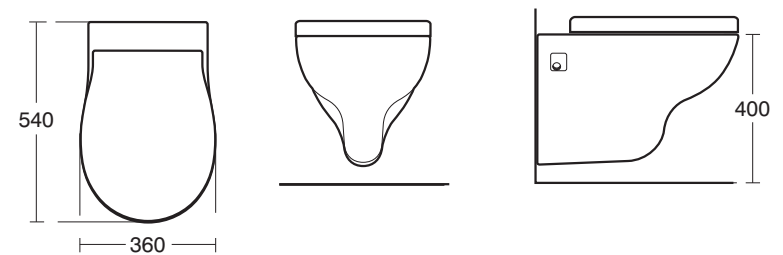

E3174 Swirl 45cm
 semi countertop basin
 - one tap hole

E3159 Swirl 55cm Basin - no tap holes
 E3162 Swirl 55cm Basin - one tap hole
 E3157 semi-pedestal for 55cm basin
 E3117 duct pedestal, (plywood) for 55cm basin

E3152 Swirl close coupled wc suite
 E3166CP flush valve cistern
 E3167 seat and cover

E3163 Swirl 45cm handrinse basin - one tap hole
 E3156 semi-pedestal for 45cm basin
 E3118 duct pedestal, (plywood) for 45cm basin

E3153 Swirl back to wall WC pan
 E3167 seat and cover

E3161 Swirl 42cm vessel basin - no tap hole
 E8734 AA CP swivel plug waste

E3154 Swirl wall mounted WC pan
 E3167 seat and cover

E3165 Swirl 50cm
 countertop basin - one tap hole