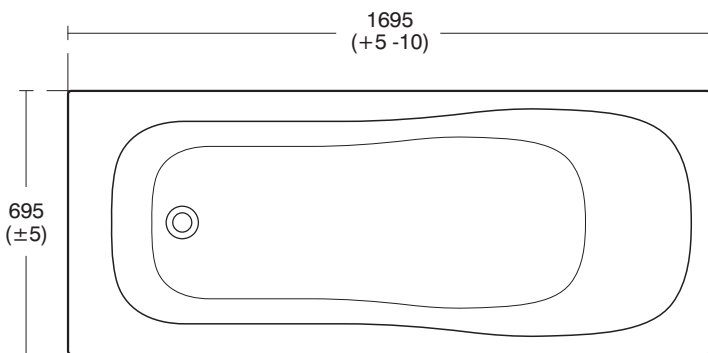

Height : 540

E3294 Create 1700 x 70 Bath

Height : 540 (not including screen upstand)

E3171 Create Shower Bath

Height : 540

E3191 Create 1700 x 75 Bath

Celano Range 10 09

J4526 Celano 60cm pedestal washbasin
J4527 Celano full pedestal