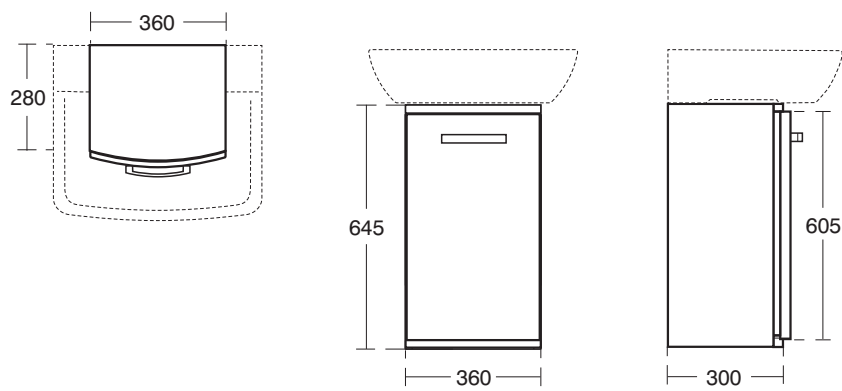

E2782 360mm Floor Standing basin pedestal unit
no worktop