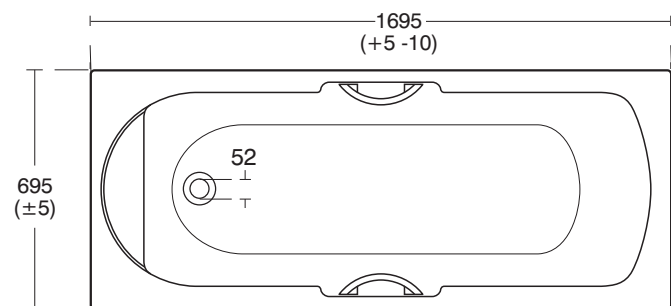

Height - 500 - 540