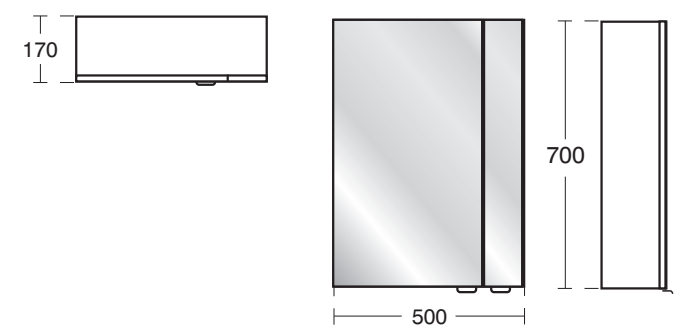

E2800 700mm wall storage unit with two doors

E2801 300mm wall storage unit with one door

E2802 600mm mirror wall storage unit

E2804 700mm mirror wall storage unit

E2803 500mm mirror wall storage unit

E2795 300 x 300mm base storage unit with three drawers