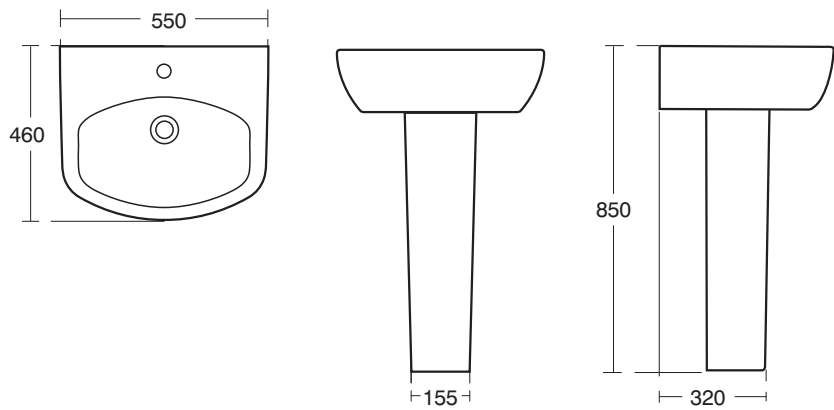

J4525 Celano 55cm pedestal washbasin, one tap hole
J4527 Celano full pedestal