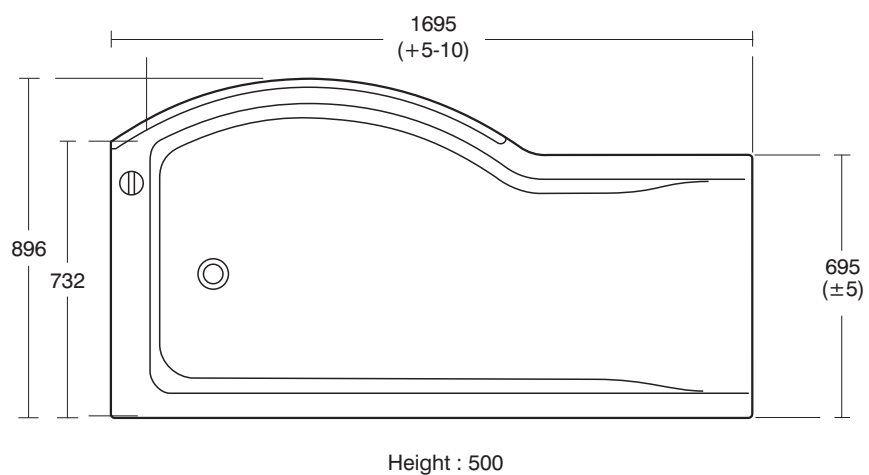

E4311 Reprise 60cm countertop basin

Height : 560

E4351 Reprise bidet

- E2664 Reprise Rond Bath 170 x 80cm IDEALFORM no tap holes
- E2660 Reprise Rond Bath 170 x 80cm IDEALCAST no tap holes
- E2670 reinforced curved panel

Santorini Baths

E7006 Idealform Plus+ 170 x 75cm Double ended Complete with Ideal Waste System
L1695 x W745 x H500mm
No tap holes

E7008 Idealform Plus+ 170cm Shower bath - Right hand complete with Ideal Waste System
No tap holes