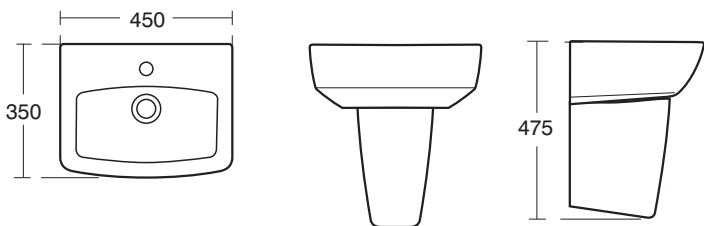

J4533 Celano 45cm handrinse washbasin one tap hole
J45365 Celano small semi-pedestal