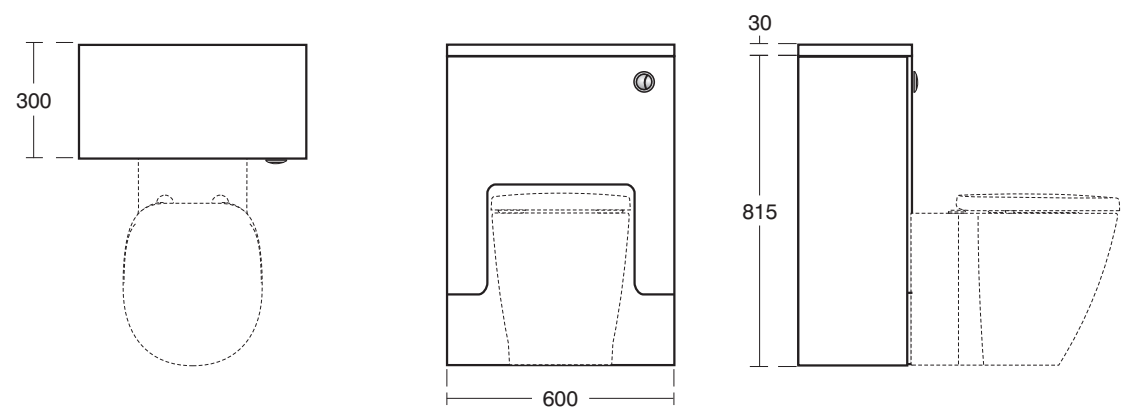

E2784 600mm Curved Drawer wall mounted basin unit
E2850 Worktop

E2785 700mm Curved Drawer wall mounted basin unit
E2852 Worktop

E2789 600 x 300mm semi countertop basin unit

E2790 700 x 300mm semi countertop basin unit