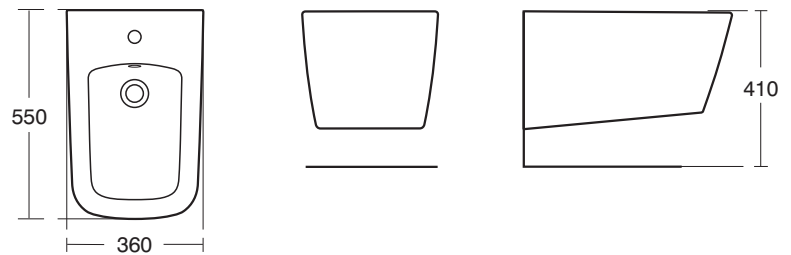

J4532 Celano wall mounted bidet