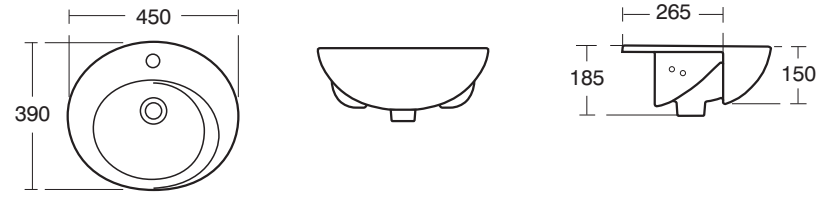

E2793 300 x 300mm base storage unit with one door

E2786 800mm Countertop washbasin unit

E2787 900mm Countertop washbasin unit

E2788 1000mm Countertop washbasin unit

E3159 Swirl 55cm Pedestal Basin - no tap holes
 E3162 Swirl 55cm Pedestal Basin - one tap hole
 E3155 Swirl full pedestal

E3174 Swirl 45cm
 semi countertop basin
 - one tap hole

E3159 Swirl 55cm Basin - no tap holes
 E3162 Swirl 55cm Basin - one tap hole
 E3157 semi-pedestal for 55cm basin
 E3117 duct pedestal, (plywood) for 55cm basin