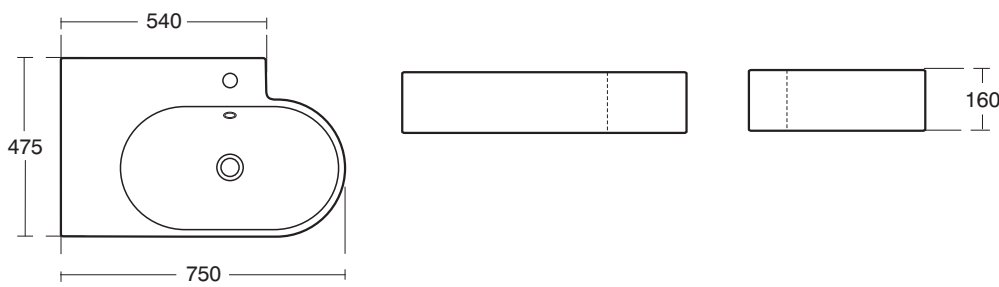

J4405 01 70cm rectangular Basin
J4407 AA Lagaro Towel Rail for 70cm rectangular basin
J4409 AA Lagaro Towel Rail & Shelf for 70cm rectangular basin