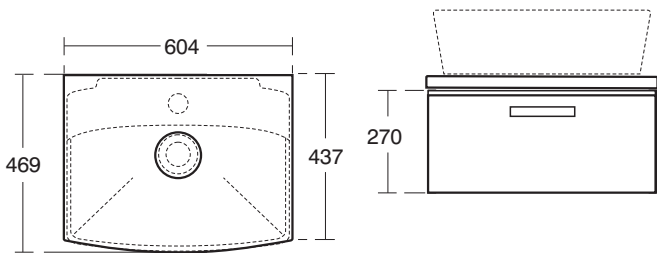

Delineo 70cm washbasin unit