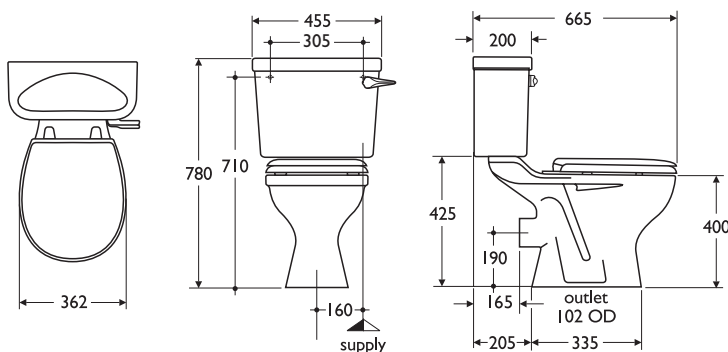

Conversion bends outlet to suit 102 bore soil pipe