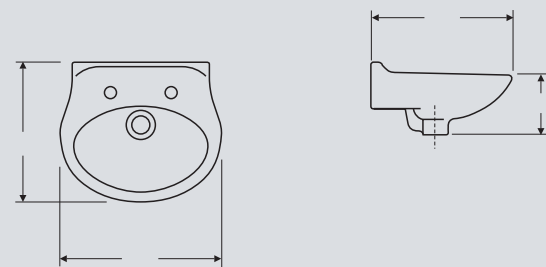

- S2183 1 taphole, overflow
- S2185 2 tapholes, overflow and chainhole

Sandringham Classic 430mm handrinse basin

SANDRINGHAM CLASSIC 430mm HANDRINSE BASIN

- S2736 1 taphole, overflow
- S2735 2 tapholes, overflow and chainhole