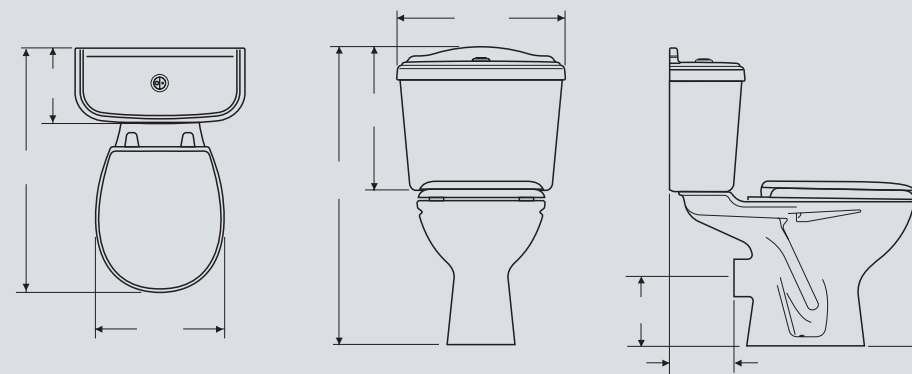

SANDRINGHAM CLASSIC CLOSE-COUPLED WC PUSH-BUTTON CISTERN

- E2910 Close-coupled WC
- S3662 Cistern with push-button dual flush
- S4045 Orion 3 seat and cover

Dimensions are in millimetres and are approximate. Scale 1:20