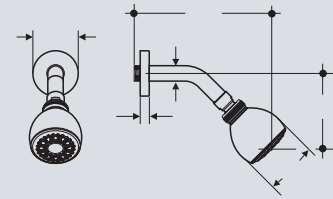

Fixed head

SANDRINGHAM BIR SHOWER KIT
S7837AA Sandringham BIR shower kit