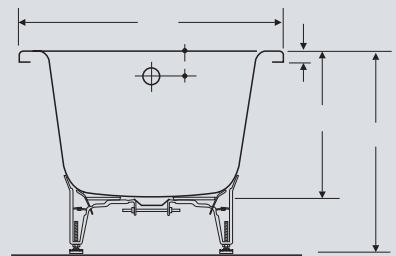

Sandringham steel bath without handgrips

SANDRINGHAM STEEL 1700 x 700MM BATH WITHOUT HANDGRIPS (SHOWN)

S1712	2 tapholes, no handgrips	S0916	End panel
S0915	Flat front panel	S9365	Plastic edging strip

SANDRINGHAM STEEL 1500 x 700MM BATH WITHOUT HANDGRIPS

S1711	No tapholes, no handgrips	S0916	End panel