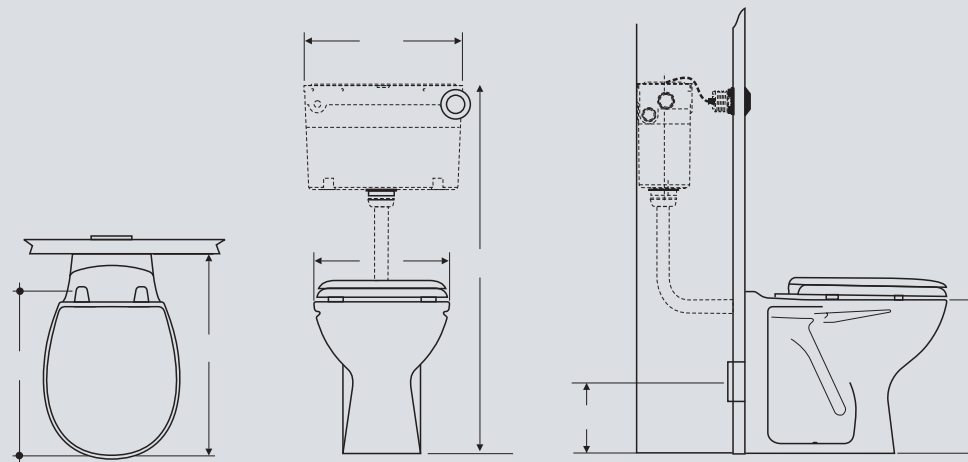

Specifications – wCs

Sandringham back-to-wall wc

1. **SANDRINGHAM BACK-TO-WALL WC**
2. S3043 Back-to-wall WC
   - S4032 Orion Plus seat and cover
   - S4033 Orion Plus seat no cover
   - S362267 Conceala 2 cistern
   - S4444 Pneumatic push-button chrome plastic
   - S4446MY Pneumatic push-button stainless steel
   - S362467 Conceala 2 with top inlet and dual pneumatic flush
   - S4397AA Contemporary flush plate – with Armitage Shanks logo

Sandringham wall hung wc