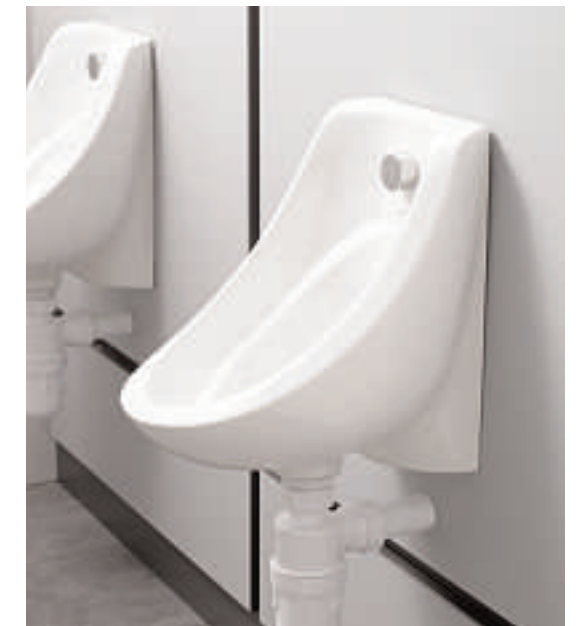

Sandringham urinal packs

S006501 Qty			S006701 Qty		
Sandringham pack containing 1 urinal – Exposed			Sandringham pack containing 1 urinal – Concealed		
S610301	Sandringham urinal bowl – white	1	S610301	Sandringham urinal bowl – white	1
S620001	Mura cistern bi – white 4.5 no cover	1	S621567	Conceala cistern bi no fin conc 4.5L	1
S6300MY	Sanura f/pipe pol s/s 1/2 with conn exp	1	S6278MY	Sanura f/pipe pol s/s 1/2 with conn conc	1
S6266AA	Sandringham spreader chrome urinal ti	1	S6265AA	Sandringham spreader chrome urinal ti	1
S885067	Domed waste no fin 1 1/2"	1	S885067	Domed waste no fin 1 1/2"	1
S891567	Bottle trap no fin plastic 1.5" 75mm seal	1	S891567	Bottle trap no fin plastic 1.5" 75mm seal	1
S9275	Concealed steel hangers	1	S9275	Concealed steel hangers	1

S006601 Qty			S006801 Qty		
Sandringham pack containing 2 urinals – Exposed			Sandringham pack containing 2 urinals – Concealed		
S610301	Sandringham urinal bowl – white	2	S610301	Sandringham urinal bowl – white	2
S620001	Mura cistern bi – white 4.5 no cover	1	S621567	Conceala cistern bi no fin conc 4.5L	1
S6221MY	Sanura f/pipe pol s/s range of 2 exp	1	S6227NU	Sanura f/pipe no fin range of 2 con	1
S6266AA	Sandringham spreader chrome urinal ti	2	S6265AA	Sandringham spreader chrome urinal bi	2
S885067	Domed waste no fin 1 1/2"	2	S885067	Domed waste no fin 1 1/2"	2
S891567	Bottle trap no fin plastic 1.5" 75mm seal	2	S891567	Bottle trap no fin plastic 1.5" 75mm seal	2
S9275	Concealed steel hangers	1	S9275	Concealed steel hangers	1