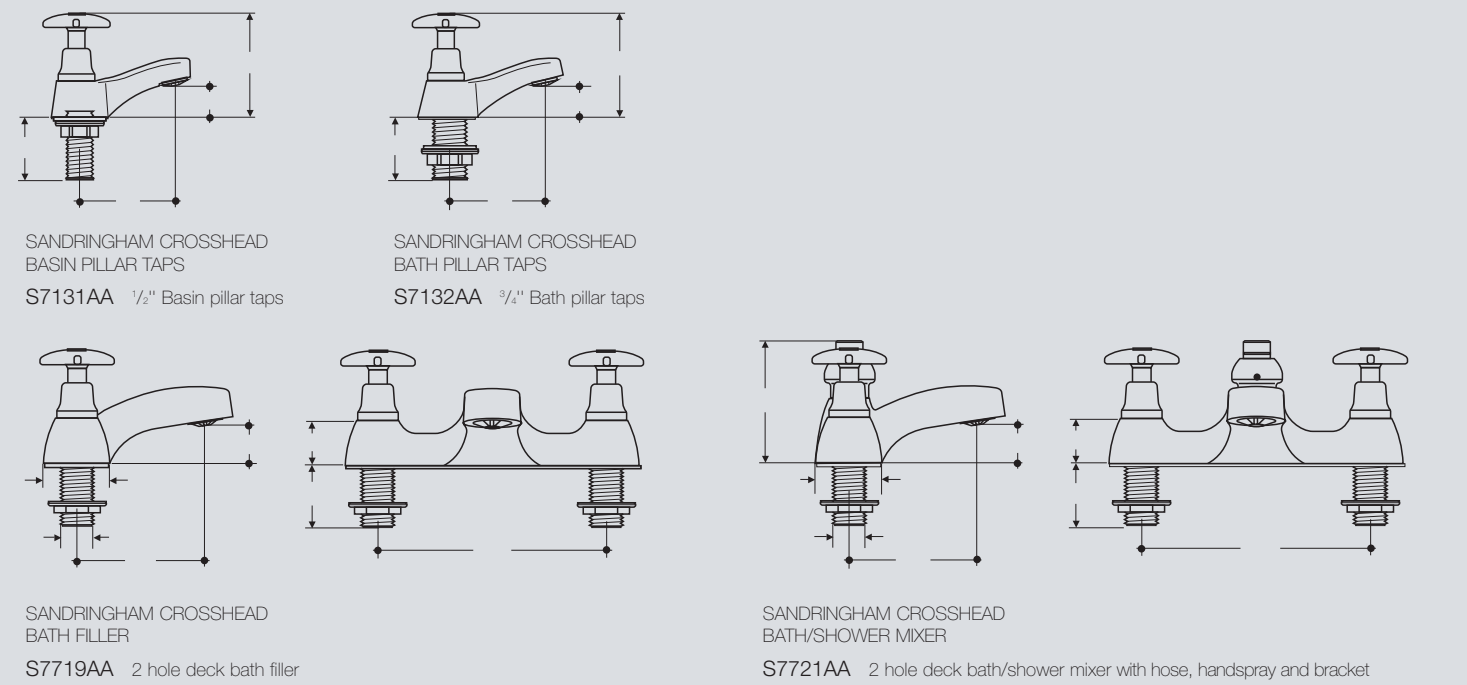

Specifications – brassware

Sandringham

Sandringham Non-Concussive

Specifications – brassware

Sandringham Lever

Sandringham Crosshead

Sandringham brassware is suitable for high and low pressure supplies and comes complete with fitted chrome acrylic handles except non-concussive basin taps that are supplied with fitted chrome metal handles and are suitable for high pressure supplies only (min 1 bar).