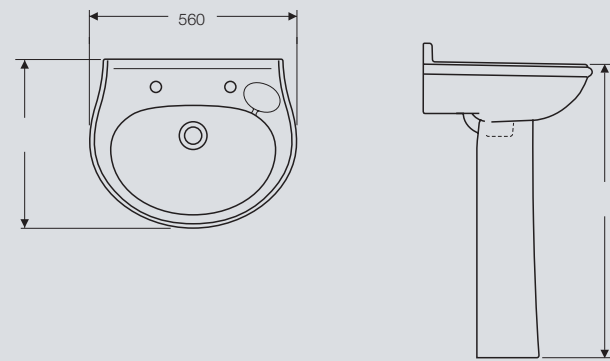

Sandringham Classic 560mm washbasin with pedestal

SANDRINGHAM CLASSIC 560mm WASHBASIN WITH PEDESTAL

- S2033 2 tapholes, overflow and chainhole
- S2921 Sandringham Classic pedestal