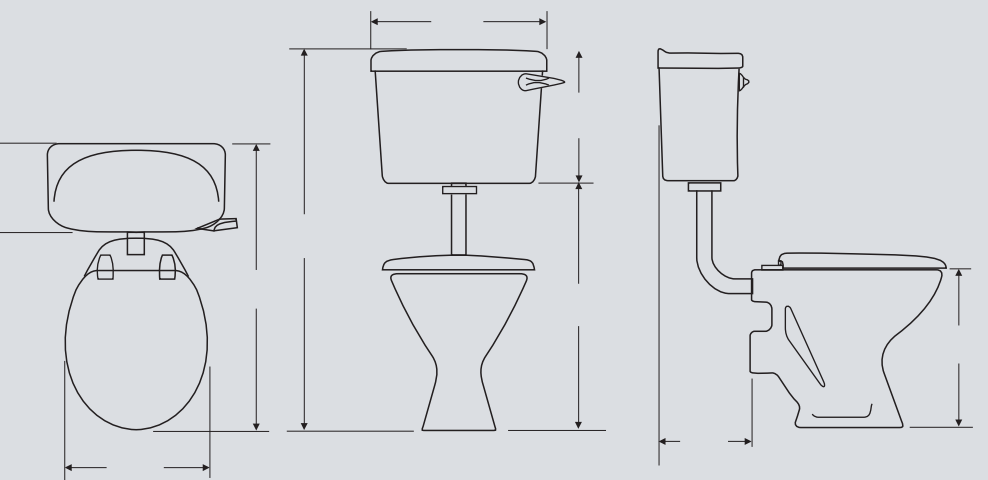

1. **SANDRINGHAM MAGNIA LOW LEVEL WC**
2. S3510 Low level WC pan
   - S3900 Cistern side supply with lever
   - S3902 Cistern bottom supply with lever
   - S4055 Gemini seat and cover

Dimensions are in millimetres and are approximate. Scale 1:20