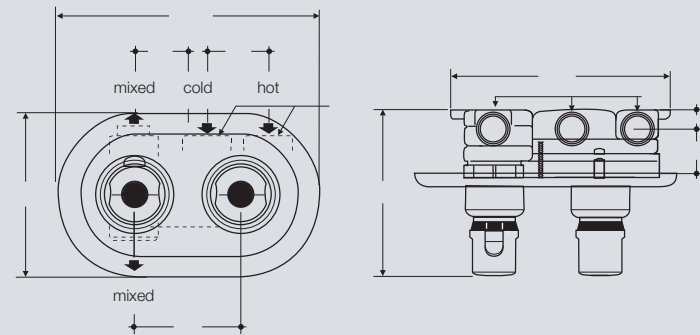

SANDRINGHAM BUILT IN THERMOSTATIC SHOWER VALVE
S7832AA Sandringham built in thermostatic shower valve