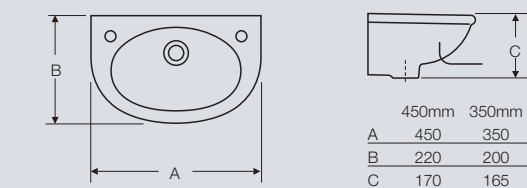

Sandringham Dorex handrinse basin

SANDRINGHAM DOREX HANDRINSE BASIN

- S2708 350mm 2 tapholes, overflow and chainhole
- S2717 350mm 1 right-hand taphole without overflow or chainhole
- S2716 350mm 1 left-hand taphole without overflow or chainhole
- S2707 450mm 2 tapholes, overflow and chainhole
- S2714 450mm 1 right-hand taphole without overflow or chainhole
- S2713 450mm 1 left-hand taphole without overflow or chainhole

Dimensions are in millimetres and are approximate. Scale 1:20