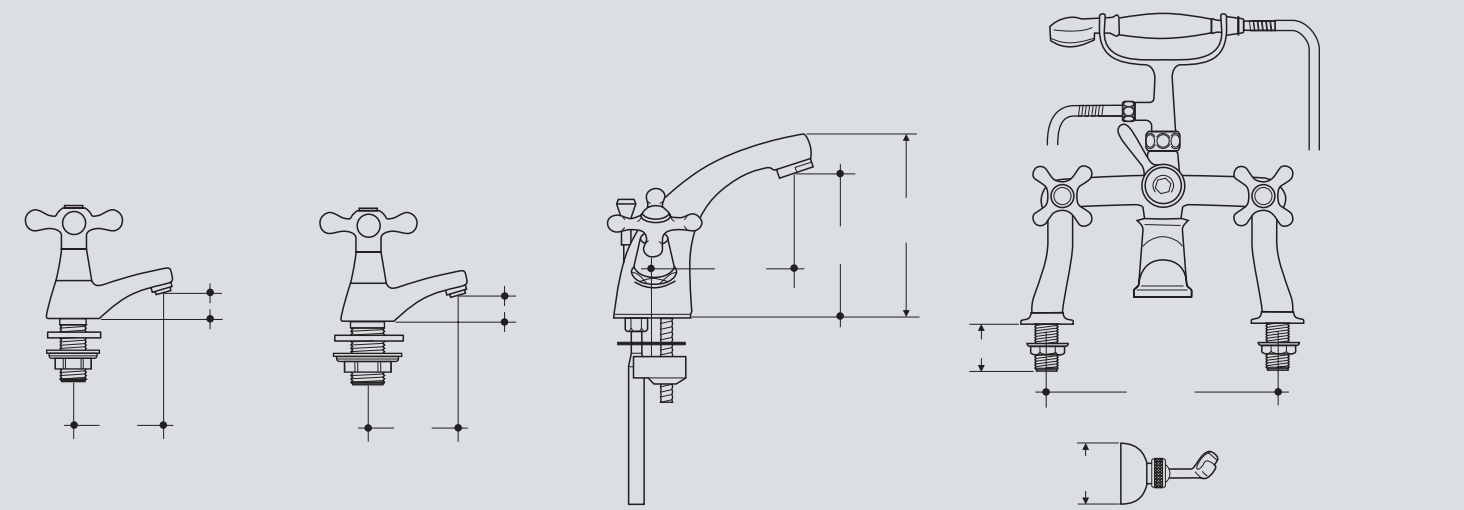

Sandringham Priory

SANDRINGHAM PRIORY BASIN PILLAR TAPS
S7285AA 1/2" Basin pillar taps

SANDRINGHAM PRIORY BATH PILLAR TAPS
S7287AA 3/4" Bath pillar taps

SANDRINGHAM PRIORY BASIN MIXER
S7480AA Basin mixer with 1 1/4" pop-up waste

SANDRINGHAM PRIORY BATH/SHOWER MIXER
S7657AA 2 hole deck bath/shower mixer with 1525mm hose, handspray and cradle

Dimensions are in millimetres and are approximate. Scale 1:20

Sandringham brassware is suitable for high and low pressure supplies and comes complete with fitted chrome acrylic handles except non-concussive basin taps that are supplied with fitted chrome metal handles and are suitable for high pressure supplies only (min 1 bar).