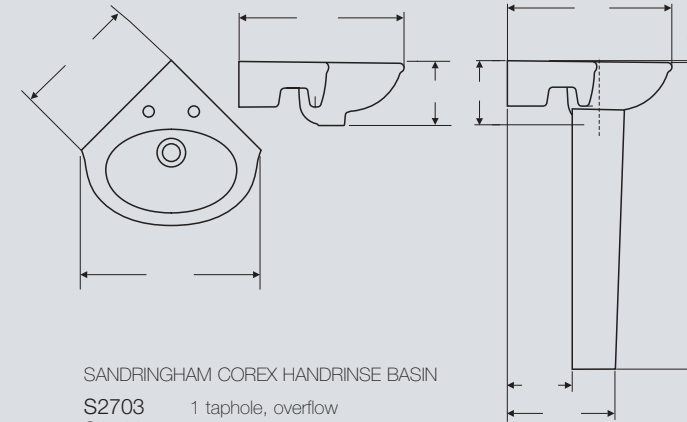

Specifications – washbasins

Sandringham Corex handrinse basin with pedestal

SANDRINGHAM COREX HANDRINSE BASIN

- S2703 1 taphole, overflow
- S2709 2 tapholes, overflow and chainhole
- S2970 Universal cloaks pedestal (optional)