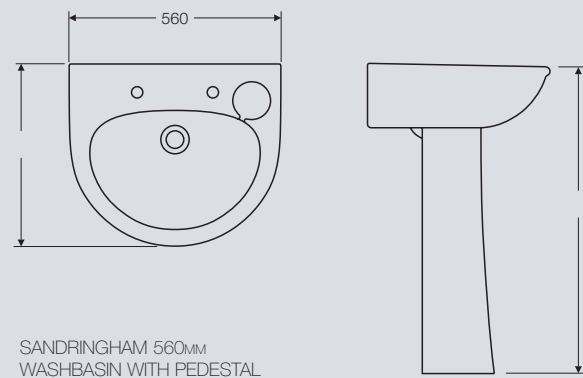

Specifications – washbasins

Sandringham 560mm washbasin with pedestal

SANDRINGHAM 560mm WASHBASIN WITH PEDESTAL

- S2112 1 taphole, overflow
- S2113 2 tapholes, overflow and chainhole
- S2955 Ova pedestal