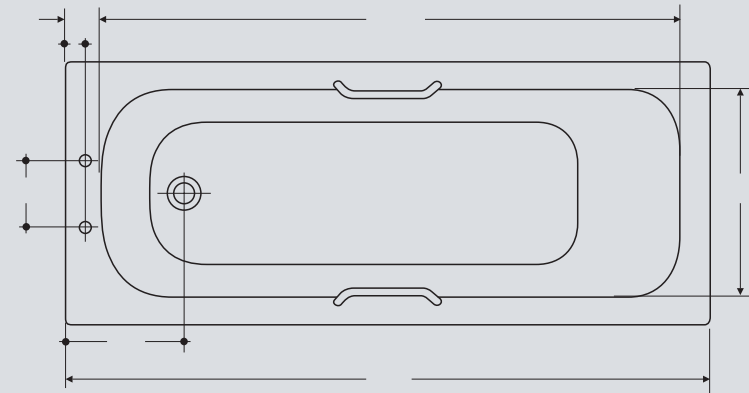

Sandringham steel bath with handgrips

SANDRINGHAM STEEL 1700 x 700MM BATH WITH HANDGRIPS (SHOWN)

S1705	2 tapholes with handgrips	S0916	End panel
S0915	Flat front panel	S9365	Plastic edging strip

SANDRINGHAM STEEL 1500 x 700MM BATH WITH HANDGRIPS

S1700	2 tapholes with handgrips	S0916	End panel
S0915	Flat front panel	S9365	Plastic edging strip