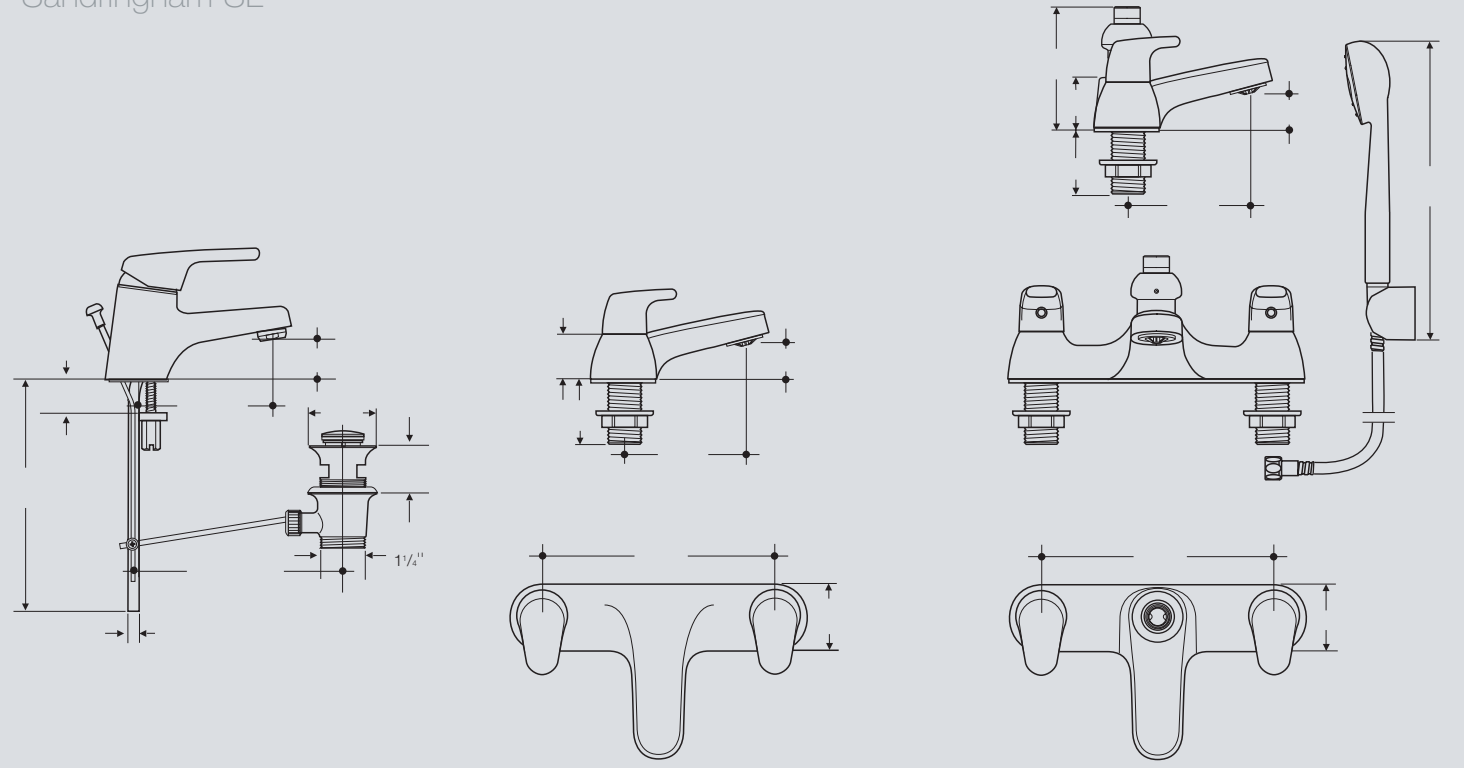

Specifications – brassware

Sandringham SL

SANDRINGHAM SL BASIN MIXER
B4447AA Basin mixer with pop-up waste

SANDRINGHAM SL BATH FILLER
E5069AA 2 hole deck bath filler

SANDRINGHAM SL BATH/SHOWER MIXER
E5068AA 2 hole deck bath/shower mixer with hose, handspray and bracket