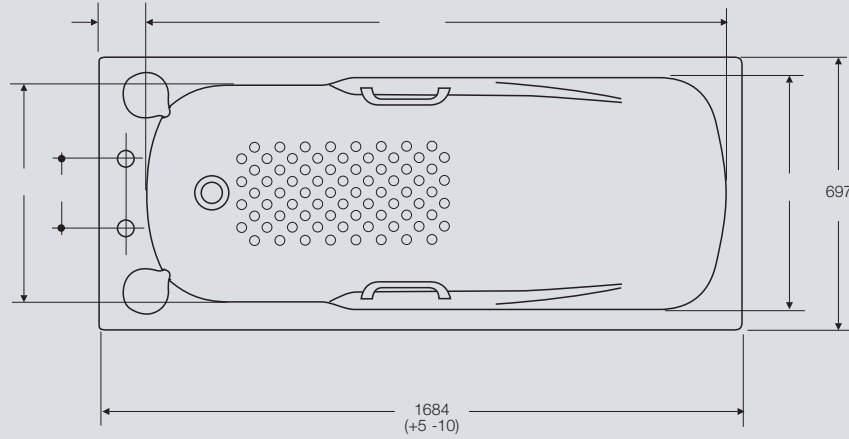

Dimensions are in millimetres and are approximate. Scale 1:20

Specifications – baths

Sandringham acrylic bath with handgrips

SANDRINGHAM ACRYLIC 1700 x 700MM BATH (SHOWN)

- | | | | |
|-------|----------------------------|-------|------------------------------|
| S1593 | 2 tapholes with handgrips | S1596 | No tapholes, no handgrips |
| S1594 | No tapholes with handgrips | S0905 | Universal 1700mm front panel |
| S1595 | 2 tapholes, no handgrips | S0906 | Universal 700mm end panel |