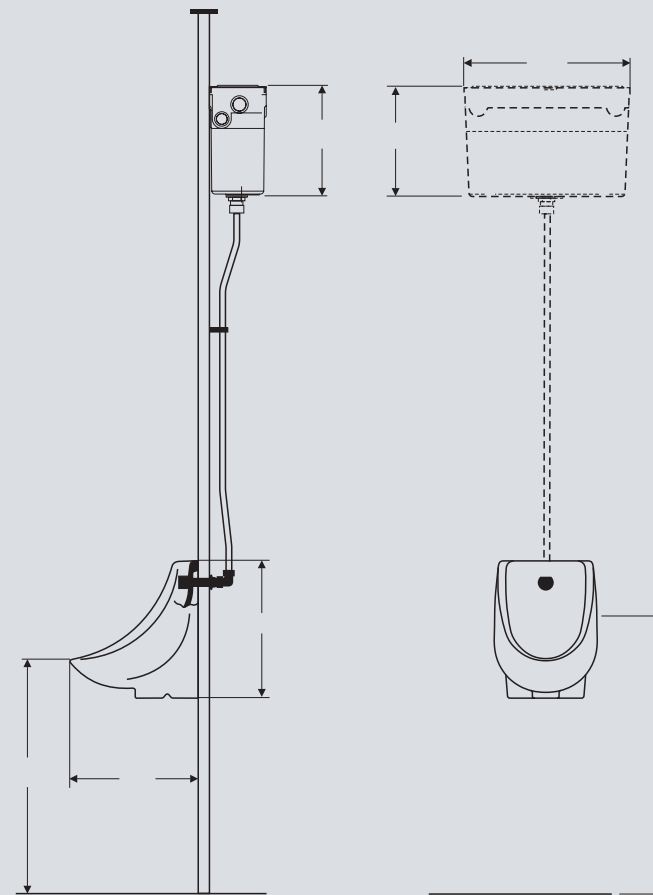

Sandringham wall hung wc

- SANDRINGHAM WALL HUNG WC**
- V3910 Wall hung WC
 - S920067 Support frame and bolts
 - S4032 Orion Plus seat and cover
 - S4033 Orion Plus seat no cover
 - S362267 Conceala 2 cistern
 - S4446MY Pneumatic push-button stainless steel
 - S4444 Pneumatic push-button chrome plastic
 - S362467 Conceala 2 with top inlet and dual pneumatic flush
 - S4397AA Contemporary flush plate – with Armitage Shanks logo

Also suitable for use with Armitage Shanks In-Wall Systems

Sandringham low level wc

- SANDRINGHAM MAGNIA LOW LEVEL WC**
- S3510 Low level WC pan
 - S3900 Cistern side supply with lever
 - S3902 Cistern bottom supply with lever
 - S4055 Gemini seat and cover

Dimensions are in millimetres and are approximate. Scale 1:20

Specifications – urinals

Sandringham urinal – back inlet spreader

SANDRINGHAM URINAL – BACK INLET SPREADER

- S6103 Sandringham urinal
- S6265AA Back inlet spreader
- S9275 Concealed steel hangers