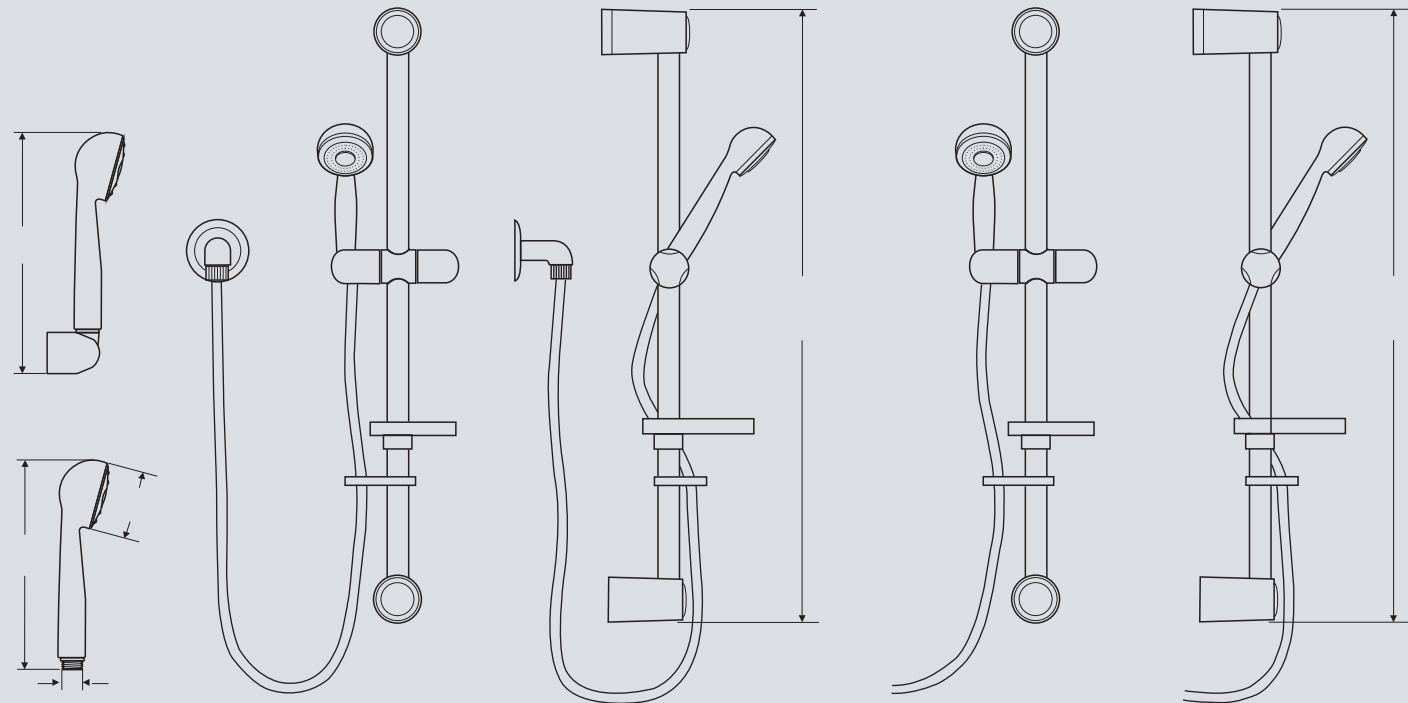

Shower kits

SANDRINGHAM BIV SHOWER KIT
S7836AA Sandringham BIV shower – with elbow

SANDRINGHAM EV SHOWER KIT
S7835AA Sandringham EV shower kit – no elbow