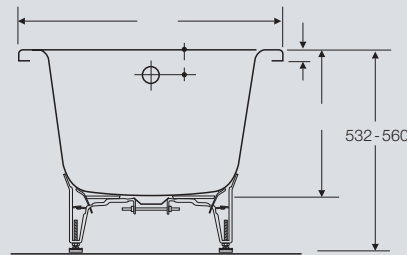

Sandringham steel bath with handgrips

SANDRINGHAM STEEL 1700 x 700MM BATH WITH HANDGRIPS (SHOWN)

S1705	2 tapholes with handgrips	S0916	End panel
S0915	Flat front panel	S9365	Plastic edging strip

SANDRINGHAM STEEL 1500 x 700MM BATH WITH HANDGRIPS

S1700	2 tapholes with handgrips	S0916	End panel
S0915	Flat front panel	S9365	Plastic edging strip