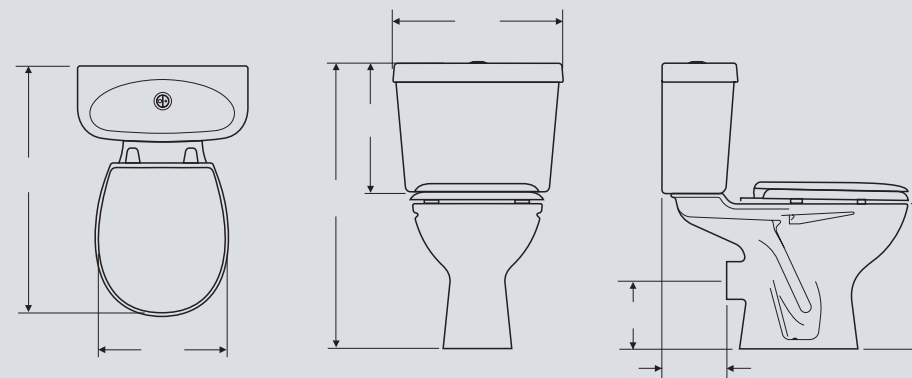

	640mm	560mm	510mm
A	635	560	510
B	465	410	410

Specifications – WCs

Sandringham close-coupled wc (push-button cistern)

SANDRINGHAM CLOSE-COUPLED WC PUSH-BUTTON CISTERN

- E2910 Close-coupled WC
- S3660 Universal cistern with push-button dual flush
- S4045 Orion 3 seat and cover