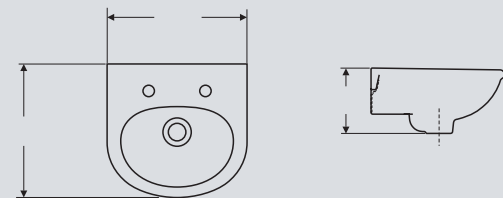

Sandringham 370mm handrinse basin

SANDRINGHAM 370mm HANDRINSE BASIN