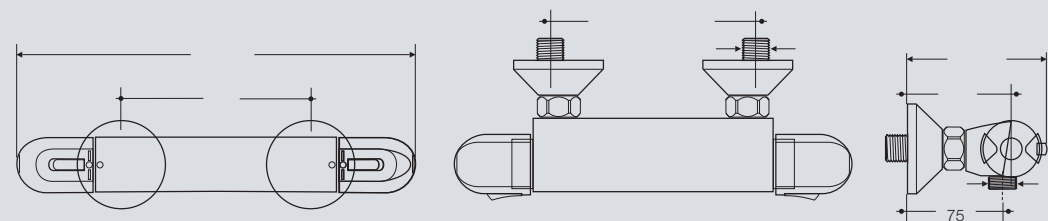

Specifications – showers

Shower valves

SANDRINGHAM BUILT IN MANUAL SHOWER VALVE
S7833AA Sandringham built in manual shower valve

SANDRINGHAM BUILT IN THERMOSTATIC SHOWER VALVE
S7832AA Sandringham built in thermostatic shower valve