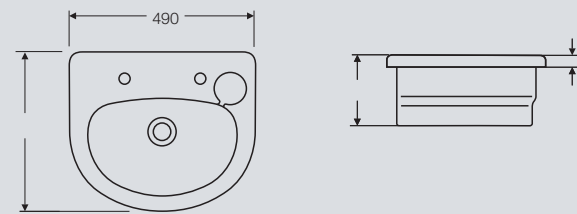

Sandringham 500mm countertop basin

SANDRINGHAM 500mm COUNTERTOP BASIN

- S2507 1 taphole, overflow
- S2508 2 tapholes, overflow and chainhole
- S2509 2 tapholes, overflow, no chainhole