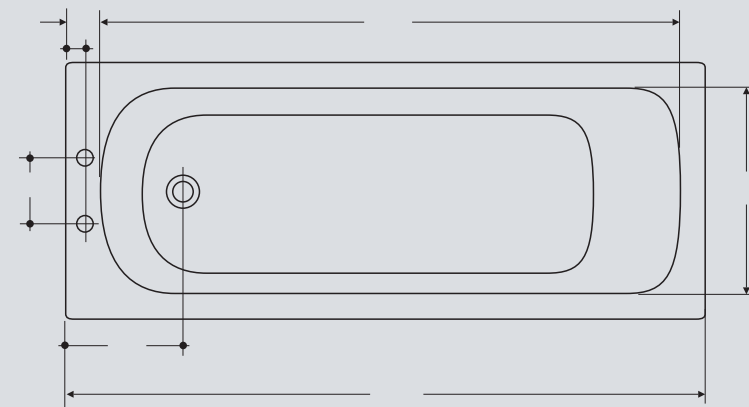

Sandringham steel bath without handgrips

SANDRINGHAM STEEL 1700 x 700MM BATH WITHOUT HANDGRIPS (SHOWN)

S1712	2 tapholes, no handgrips	S0916	End panel
S0915	Flat front panel	S9365	Plastic edging strip

SANDRINGHAM STEEL 1500 x 700MM BATH WITHOUT HANDGRIPS

S1711	No tapholes, no handgrips	S0916	End panel