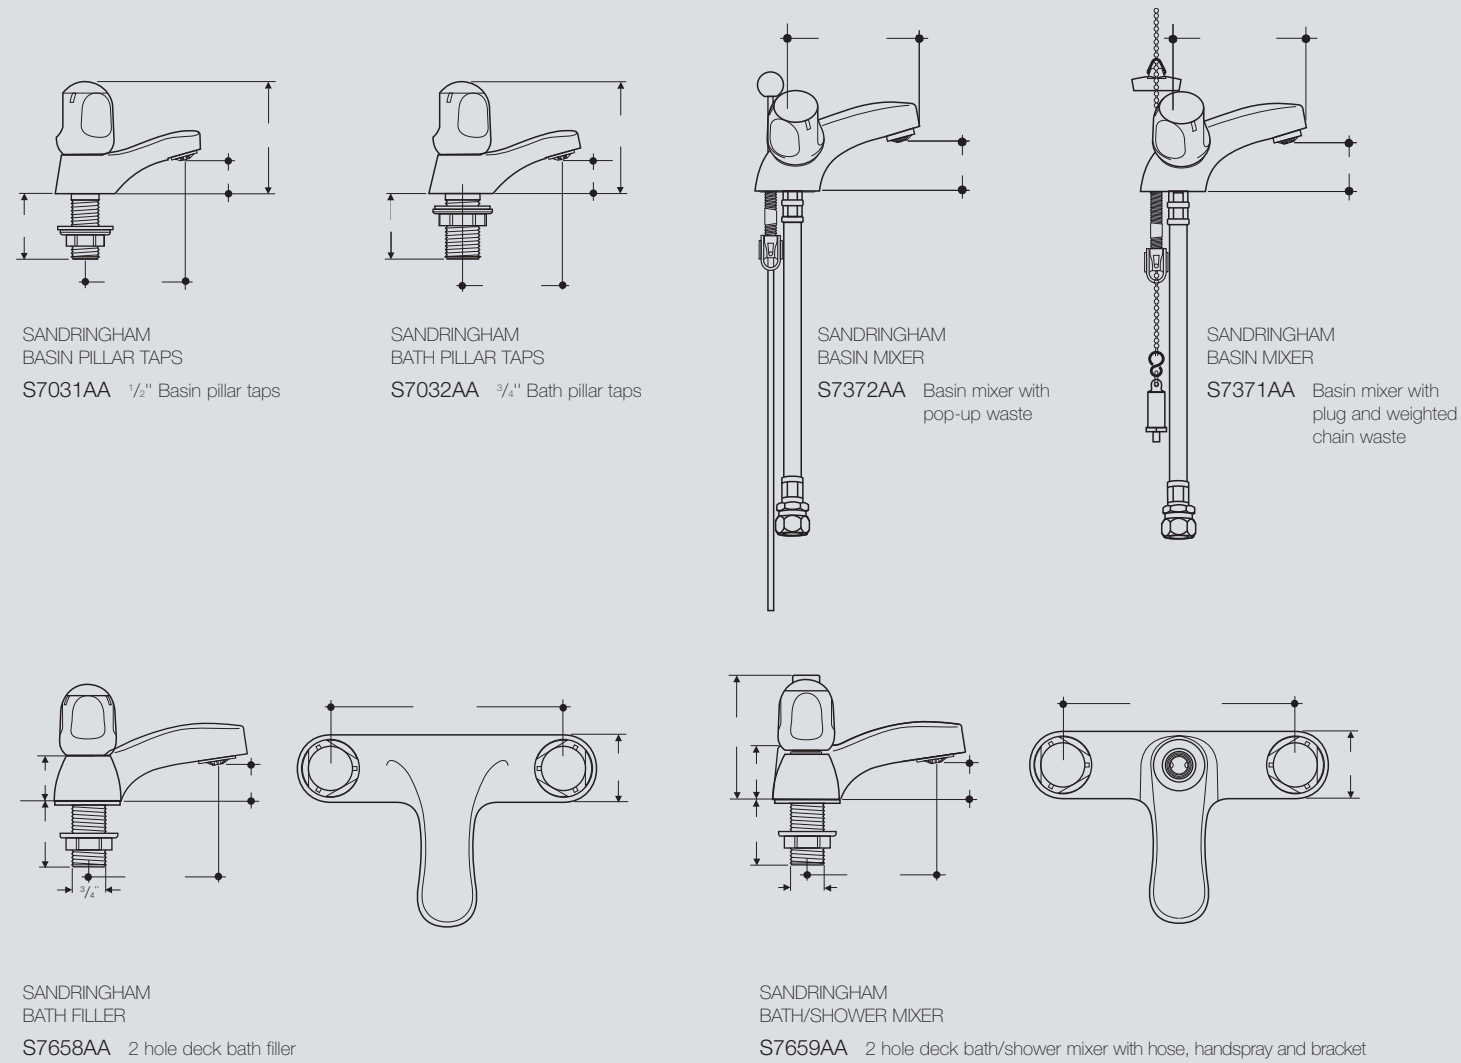

Specifications – brassware

Sandringham

Sandringham Non-Concussive