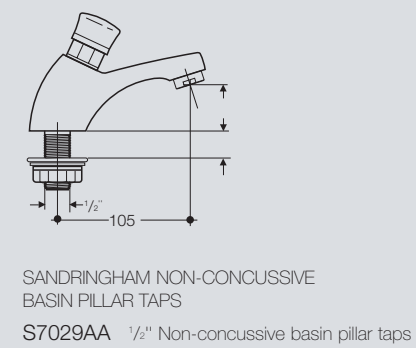

Specifications – brassware

Sandringham

Sandringham Non-Concussive

Specifications – brassware

Sandringham Lever

Sandringham Crosshead

Sandringham brassware is suitable for high and low pressure supplies and comes complete with fitted chrome acrylic handles except non-concussive basin taps that are supplied with fitted chrome metal handles and are suitable for high pressure supplies only (min 1 bar).