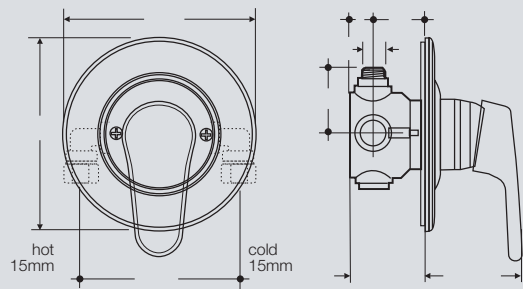

Specifications – showers

Shower valves

SANDRINGHAM BUILT IN MANUAL SHOWER VALVE
S7833AA Sandringham built in manual shower valve