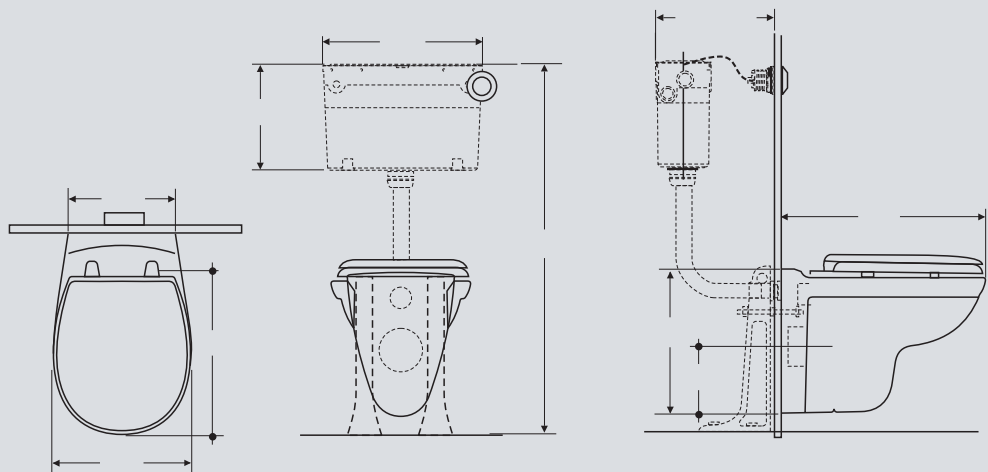

1. **SANDRINGHAM WALL HUNG WC**
2. V3910 Wall hung WC
   - S920067 Support frame and bolts
   - S4032 Orion Plus seat and cover
   - S4033 Orion Plus seat no cover
   - S362267 Conceala 2 cistern
   - S4446MY Pneumatic push-button stainless steel
   - S4444 Pneumatic push-button chrome plastic
   - S362467 Conceala 2 with top inlet and dual pneumatic flush
   - S4397AA Contemporary flush plate – with Armitage Shanks logo

Also suitable for use with Armitage Shanks In-Wall Systems

Sandringham low level wc