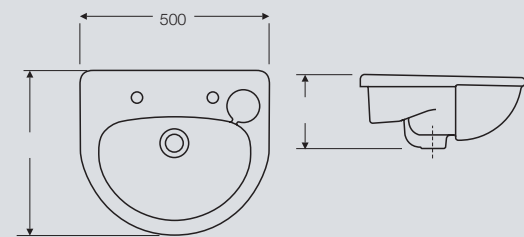

Sandringham 500mm semi-countertop basin

SANDRINGHAM 500mm SEMI-COUNTERTOP BASIN

- S2458 1 taphole, overflow
- S2459 2 tapholes, overflow and chainhole
- S2462 2 tapholes, overflow, no chainhole