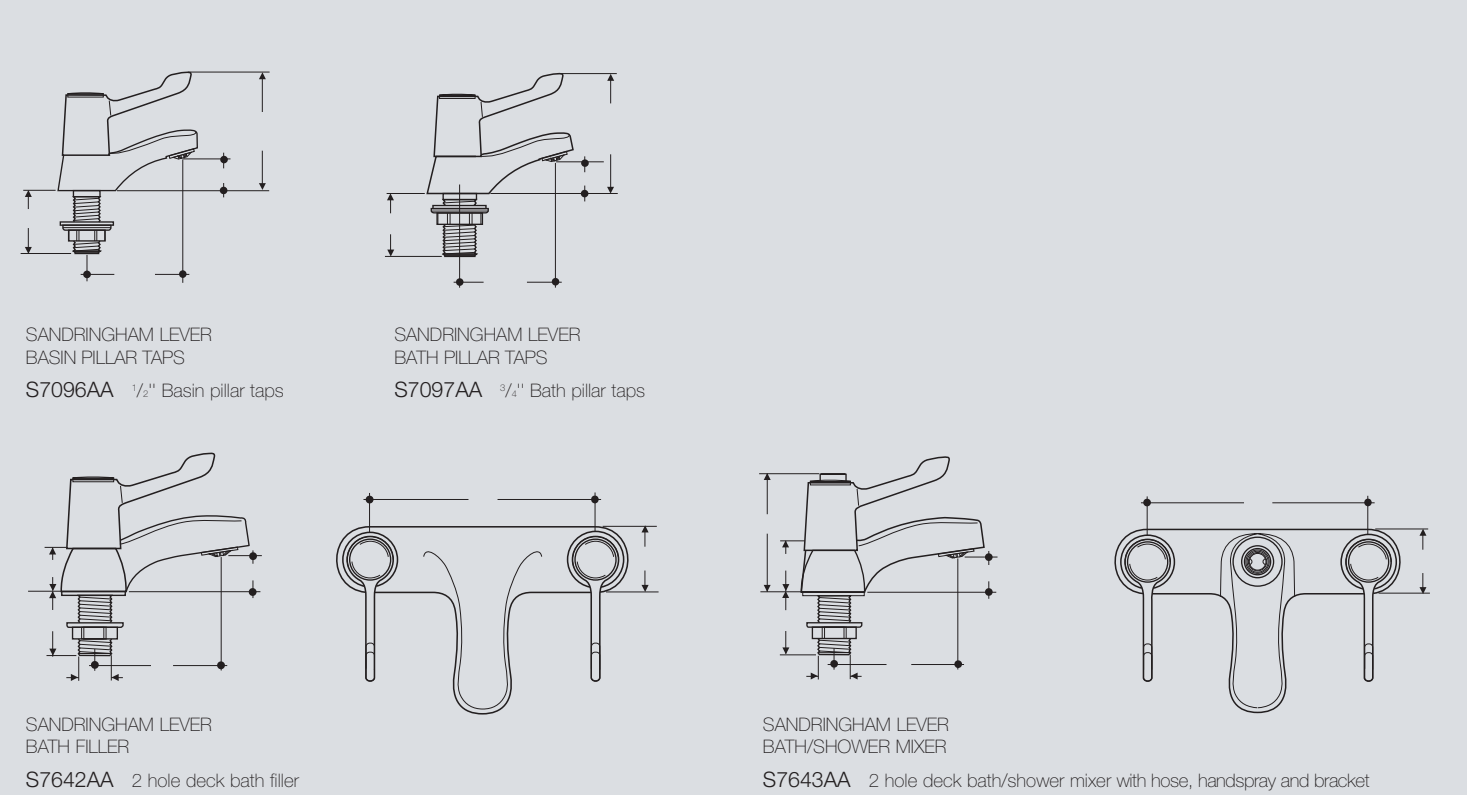

Specifications – brassware

Sandringham

Sandringham Non-Concussive

Specifications – brassware

Sandringham Lever

Sandringham Crosshead

Sandringham brassware is suitable for high and low pressure supplies and comes complete with fitted chrome acrylic handles except non-concussive basin taps that are supplied with fitted chrome metal handles and are suitable for high pressure supplies only (min 1 bar).