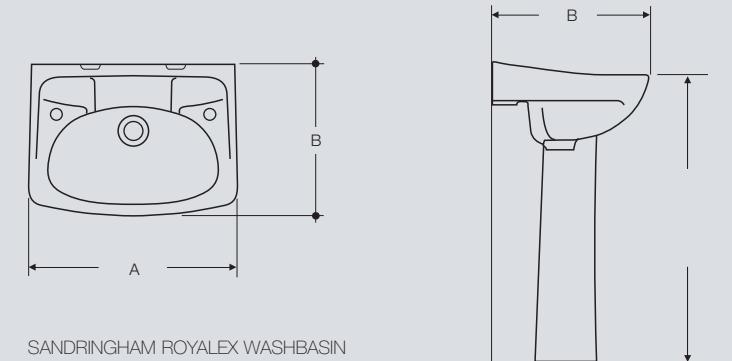

Sandringham Royalex washbasin

SANDRINGHAM ROYALEX WASHBASIN

- S2180 510mm 2 tapholes, overflow and chainhole
- S2170 560mm 2 tapholes, overflow and chainhole
- S2175 640mm 2 tapholes, overflow and chainhole
- S2955 Ova pedestal

	640mm	560mm	510mm
A	635	560	510
B	465	410	410