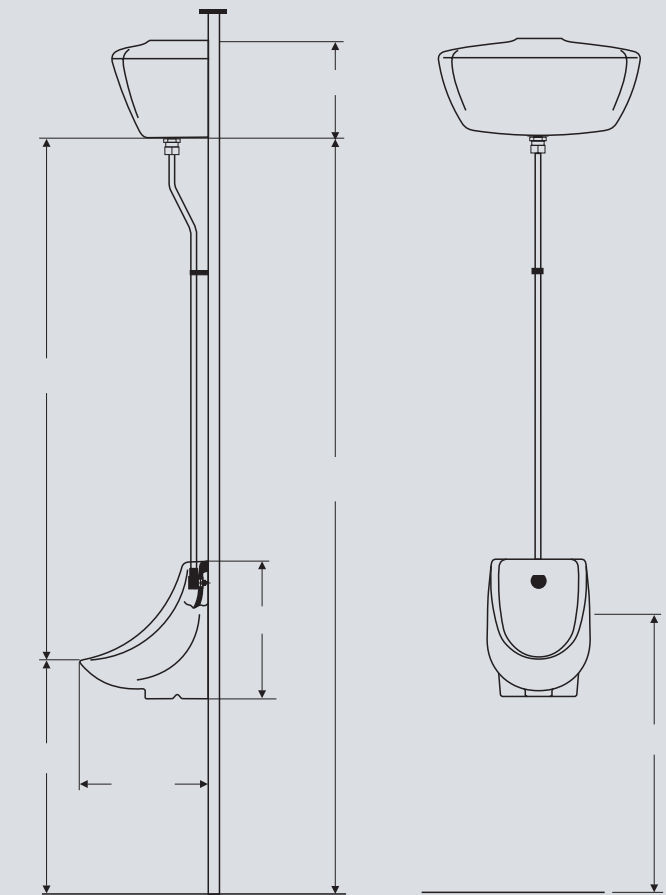

Sandringham urinal – top inlet spreader

SANDRINGHAM URINAL – TOP INLET SPREADER

- S6103 Sandringham urinal
- S6266AA Top inlet spreader
- S9275 Concealed steel hangers

- S8850 Domed plastic waste
- S8915 1½" White plastic bottle trap (available in white only)

- S8850 Domed plastic waste
- S8915 1½" White plastic bottle trap (available in white only)

Flushpipes

CONCEALED FLUSHPIPES (CONCEALA)

- S6226NU Concealed flushpipes – range of 1 (Conceala)
- S6227NU Concealed flushpipes – range of 2 (Conceala)
- S6228NU Concealed flushpipes – range of 3 (Conceala)
- S6229NU Concealed flushpipes – range of 4 (Conceala)
- S6230NU Concealed flushpipes – range of 5 (Conceala)
- S6231NU Concealed flushpipes – range of 6 (Conceala)

EXPOSED FLUSHPIPES (MURA)

- S6220MY Exposed flushpipes – range of 1 (Mura)
- S6221MY Exposed flushpipes – range of 2 (Mura)
- S6222MY Exposed flushpipes – range of 3 (Mura)
- S6223MY Exposed flushpipes – range of 4 (Mura)
- S6224MY Exposed flushpipes – range of 5 (Mura)
- S6225MY Exposed flushpipes – range of 6 (Mura)

EXPOSED FLUSHPIPES (REGAL)

- S6232MY Exposed flushpipes – range of 1 (Regal)
- S6233MY Exposed flushpipes – range of 2 (Regal)
- S6234MY Exposed flushpipes – range of 3 (Regal)
- S6235MY Exposed flushpipes – range of 4 (Regal)

Dimensions are in millimetres and are approximate. Scale 1:20