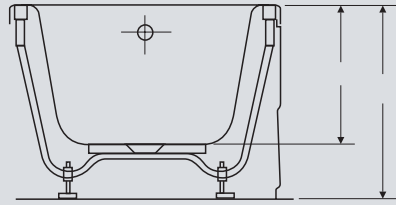

Dimensions are in millimetres and are approximate. Scale 1:20

Specifications – baths

Sandringham acrylic bath with handgrips

SANDRINGHAM ACRYLIC 1700 x 700MM BATH (SHOWN)

- | | | | |
|-------|----------------------------|-------|------------------------------|
| S1593 | 2 tapholes with handgrips | S1596 | No tapholes, no handgrips |
| S1594 | No tapholes with handgrips | S0905 | Universal 1700mm front panel |
| S1595 | 2 tapholes, no handgrips | S0906 | Universal 700mm end panel |