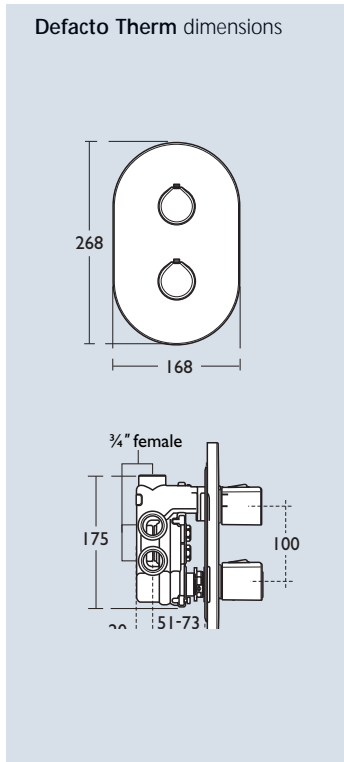

Shower valves

Alchemy, Artefact, Celano and Defacto Therm

Installation Suitability
Balanced or unbalanced high or low pressure water system. Maximum pressure differential 5:1. Modulating combination boilers. Power shower installation.

Operating Pressures
Minimum 0.1 Bar (1 metre from the bottom of the storage tank to shower head). Maximum 5.0 Bar pressure.

Choosing a shower	ALCHEMY	ARTEFACT	CELANO	DEFACTO
Do you have ...				
An instantaneous gas water heater or "combi" boiler?	•	•	•	•
An airing cupboard with a hot water cylinder?	•	•	•	•
A balanced high pressure water system?	•	•	•	•

Mixers and Taps

Choosing mixers and taps	ALCHEMY	ARTEFACT	CELANO	DEFACTO	REPRISE	ROSITA
Do you have ...						
An instantaneous gas water heater or "combi" boiler?	•	•	•	•	•	•
An airing cupboard with a hot water cylinder?*	•	•	•	•	•	•
A balanced high pressure water system?	•	•	•	•	•	•

Mixers and taps	ALCHEMY	ARTEFACT	CELANO	DEFACTO	REPRISE	ROSITA
Basin						
Single lever basin mixer	•	•	•	•		•
Dual control basin mixer	•				•	•
Basin mixer, three tap holes					•	
Vessel basin mixer	•	•		•		
Wall mounted basin mixer	•					
Bidet						
Bidet mixer	•	•	•	•	•	•
Bath						
Single lever bath filler, one tap hole	•	•	•	•		•
Dual control bath filler, two tap holes	•					
Dual control bath filler, three tap holes					•	
Bath shower mixer		•			•	•
Thermostatic bath shower mixer			•			•
Idealfill	•					
Standpipes	•					
Showering						
Built-in thermostatic shower valve	•	•	•	•		

* Excludes Artefact bath/shower mixer A3669AA

Ideal Waste System

Hidden overflow system
The Ideal Waste System is based on the scientific principle of equal water levels in communicating vessels. The height of the bath is lower, the water depth remains the same.