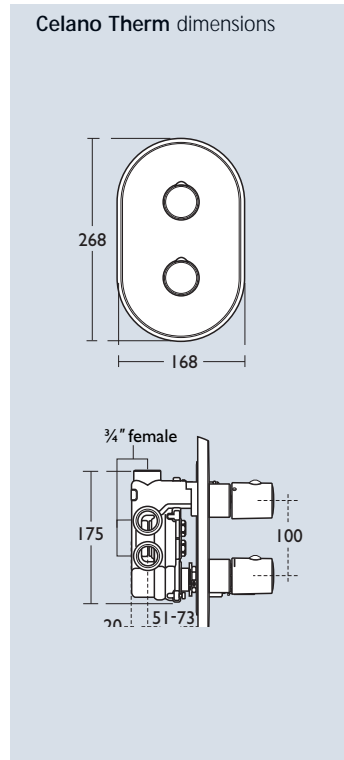

Shower valves

Alchemy, Artefact, Celano and Defacto Therm

Installation Suitability
Balanced or unbalanced high or low pressure water system. Maximum pressure differential 5:1. Modulating combination boilers. Power shower installation.

Operating Pressures
Minimum 0.1 Bar (1 metre from the bottom of the storage tank to shower head). Maximum 5.0 Bar pressure.