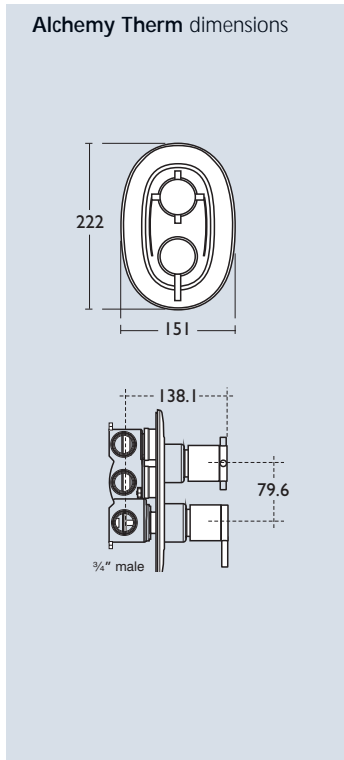

Shower valves

Alchemy, Artefact, Celano and Defacto Therm

Installation Suitability
Balanced or unbalanced high or low pressure water system. Maximum pressure differential 5:1. Modulating combination boilers. Power shower installation.

Operating Pressures
Minimum 0.1 Bar (1 metre from the bottom of the storage tank to shower head). Maximum 5.0 Bar pressure.