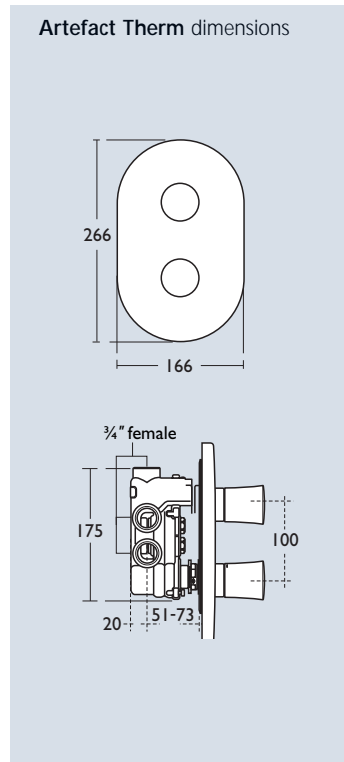

Shower valves

Alchemy, Artefact, Celano and Defacto Therm

Installation Suitability
Balanced or unbalanced high or low pressure water system. Maximum pressure differential 5:1. Modulating combination boilers. Power shower installation.

Operating Pressures
Minimum 0.1 Bar (1 metre from the bottom of the storage tank to shower head). Maximum 5.0 Bar pressure.

Choosing a shower	ALCHEMY	ARTEFACT	CELANO	DEFACTO
Do you have ...				
An instantaneous gas water heater or "combi" boiler?	•	•	•	•
An airing cupboard with a hot water cylinder?	•	•	•	•
A balanced high pressure water system?	•	•	•	•

Mixers and Taps

Choosing mixers and taps	ALCHEMY	ARTEFACT	CELANO	DEFACTO	REPRISE	ROSITA
Do you have ...						
An instantaneous gas water heater or "combi" boiler?	•	•	•	•	•	•
An airing cupboard with a hot water cylinder?*	•	•	•	•	•	•
A balanced high pressure water system?	•	•	•	•	•	•

Mixers and taps	ALCHEMY	ARTEFACT	CELANO	DEFACTO	REPRISE	ROSITA
Basin						
Single lever basin mixer	•	•	•	•		•
Dual control basin mixer	•				•	•
Basin mixer, three tap holes					•	
Vessel basin mixer	•	•		•		
Wall mounted basin mixer	•					
Bidet						
Bidet mixer	•	•	•	•	•	•
Bath						
Single lever bath filler, one tap hole	•	•	•	•		•
Dual control bath filler, two tap holes	•					
Dual control bath filler, three tap holes					•	
Bath shower mixer		•			•	•
Thermostatic bath shower mixer			•			•
Idealfill	•					
Standpipes	•					
Showering						
Built-in thermostatic shower valve	•	•	•	•		

* Excludes Artefact bath/shower mixer A3669AA

Ideal Waste System

Hidden overflow system
The Ideal Waste System is based on the scientific principle of equal water levels in communicating vessels. The height of the bath is lower, the water depth remains the same.