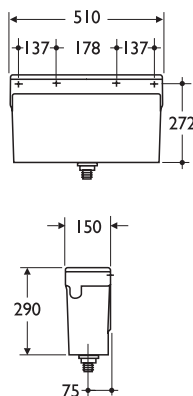

**Colours**

Available in White (01) only

**Standards**

Cisterns to BS 1876

**Options**

S6210 4.5 litre  
S6212 13.6 litre

- Concealed auto cistern
- For duct fixing

**Illustrated**

S6216 Conceala 9.0 litre auto cistern & cover, auto syphon and petcock

**Material**  
Plastic

**Weight**  
4.5 litre 4.0kg  
9.0 litre 4.0kg  
13.6 litre 4.0kg

**Colours**

Self-colour only

**Standards**

Cisterns to BS 1876

**Options**

S6215 4.5 litre  
S6217 13.6 litre