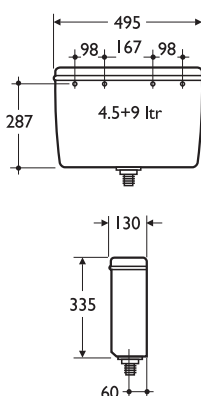

urinals

- Slim auto cistern
- Three capacities

**Illustrated**

S6211 Regal 9.0 litre auto cistern & cover, auto syphon and petcock

**Material**  
Plastic

**Weight**  
4.5 litre 4.0kg  
9.0 litre 4.0kg  
13.6 litre 4.5kg

**Colours**

Available in White (01) only

**Standards**

Cisterns to BS 1876

**Options**

S6210 4.5 litre  
S6212 13.6 litre

- Concealed auto cistern
- For duct fixing

**Illustrated**

S6216 Conceala 9.0 litre auto cistern & cover, auto syphon and petcock

**Material**  
Plastic

**Weight**  
4.5 litre 4.0kg  
9.0 litre 4.0kg  
13.6 litre 4.0kg

**Colours**

Self-colour only

**Standards**

Cisterns to BS 1876

**Options**

S6215 4.5 litre  
S6217 13.6 litre