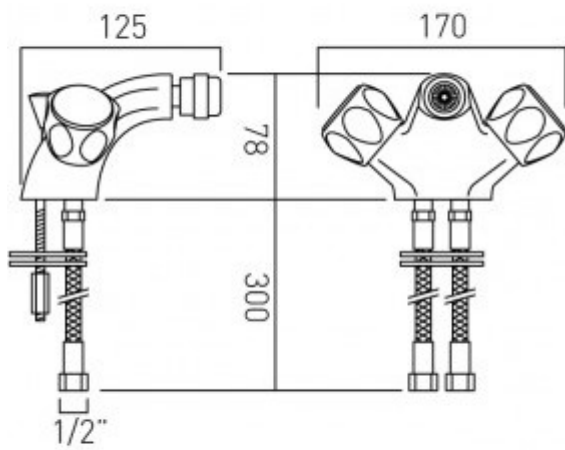

technical drawing

description:

mono bidet mixer
deck mounted
with pop-up waste
with water flow straightener
with water flow aerator
cold ceramic cartridge AST-VALVE/CD/CL-1/2
hot ceramic cartridge AST-VALVE/CD/HT-1/2
2 x 1/2" (nut) x 300mm flexipipe connections
deck mount drill hole diameter 33mm

finishes:

chrome

minimum operating pressure: 0.2 bar LP

ECO flow regulator: FR-100/5-PLA

guarantee:

12 year guarantee

VADO wedmore road cheddar somerset england bs27 3eb

tel 01934 744466 fax 01934 744345 sales@vado-uk.com www.vado-uk.com