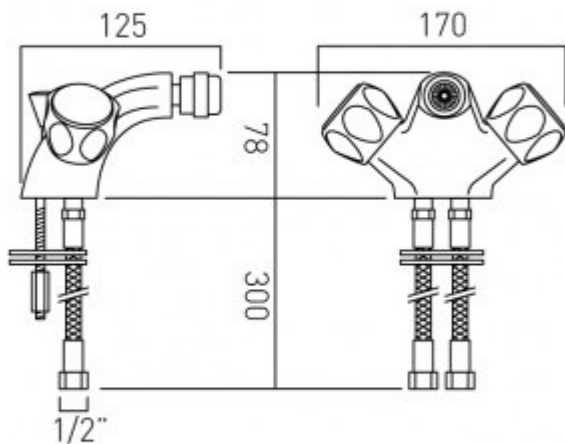

technical drawing

**description:**

mono bidet mixer  
deck mounted  
with pop-up waste  
with water flow straightener  
with water flow aerator  
cold ceramic cartridge AST-VALVE/CD/CL-1/2  
hot ceramic cartridge AST-VALVE/CD/HT-1/2  
2 x 1/2" (nut) x 300mm flexipipe connections  
deck mount drill hole diameter 33mm

**finishes:**

chrome

**minimum operating pressure:** 0.2 bar LP

**Eco** flow regulator: FR-100/5-PLA

**guarantee:**

12 year guarantee

VADO wedmore road cheddar somerset england bs27 3eb

tel 01934 744466 fax 01934 744345 sales@vado-uk.com www.vado-uk.com