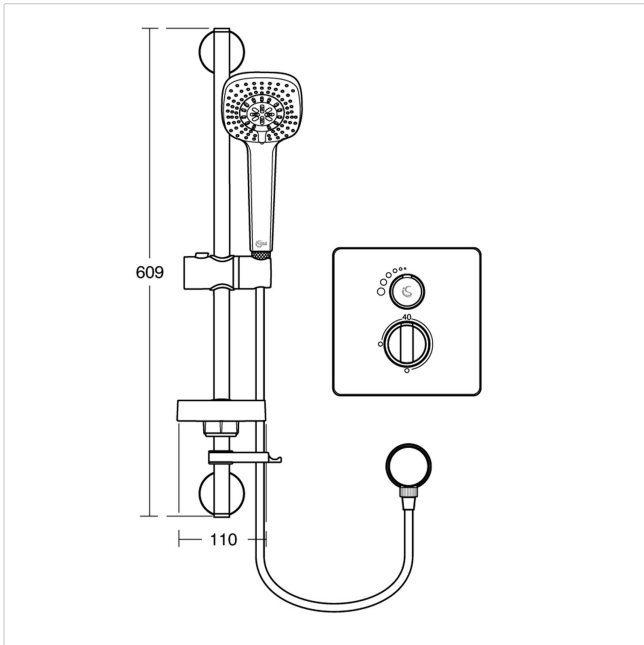

Frequently used applications

Factory	General Healthcare
Hotels	Office
Residential	Sports and Leisure
Student Accommodation	

Accreditations

TMV2
WRAS
Water Label

Tel: 0870 122 8822
Fax: 0870 122 8282
Email: info@idealspec.co.uk
Web: www.idealspec.co.uk

Date created: 27/02/2015