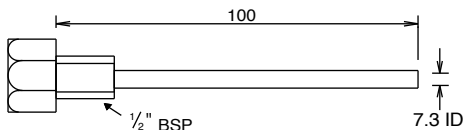

ACCESSORIES:

- **EE-9B** Spare brass pocket 100mm for EBS-2..9 (NOT for EBS-1)
- **EE-ST9** Stainless steel pocket 100mm for EBS-2..9 (NOT for EBS-1)