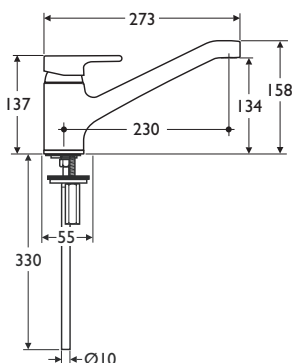

brassware
active

Lever operated mixer fittings designed for low/high pressure systems.

The bidet and kitchen mixers feature a CLICK cartridge which offers a limit on water flow by 50%.

The cartridge also incorporates a safety limiting device restricting movement of the handle on the hot side.

- Domestic and commercial use
- Lever operated mixers
- Closed fist operation

- Monoblock mixer
- CLICK cartridge

Illustrated
B8079AA Active 1/2in kitchen mixer with distinctive radial lever handle, chromium plated

Special notes
Minimum pressure 0.3 bar required