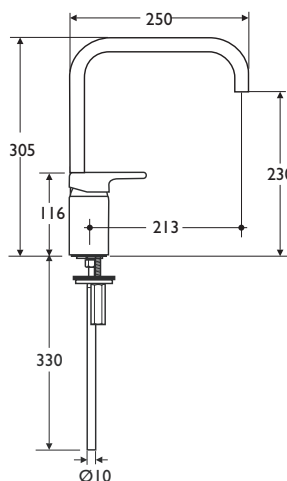

brassware
active

Lever operated mixer fittings designed for low/high pressure systems.

The bidet and kitchen mixers feature a CLICK cartridge which offers a limit on water flow by 50%.

The cartridge also incorporates a safety limiting device restricting movement of the handle on the hot side.

- Domestic and commercial use
- Lever operated mixers
- Closed fist operation

- Monoblock mixer
- CLICK cartridge

Illustrated
B8079AA Active 1/2in kitchen mixer with distinctive radial lever handle, chromium plated

Special notes
Minimum pressure 0.3 bar required

- Monoblock mixer - high spout
- CLICK cartridge

Illustrated
B8084AA Active 1/2in kitchen mixer high spout with distinctive radial lever handle, chromium plated