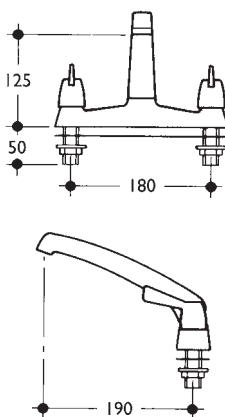

- Domestic and commercial use
- Quarter turn ceramic disc operation
- Chromium plated
- Contract brassware
- Suitable for closed fist operation

Illustrated

S7770AA 3/4in Alterna Quadrant quarter turn deck bath shower mixer fitting with ceramic discs, lever handles, shower kit with wall showering station, chromium plated.

S7935AA 1/2in Alterna Quadrant deck sink mixer with ceramic discs and lever handles, chromium plated

Special notes

Inlets screwed BSP male, bored and coned for copper tube. Consideration should be given to safe hot water delivery and the use of an appropriate temperature reduction device. Particularly suitable for handicapped people due to ease of operation.