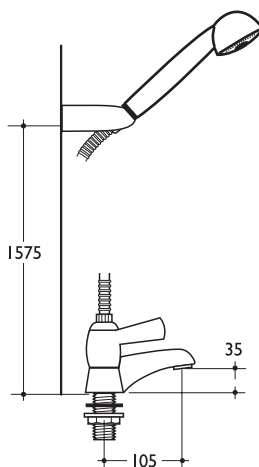

brassware

alterna quadrant

Alterna Quadrant bath and sink fittings are designed and manufactured for heavy duty use with all brass bodies and handles. Ease of use makes Alterna Quadrant suitable for universal access applications. Suitable for high low pressure systems.

- Domestic and commercial use
- Quarter turn ceramic disc operation
- Chromium plated
- Contract brassware
- Suitable for closed fist operation

Illustrated

S7770AA 3/4in Alterna Quadrant quarter turn deck bath shower mixer fitting with ceramic discs, lever handles, shower kit with wall showering station, chromium plated.

S7935AA 1/2in Alterna Quadrant deck sink mixer with ceramic discs and lever handles, chromium plated

Special notes

Inlets screwed BSP male, bored and coned for copper tube. Consideration should be given to safe hot water delivery and the use of an appropriate temperature reduction device. Particularly suitable for handicapped people due to ease of operation.