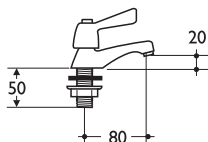

brassware

alterna quadrant

Alterna bath and washbasin fittings are designed and manufactured for heavy duty use with all brass bodies and handles.

Ease of use makes Alterna Quadrant suitable for universal access applications.

Suitable for low or high pressure systems.

- Domestic and commercial use
- Quarter turn CD operation
- Chromium plated
- Contract brassware
- Suitable for closed fist operation

**Illustrated**

S7185AA 1/2in Alterna Quadrant, quarter turn washbasin pillar taps with ceramic discs. WRAS approved

S7188AA 3/4in Alterna Quadrant, quarter turn bath pillar taps with ceramic discs, chromium plated.

Special notes

Inlets screwed BSP male, bored and coned for copper tube. Consideration should be given to safe hot water delivery and the use of an appropriate temperature reduction device.