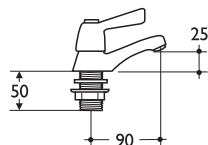

brassware

alterna quadrant

Alterna bath and washbasin fittings are designed and manufactured for heavy duty use with all brass bodies and handles.

Ease of use makes Alterna Quadrant suitable for universal access applications.

Suitable for low or high pressure systems.

- Domestic and commercial use
- Quarter turn CD operation
- Chromium plated
- Contract brassware
- Suitable for closed fist operation

Illustrated

S7185AA 1/2in Alterna Quadrant, quarter turn washbasin pillar taps with ceramic discs. WRAS approved

S7188AA 3/4in Alterna Quadrant, quarter turn bath pillar taps with ceramic discs, chromium plated.

Special notes

Inlets screwed BSP male, bored and coned for copper tube. Consideration should be given to safe hot water delivery and the use of an appropriate temperature reduction device.

Particularly suitable for handicapped people due to the ease of operation. Pillar taps come supplied with brass back nuts

contract

brassware