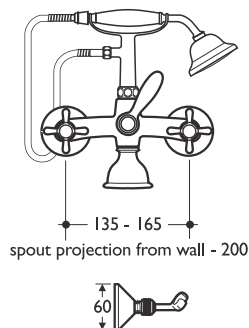

- Bath & shower mixer
- Shower kit

Illustrated
E6125AA Kingston bath & shower mixer

Weight
Single 5.0kg

Special notes
Supplied with handles, handspray, hose and showering station

- Wall mounted bath & shower mixer
- Shower kit

Illustrated
E6175AA Kingston dual control wall mounted bath & shower mixer chromium plated

Weight
Single 4.0kg

Special notes
Supplied with handles, handspray, hose and showering station. Spout projection from wall 200mm