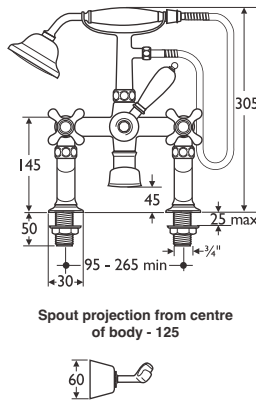

- Bath & shower mixer
- Shower kit

Illustrated
E6125AA Kingston bath & shower mixer

Weight
Single 5.0kg

Special notes
Supplied with handles, handspray, hose and showering station

- Wall mounted bath & shower mixer
- Shower kit

Illustrated
E6175AA Kingston dual control wall mounted bath & shower mixer chromium plated

Weight
Single 4.0kg

Special notes
Supplied with handles, handspray, hose and showering station. Spout projection from wall 200mm