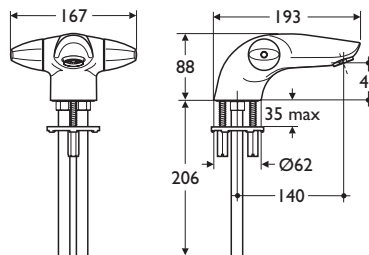

- Domestic use
- Drip free long lasting ceramic discs
- Dual controls

- 1 hole bath mixer
- Chromium plated

Illustrated

B8244AA Ceraplan Disc
1 hole bath filler,
chromium plated

Weight

Single 2.8kg

Special Notes

Inlets with 15mm plain copper tails. Consideration should be given to safe hot water delivery and the use of an appropriate temperature reduction device

- 2 hole bath mixer
- Chromium plated

Illustrated

B8254AA Ceraplan Disc
³/₄in 2 hole bath filler,
chromium plated

Weight

Single 2.6kg

Special Notes

Inlets ³/₄in BSP male. Consideration should be given to safe hot water delivery and the use of an appropriate temperature reduction device