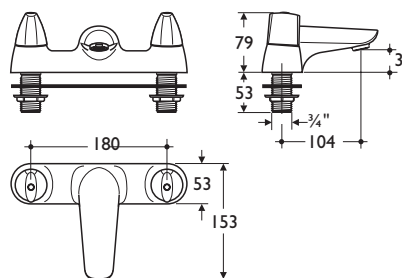

Inlets with 15mm plain copper tails. Consideration should be given to safe hot water delivery and the use of an appropriate temperature reduction device

- 2 hole bath mixer
- Chromium plated

Illustrated

B8254AA Ceraplan Disc
³/₄in 2 hole bath filler,
chromium plated

Weight

Single 2.6kg

Special Notes

Inlets ³/₄in BSP male. Consideration should be given to safe hot water delivery and the use of an appropriate temperature reduction device