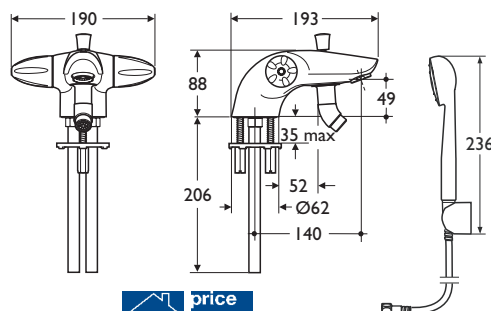

- Domestic use
- Separate hot and cold dual control

- Dual control bath/shower mixer
- Chromium plated

**Illustrated**

B8259AA Ceraplan Duo  
3/4in 2 hole bath/shower mixer with shower kit, chromium plated

**Special Notes**

Inlets 3/4in BSP male. Consideration should be given to safe hot water delivery and the use of an appropriate temperature reduction device

**Weight**

Single 3.4kg

- Bath & shower mixer
- Chromium plated

**Illustrated**

B8251AA Ceraplan Duo  
1 hole bath/shower mixer with shower kit, chromium plated

**Special Notes**

15mm plain copper tails. Consideration should be given to safe hot water delivery and the use of an appropriate temperature reduction device

**Weight**

Single 3.6kg

modern  
brassware