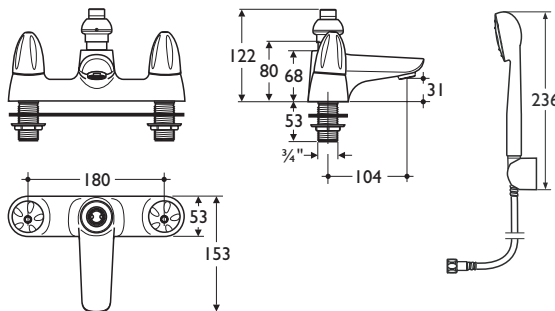

- Domestic use
- Separate hot and cold dual control

- Dual control bath/shower mixer
- Chromium plated

**Illustrated**

B8259AA Ceraplan Duo  
3/4in 2 hole bath/shower mixer with shower kit, chromium plated

**Special Notes**

Inlets 3/4in BSP male. Consideration should be given to safe hot water delivery and the use of an appropriate temperature reduction device

**Weight**

Single 3.4kg

- Bath & shower mixer
- Chromium plated

**Illustrated**

B8251AA Ceraplan Duo  
1 hole bath/shower mixer with shower kit, chromium plated

**Special Notes**

15mm plain copper tails. Consideration should be given to safe hot water delivery and the use of an appropriate temperature reduction device