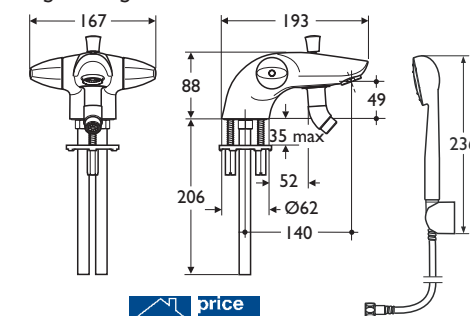

Special Notes

Inlets 3/4in BSP male. Consideration should be given to safe hot water delivery and the use of an appropriate temperature reduction device

Weight

Single 3.5kg

- 1 hole bath/shower mixer
- Chromium plated

Illustrated

B8246AA Ceraplan Disc 1 hole bath/shower monoblock mixer with shower kit, chromium plated

Special Notes

15mm plain copper tails. Consideration should be given to safe hot water delivery and the use of an appropriate temperature reduction device

Weight

Single 3.7kg

modern
brassware