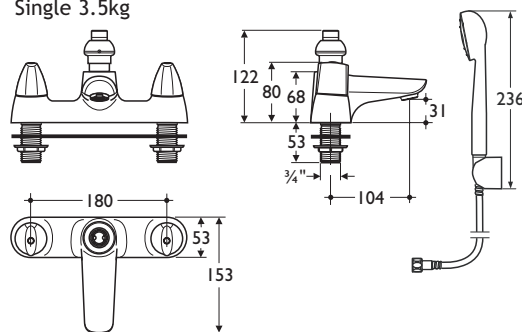

- Domestic use
- Drip free long lasting ceramic discs
- Dual controls

- 2 hole bath/shower mixer
- Chromium plated

Illustrated

B8255AA Ceraplan Disc 3/4in 2 hole bath/shower mixer with shower kit, chromium plated

Special Notes

Inlets 3/4in BSP male. Consideration should be given to safe hot water delivery and the use of an appropriate temperature reduction device

Weight

Single 3.5kg

- 1 hole bath/shower mixer
- Chromium plated

Illustrated

B8246AA Ceraplan Disc 1 hole bath/shower monoblock mixer with shower kit, chromium plated

Special Notes

15mm plain copper tails. Consideration should be given to safe hot water delivery and the use of an appropriate temperature reduction device

Weight

Single 3.7kg

modern
brassware