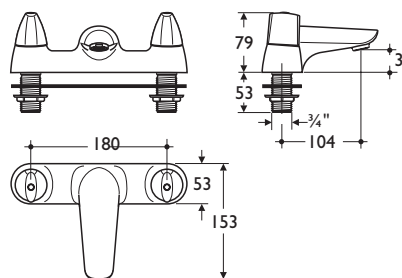

**Special Notes**

Inlets with 15mm plain copper tails. Consideration should be given to safe hot water delivery and the use of an appropriate temperature reduction device

- 2 hole bath mixer
- Chromium plated

**Illustrated**

**B8254AA Ceraplan Disc**  
<sup>3</sup>/<sub>4</sub>in 2 hole bath filler,  
chromium plated

**Weight**

Single 2.6kg

**Special Notes**

Inlets <sup>3</sup>/<sub>4</sub>in BSP male. Consideration should be given to safe hot water delivery and the use of an appropriate temperature reduction device