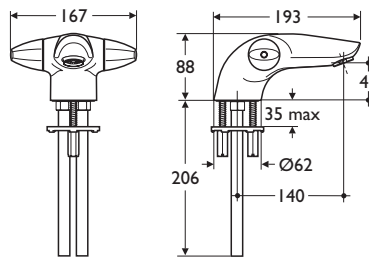

- Domestic use
- Drip free long lasting ceramic discs
- Dual controls

- 1 hole bath mixer
- Chromium plated

**Illustrated**

**B8244AA Ceraplan Disc**  
1 hole bath filler,  
chromium plated

**Weight**

Single 2.8kg

**Special Notes**

Inlets with 15mm plain copper tails. Consideration should be given to safe hot water delivery and the use of an appropriate temperature reduction device

- 2 hole bath mixer
- Chromium plated

**Illustrated**

**B8254AA Ceraplan Disc**  
<sup>3</sup>/<sub>4</sub>in 2 hole bath filler,  
chromium plated

**Weight**

Single 2.6kg

**Special Notes**

Inlets <sup>3</sup>/<sub>4</sub>in BSP male. Consideration should be given to safe hot water delivery and the use of an appropriate temperature reduction device