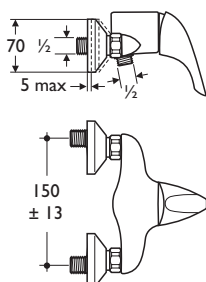

brassware

ceraplan sl

Lever operated mixer fittings designed for high pressure systems - minimum 1.0 bar.

- Domestic and commercial use
- Lever operated mixers
- Easy to operate DDA compliant
- Drip free long lasting ceramic discs

- Single lever exposed manual bath/shower mixer
- Chromium plated

Illustrated
B3697AA Ceraplan SL exposed manual wall bath/shower mixer, chromium plated

Special Notes
For use with Trevi shower kits and power shower accessories. Consideration should be given to safe hot water delivery and the use of an appropriate temperature reduction device