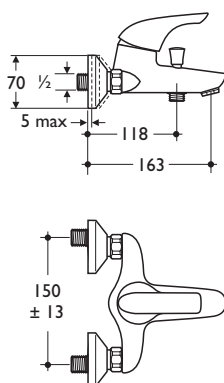

brassware

ceraplan sl

Lever operated mixer fittings designed for high pressure systems - minimum 1.0 bar.

- Domestic and commercial use
- Lever operated mixers
- Easy to operate DDA compliant
- Drip free long lasting ceramic discs

- Single lever exposed manual bath/shower mixer
- Chromium plated

Illustrated
B3697AA Ceraplan SL exposed manual wall bath/shower mixer, chromium plated

Special Notes
For use with Trevi shower kits and power shower accessories. Consideration should be given to safe hot water delivery and the use of an appropriate temperature reduction device