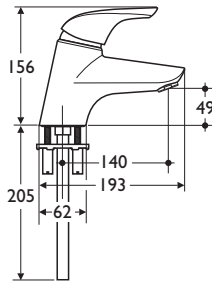

- Single lever bath filler
- Chromium plated

Illustrated
B7888AA Ceraplan SL
1 hole bath filler,
chromium plated

Special Notes
Suitable for balanced supplies. Inlets with 15mm plain copper tails. Consideration should be given to safe hot water delivery and the use of an appropriate temperature reduction device

- Bath pillar taps
- Chromium plated

Illustrated
B7885AA Ceraplan SL
3/4in bath pillar taps,
chromium plated

Special Notes
Suitable for balanced/unbalanced supplies. Inlets 3/4in BSP male. Pillar taps come supplied with brass back nuts. Consideration should be given to safe hot water delivery and the use of an appropriate temperature reduction device