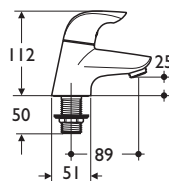

- Single lever bath filler
- Chromium plated

Illustrated
B7888AA Ceraplan SL
1 hole bath filler,
chromium plated

Special Notes
Suitable for balanced supplies. Inlets with 15mm plain copper tails. Consideration should be given to safe hot water delivery and the use of an appropriate temperature reduction device

- Bath pillar taps
- Chromium plated

Illustrated
B7885AA Ceraplan SL
3/4in bath pillar taps,
chromium plated

Special Notes
Suitable for balanced/unbalanced supplies. Inlets 3/4in BSP male. Pillar taps come supplied with brass back nuts. Consideration should be given to safe hot water delivery and the use of an appropriate temperature reduction device