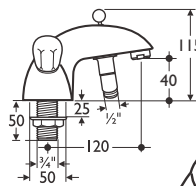

- *Bath & shower mixer*
- *Shower kit*

Illustrated
E6920AA Waterways dual control bath & shower mixer, no handles
E595001 Studio porcelain handles, white

Weight
Single 4.0kg

Special notes
Supplied complete with handspray, hose and showering station.
For handle options see page 9:1:51

modern

brassware