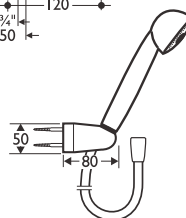

- *Dual control*
- *Suitable for domestic use only*

- *Bath filler*
- *Twin flow*

Illustrated
E6910AA Waterways dual control, twin flow bath filler, no handles
E595001 Studio porcelain handles, white

Weight
Single 3.0kg

Special notes
For handle options see page 9:1:51

- *Bath & shower mixer*
- *Shower kit*

Illustrated
E6920AA Waterways dual control bath & shower mixer, no handles
E595001 Studio porcelain handles, white

Weight
Single 4.0kg

Special notes
Supplied complete with handspray, hose and showering station.
For handle options see page 9:1:51

modern

brassware