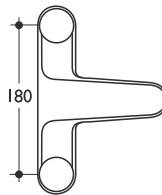

brassware
waterways

A comprehensive range of dual control brassware suitable for balanced and unbalanced low or high pressure systems.

See Technical Guidance for details on usage in unbalanced pressure systems.

- *Dual control*
- *Suitable for domestic use only*

- *Bath filler*
- *Twin flow*

Illustrated
E6910AA Waterways dual control, twin flow bath filler, no handles
E595001 Studio porcelain handles, white

Weight
Single 3.0kg

Special notes
For handle options see page 9:1:51

- *Bath & shower mixer*
- *Shower kit*

Illustrated
E6920AA Waterways dual control bath & shower mixer, no handles
E595001 Studio porcelain handles, white

Weight
Single 4.0kg

Special notes
Supplied complete with handspray, hose and showering station.
For handle options see page 9:1:51

modern

brassware