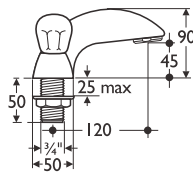

- *Dual control*
- *Suitable for domestic use only*

- *Bath filler*
- *Twin flow*

Illustrated
E6910AA Waterways dual control, twin flow bath filler, no handles
E595001 Studio porcelain handles, white

Weight
Single 3.0kg

Weight
Single 4.0kg

Special notes
Supplied complete with handspray, hose and showering station.
For handle options see page 9:1:51

modern

brassware