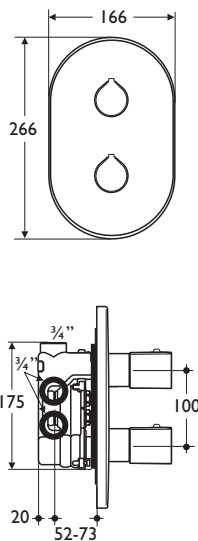

TT - using one cartridge meaning fewer moving parts and easier maintenance, the TT also uses reversible non-return valves.

- Domestic and commercial use
- Chromium plated

- Dual control exposed
- Chromium plated

modern
brassware

- Dual control build in
- Chromium plated

Illustrated
A4105AA Active, shower mixer faceplate and handles, CP no shower kit
A3969NU TT Built in thermostatic valve body

Special Notes
For use with Trevi shower kits and power shower accessories