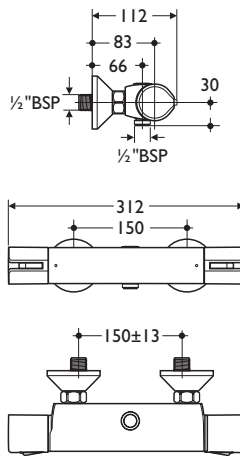

brassware
active thermostatic

Lever operated mixer fittings designed for low/high pressure systems.

Thermostatic - protects against surges in water temperature to offer a safe, constant showering experience

TT - using one cartridge meaning fewer moving parts and easier maintenance, the TT also uses reversible non-return valves.

- Domestic and commercial use
- Chromium plated

- Dual control exposed
- Chromium plated

modern
brassware

- Dual control build in
- Chromium plated

Illustrated
A4105AA Active, shower mixer faceplate and handles, CP no shower kit
A3969NU TT Built in thermostatic valve body

Special Notes
For use with Trevi shower kits and power shower accessories