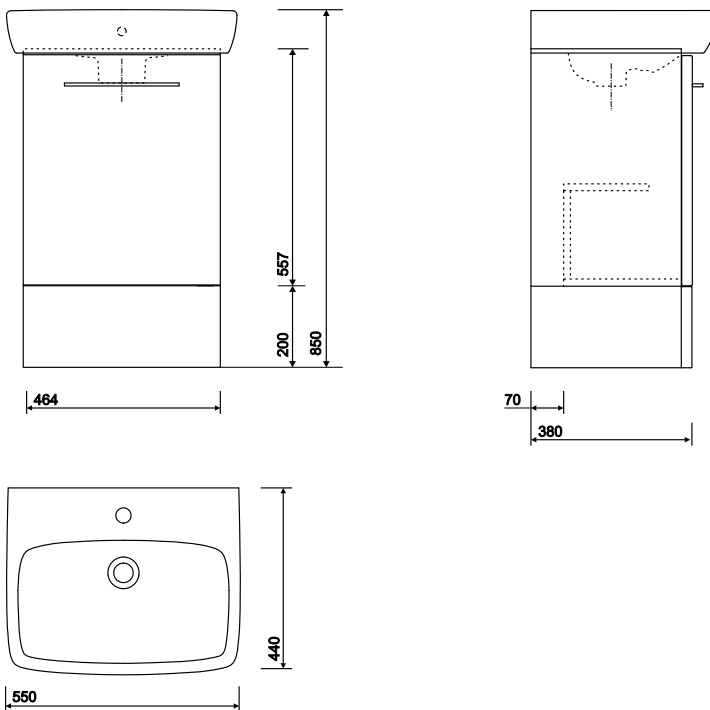

All measurements shown are in millimetres. Drawing sizes are not to scale.

Lawton Road, Alsager, Stoke-on-Trent ST7 2DF, UK
Tel: +44(0) 1270 879777 Fax: +44(0) 1270 873864
www.twyfordbathrooms.com UK Technical Helpline Tel: 0844 412 5921 Fax: 0844 412 5922

Twyford