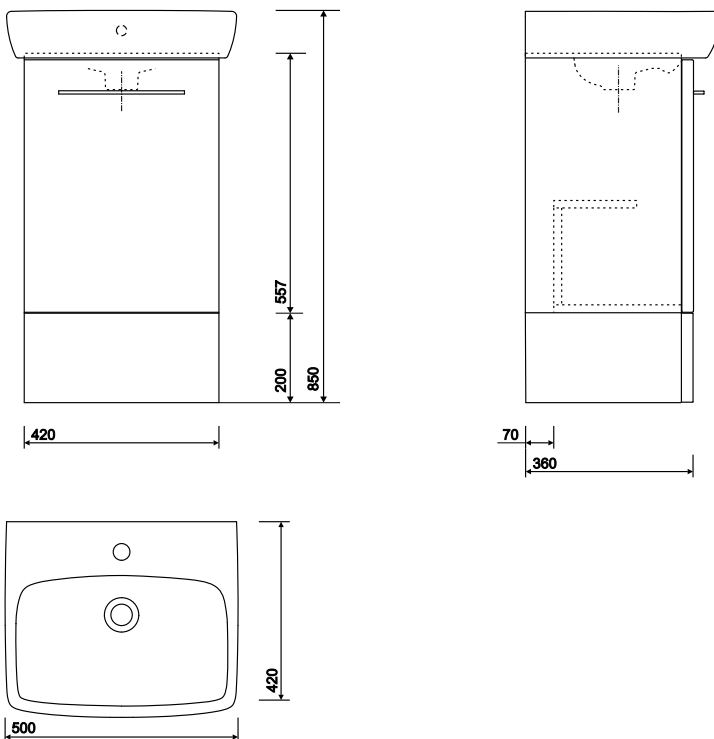

All measurements shown are in millimetres. Drawing sizes are not to scale.

Lawton Road, Alsager, Stoke-on-Trent ST7 2DF, UK
Tel: +44(0) 1270 879777 Fax: +44(0) 1270 873864
www.twyfordbathrooms.com UK Technical Helpline Tel: 0844 412 5921 Fax: 0844 412 5922

Twyford