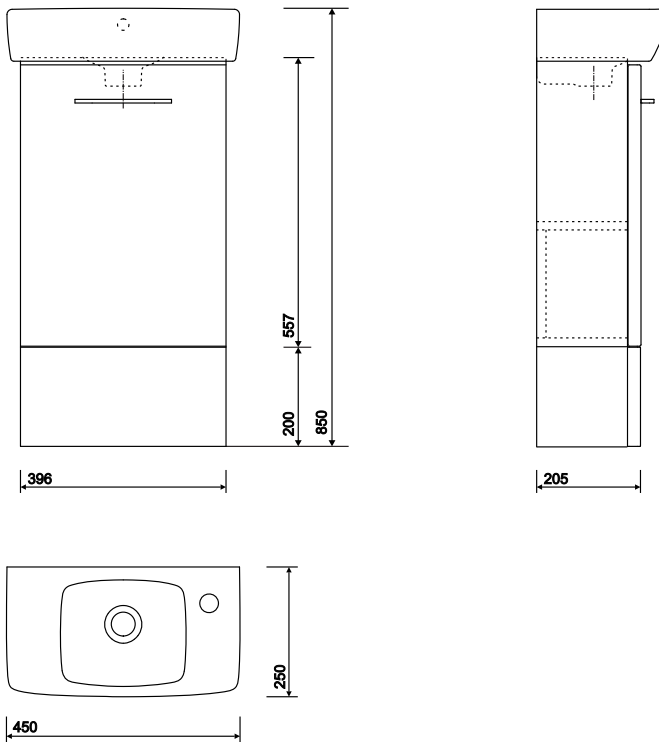

### furniture unit

396 x 557 x 205mm, including wall fixings:

White **E10373WH**

Grey Ash Wood **E10373GA**

### furniture washbasin

Compact 450 x 250mm:

1 tap hole: **E14811WH**

### optional extras

Internal door storage - White **E10001WH**

Towel hook - Polished Steel **E10004XX**

### colours

White gloss, Grey ash wood

All measurements shown are in millimetres. Drawing sizes are not to scale.

Lawton Road, Alsager, Stoke-on-Trent ST7 2DF, UK  
Tel: +44(0) 1270 879777 Fax: +44(0) 1270 873864  
www.twyfordbathrooms.com UK Technical Helpline Tel: 0844 412 5921 Fax: 0844 412 5922