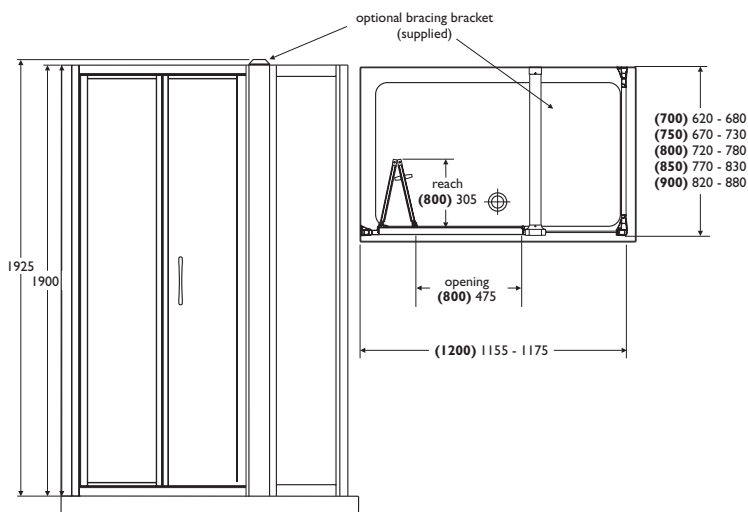

1200 corner with front panel