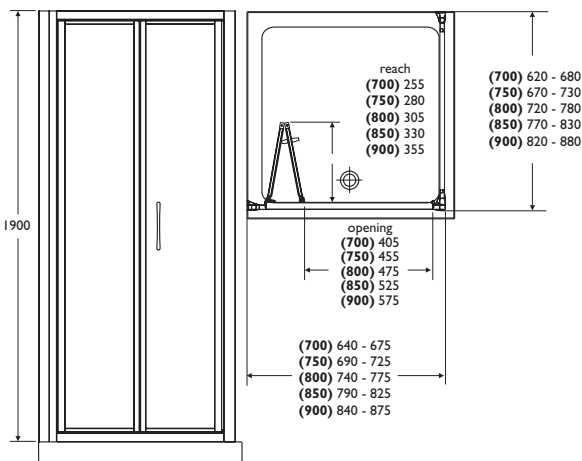

showers

joy corner infold

A contemporary, stylish framed enclosure with a space saving infold door. Suitable for installation on both upstand and flat top trays.

A wide range of sizes and spacers allow for versatility during installation.

- Domestic and hotel use
- 3mm toughened safety glass
- Fits flat top or upstand trays
- Intermediate sizes, see drawing below
- IdealClean coating
- 10 year guarantee

Illustrated

L8267AA Joy 750mm infold shower door, clear glass, Silver finish frame

L8273AA Joy 750mm side panel, clear glass, Silver finish frame

Weight

700mm door 31.9kg
750mm door 33.0kg
750mm side panel 22.0kg
800mm door 34.1kg
850mm door 34.1kg
850mm door 34.1kg
900mm door 35.2kg
900mm side panel 27.5kg
400mm front panel 17.0kg

Standards

Tested to BS EN 14428:2004

Options

L8266AA Joy 700mm infold shower door, clear glass, Silver finish frame

L8272AA Joy 700mm side panel, clear glass, Silver finish frame

L8268AA Joy 800mm infold shower door, clear glass, Silver finish frame

L8274AA Joy 800mm side panel, clear glass, Silver finish frame

L8269AA Joy 850mm infold shower door, clear glass, Silver finish frame

L8275AA Joy 850mm side panel, clear glass, Silver finish frame

L8270AA Joy 900mm infold shower door, clear glass, Silver finish frame

L8276AA Joy 900mm side panel, clear glass, Silver finish frame

L8271AA Joy 400mm front panel, clear glass, Silver finish frame.

For use with 800mm door to create a 1200 infold

Special Notes

Intermediate sizes allow installation where tray is buried or tiled into wall and the aperture available is reduced. Idealclean coating guaranteed 2 years

enclosures

showers

Corner