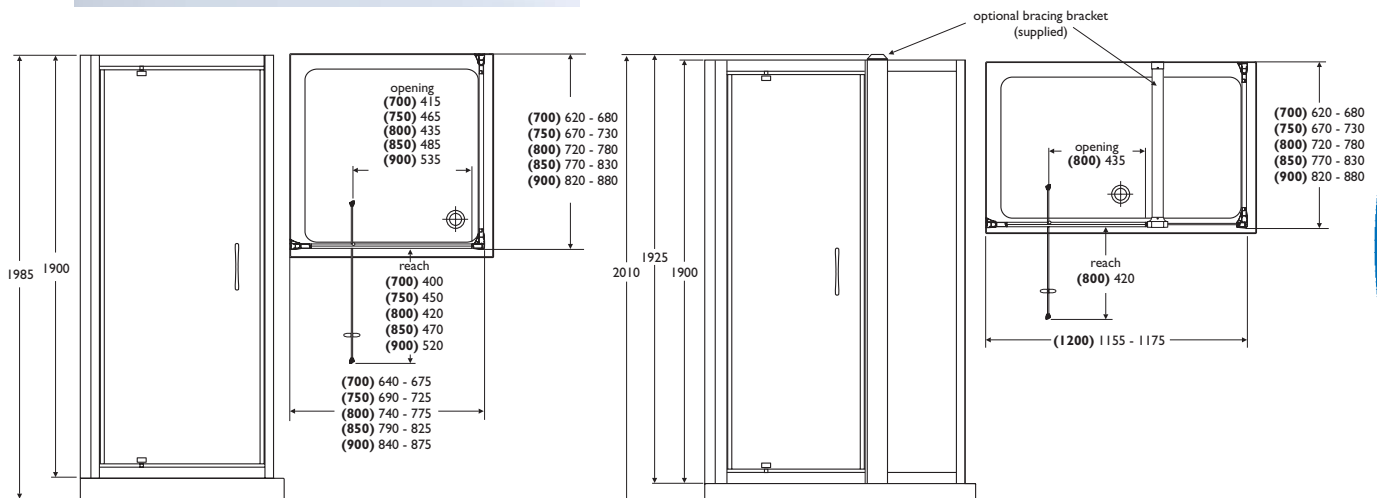

L8273AA Joy 750mm side panel, clear glass, Silver finish frame

Weight

700mm door 29.0kg
 side panel 20.0kg
 750mm door 30.0kg
 side panel 22.0kg
 800mm door 31.0kg
 side panel 23.0kg
 850mm door 31.0kg
 side panel 24.0kg
 900mm door 32.0kg
 side panel 27.5kg
 400mm front panel 17.0kg

L8274AA Joy 800mm side panel, clear glass, Silver finish frame

L8264AA Joy 850mm pivot shower door, clear glass, Silver finish frame

L8275AA Joy 850mm side panel, clear glass, Silver finish frame

L8265AA Joy 900mm pivot shower door, clear glass, Silver finish frame

L8276AA Joy 900mm side panel, clear glass, Silver finish frame

L8271AA Joy 400mm front panel, clear glass, Silver finish frame. For use with 800mm door to create a 1200 pivot

Special Notes

Intermediate sizes allow installation where tray is buried or tiled into wall and the aperture available is reduced. Idealclean coating guaranteed 2 years