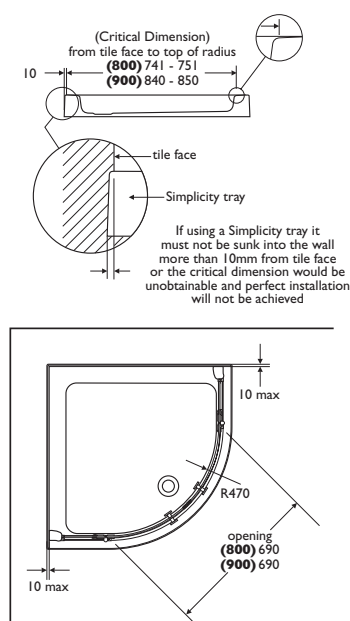

Bliss Flat top quadrant

Bliss Upstand quadrant