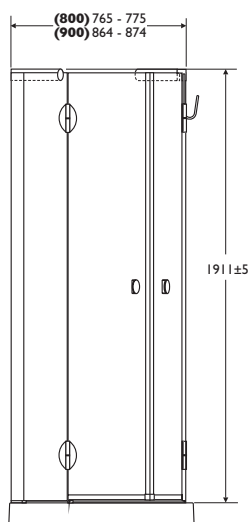

showers

bliss flat top and upstand - quadrant

Elegant frameless shower enclosure with twin strikingly modern curved glass hinged doors for easy access. There is a Bliss range for flat top and for upstand trays. High quality Chromium plated rise and fall hinges for smooth and easy operation.

- Domestic & hotel use
- 6mm toughened safety glass
- High quality CP hinges and handle
- Space saving easy access
- 10 year guarantee
- IdealClean coating

Illustrated

L9176AA Bliss Flat top 800mm RH hinged clear glass shower door with infill panel, Silver finish profile with chromium plated hinges and handle
L9177AA Bliss Flat top 800mm LH hinged clear glass shower door with infill panel, Silver finish profile with chromium plated hinges and handle

Standards

Tested to BS EN 14428:2004

Weights

LH/RH 800mm 25.5kg
LH/RH 900mm 28.5kg

Special notes

To create a quadrant both doors (right and left hand) must be ordered.

For flat top

L9178AA Bliss Flat top 900mm RH hinged clear glass shower door with infill panel, Silver finish profile with chromium plated hinges and handle
L9179AA Bliss Flat top 900mm LH hinged clear glass shower door with infill panel, Silver finish profile with chromium plated hinges and handle

For upstand

L8917AA Bliss Upstand 800mm RH hinged clear glass shower door with infill panel, Silver finish profile with chromium plated hinges and handle
L8916AA Bliss Upstand 800mm LH hinged clear glass shower door with infill panel, Silver finish profile with chromium plated hinges and handle
L8919AA Bliss Upstand 900mm RH hinged clear glass shower door with infill panel, Silver finish profile with chromium plated hinges and handle
L8918AA Bliss Upstand 900mm LH hinged clear glass shower door with infill panel, Silver finish profile with chromium plated hinges and handle