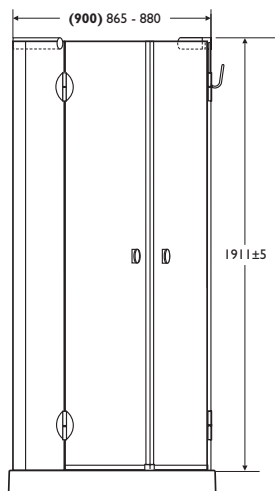

Bliss Upstand pentagon