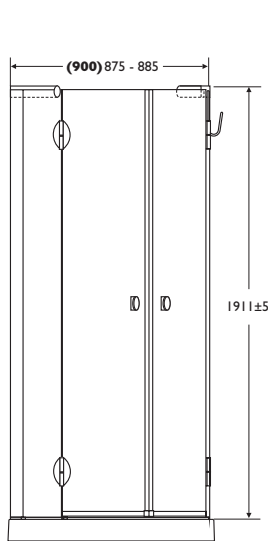

- Domestic and hotel use
- 6mm toughened safety glass
- High quality CP hinges and handles
- Space saving easy access
- 10 year guarantee
- IdealClean coating

Illustrated

L9181AA Bliss Flat top 900mm RH hinged clear glass door with infill panel, Silver finish profile with chromium plated hinges and handle
L9180AA Bliss Flat top 900mm LH hinged clear glass door with infill panel, Silver finish profile with chromium plated hinges and handle

For upstand

L8921AA Bliss upstand 900mm RH hinged clear glass door with infill panel, Silver finish profile with chromium plated hinges and handle
L8920AA Bliss upstand 900mm LH hinged clear glass door with infill panel, Silver finish profile with chromium plated hinges and handle

Weight

RH Door 30.0kg
LH Door 30.0kg

Standards

Tested to BS EN 14428:2004

Special notes

To create a Pentagon enclosure both doors (right and left hand) must be ordered.

enclosures

showers