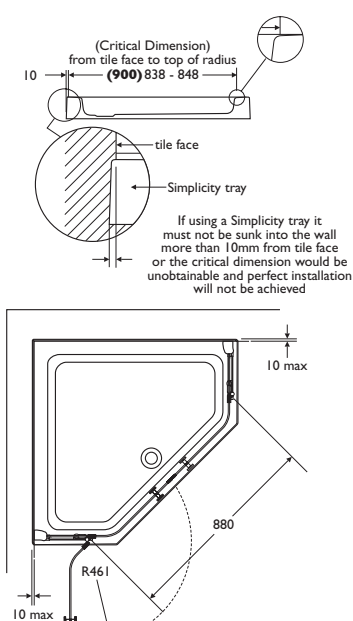

Bliss Flat top pentagon

Bliss Upstand pentagon