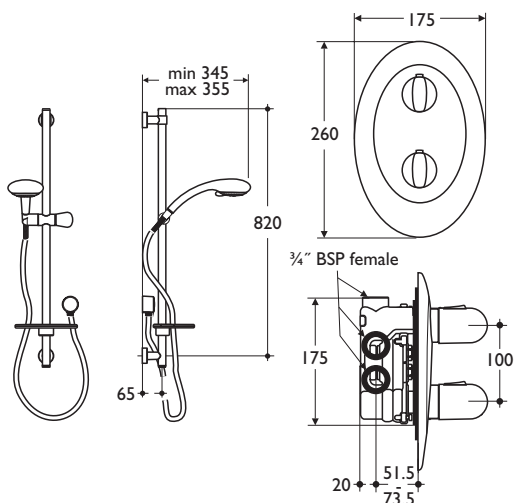

Illustrated

L6838AA TT Kurve thermostatic shower mixer body, with faceplate, Moonshadow standard connection multi-function LP shower kit, 150cm easy clean hose and integral soap dish

Options

L6836AA TT Kurve thermostatic shower mixer body, with faceplate, Moonshadow base bracket connection multi-function LP shower kit, 150cm easy clean hose and integral soap dish

Material

Cast brass valve body

Weight

Valve body 3.5kg

Special notes

Suitable for all vented low pressure systems (0.1 Bar minimum) modulating combination boilers and unvented high pressure systems (5.0 Bar maximum). Inlets and outlets screwed 3/4in BSP female.