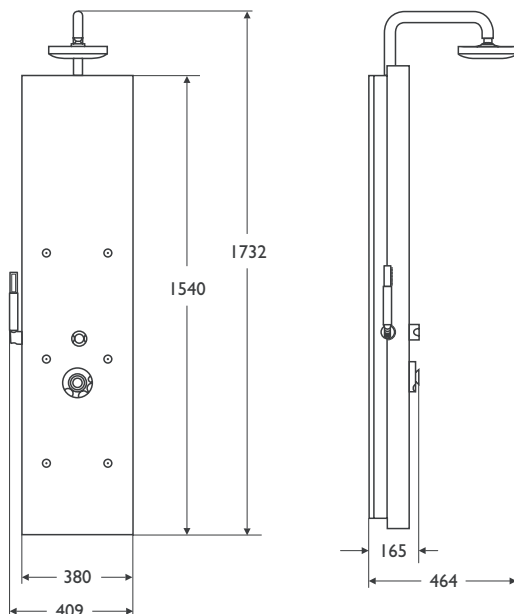

**Material**

Light green glass or water resistant high pressure laminate

**Finishes**

Available with light green glass (CU) or HPL wood effect (CT) body with chromium plated (AA) fittings

**Options**

**T9349CT** Zena Shower Totem with concentric thermostatic shower valve, overhead drench shower, handspray with flexible hose, six mist body jets, high pressure laminate wood effect with chromium plated fittings

**Special Notes**

Inlets to thermostatic valve screwed 1/2in BSP female. Suitable for high pressure installations only

valves & fittings

showers