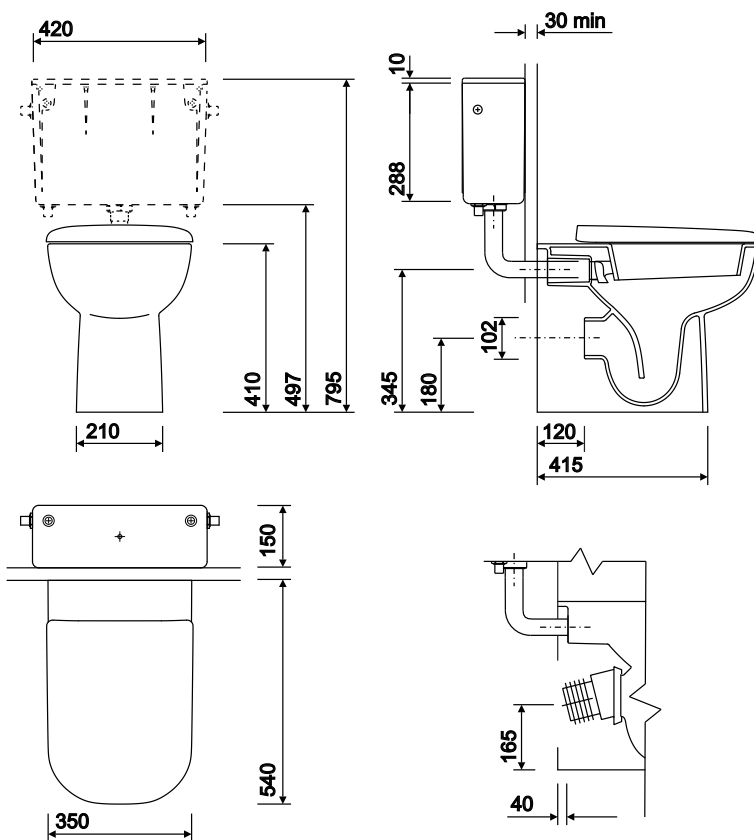

e500 btw

round or square seat options to match washbasins
achieves a flushwise 4/2.6 litre flush
410mm for a more comfortable rising

E500 back-to-wall WC suite
with square shaped seat & cover

to specify/order:

Please use the eight character reference shown below.

wc pan

Horizontal outlet

E51438WH

concealed cisterns

	Single Flush		Dual Flush	
	6	4	6/4	4/2.6
Push Button			✓	✓
Lever			✓	

Refer to Concealed Cisterns matrix.

Soft closing mechanism std hinges

E57951WH

wc outlet connector

P trap outlet connector

WF1240WH

S or turned P trap connector

WF1241WH

fixings

WC floor fixings supplied, and sealed to wall and floor using silicone building sealant (not provided). Cistern screwed to wall.

material

Vitreous china.

colours

White WH.

All measurements shown are in millimetres. Drawing sizes are not to scale.