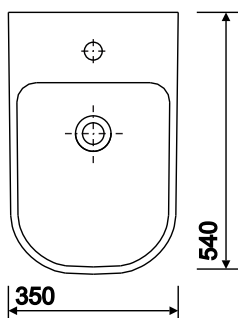

e500 wall hung

to specify/order:

Please use the eight character reference shown below.

bidet

Wall hung, 1 tap hole

E53411WH

fixings

Supporting bracket and fixing kit

SR8138XX

Supporting brackets screwed to floor for non load bearing walls, up to 100mm thick.

taps & mixers

Refer to taps & mixers.

material

Vitreous china.

colour

White WH.

E500 wall hung bidet

All measurements shown are in millimetres. Drawing sizes are not to scale.

Lawton Road, Alsager, Stoke-on-Trent ST7 2DF, UK
 Tel: +44(0) 1270 879777 Fax: +44(0) 1270 873864
 www.twyfordbathrooms.com UK Technical Helpline Tel: 0844 412 5921 Fax: 0844 412 5922