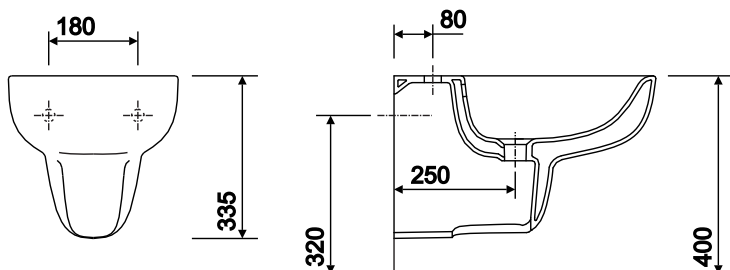

e500 wall hung

to specify/order:

Please use the eight character reference shown below.

bidet

Wall hung, 1 tap hole

E53411WH

fixings

Supporting bracket and fixing kit

SR8138XX

Supporting brackets screwed to floor for non load bearing walls, up to 100mm thick.

taps & mixers

Refer to taps & mixers.

material

Vitreous china.

colour

White WH.

E500 wall hung bidet

All measurements shown are in millimetres. Drawing sizes are not to scale.

Lawton Road, Alsager, Stoke-on-Trent ST7 2DF, UK
 Tel: +44(0) 1270 879777 Fax: +44(0) 1270 873864
 www.twyfordbathrooms.com UK Technical Helpline Tel: 0844 412 5921 Fax: 0844 412 5922