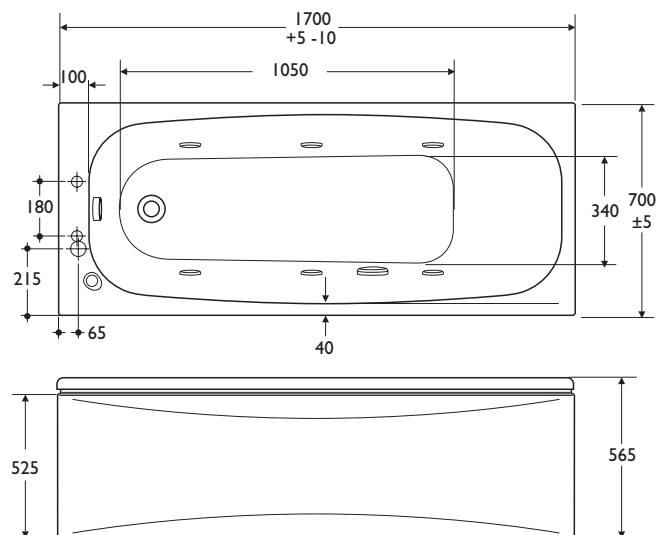

whirlpools & spas

baths