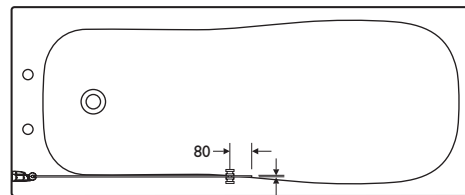

Illustrated

L9122AA Create bath screen, with clear glass and Silver finish profile
L9128AA Create 700mm over bath shower door, Silver hinge

Weight

Bath screen 22.0kg
 Bath shower door for 70cm wide bath 17.5kg
 Bath shower door for 75cm wide bath 17.5kg

Standards

Conforms to BS EN14428:2004

Options

L9123AA Create 750mm over bath shower door, Silver finish profile

Special notes

Suitable only for Create rectangular baths, 700 & 750mm wide. Bath screen can be fitted without overbath shower door if required

1700 x 700mm bath screen opening width 732mm

1700 x 750mm bath screen opening width 754mm

1700 x 700mm side bath screen opening width 732mm

1700 x 750mm side bath screen opening width 754mm

baths screens