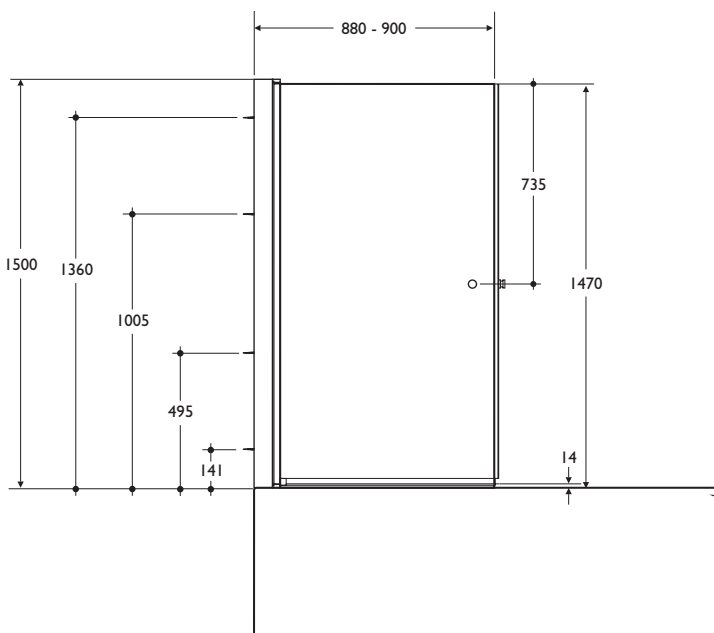

baths

create rectangular bath screen

Create bath screens allow invigorating showers as well as luxurious bathing. The bath screen can be fitted individually or with the over bath shower door, these fasten together with a magnetic strip, to create an over bath enclosure.

Illustrated

L9122AA Create bath screen, with clear glass and Silver finish profile
L9128AA Create 700mm over bath shower door, Silver hinge

Weight

Bath screen 22.0kg
 Bath shower door for 70cm wide bath 17.5kg
 Bath shower door for 75cm wide bath 17.5kg

Standards

Conforms to BS EN14428:2004

Options

L9123AA Create 750mm over bath shower door, Silver finish profile

Special notes

Suitable only for Create rectangular baths, 700 & 750mm wide. Bath screen can be fitted without overbath shower door if required

1700 x 700mm bath screen opening width 732mm

1700 x 750mm bath screen opening width 754mm

1700 x 700mm side bath screen opening width 732mm

1700 x 750mm side bath screen opening width 754mm

baths screens