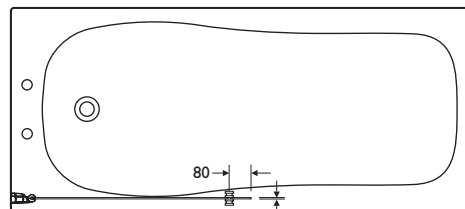

Illustrated

L9122AA Create bath screen, with clear glass and Silver finish profile
L9128AA Create 700mm over bath shower door, Silver hinge

Weight

Bath screen 22.0kg
 Bath shower door for 70cm wide bath 17.5kg
 Bath shower door for 75cm wide bath 17.5kg

Standards

Conforms to BS EN14428:2004

Options

L9123AA Create 750mm over bath shower door, Silver finish profile

Special notes

Suitable only for Create rectangular baths, 700 & 750mm wide. Bath screen can be fitted without overbath shower door if required

1700 x 700mm bath screen opening width 732mm

1700 x 750mm bath screen opening width 754mm

1700 x 700mm side bath screen opening width 732mm

1700 x 750mm side bath screen opening width 754mm

baths screens