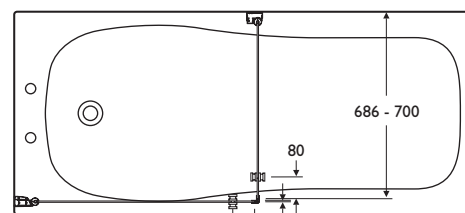

Illustrated

L9122AA Create bath screen, with clear glass and Silver finish profile
L9128AA Create 700mm over bath shower door, Silver hinge

Weight

Bath screen 22.0kg
 Bath shower door for 70cm wide bath 17.5kg
 Bath shower door for 75cm wide bath 17.5kg

Standards

Conforms to BS EN14428:2004

Options

L9123AA Create 750mm over bath shower door, Silver finish profile

Special notes

Suitable only for Create rectangular baths, 700 & 750mm wide. Bath screen can be fitted without overbath shower door if required

1700 x 700mm bath screen opening width 732mm

1700 x 750mm bath screen opening width 754mm

1700 x 700mm side bath screen opening width 732mm

1700 x 750mm side bath screen opening width 754mm

baths screens