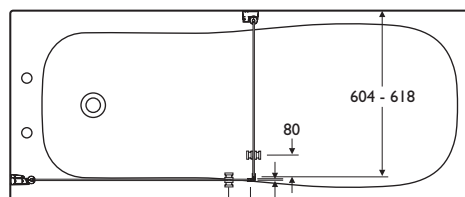

Illustrated

L9122AA Create bath screen, with clear glass and Silver finish profile
L9128AA Create 700mm over bath shower door, Silver hinge

Weight

Bath screen 22.0kg
 Bath shower door for 70cm wide bath 17.5kg
 Bath shower door for 75cm wide bath 17.5kg

Standards

Conforms to BS EN14428:2004

Options

L9123AA Create 750mm over bath shower door, Silver finish profile

Special notes

Suitable only for Create rectangular baths, 700 & 750mm wide. Bath screen can be fitted without overbath shower door if required

1700 x 700mm bath screen opening width 732mm

1700 x 750mm bath screen opening width 754mm

1700 x 700mm side bath screen opening width 732mm

1700 x 750mm side bath screen opening width 754mm

baths screens