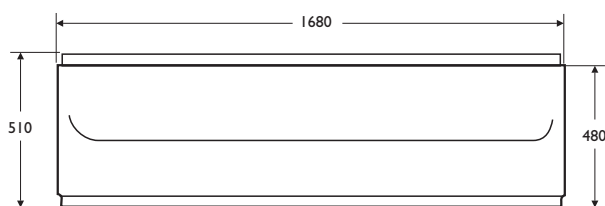

- *Luxury bath panels*
- *Increased rigidity*
- *70cm and 80cm end panels*
- *170cm front panel*

**Illustrated**

S0935 Hercules front panel

**Material**

High impact polystyrene

**Weight**

Front 6.6kg  
70 end 3.4kg  
80 end 3.4kg

**Colours**

Available in White (01) only

**Options**

S0937 Hercules 80 end panel  
S0936 Hercules 70 end panel

**Special notes**

80cm end panels are suitable for trimming to size