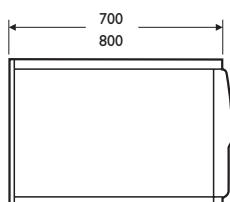

- *Luxury bath panels*
- *Increased rigidity*
- *70cm and 80cm end panels*
- *170cm front panel*

**Illustrated**

S0935 Hercules front panel

**Material**

High impact polystyrene

**Weight**

Front 6.6kg  
70 end 3.4kg  
80 end 3.4kg

**Colours**

Available in White (01) only

**Options**

S0937 Hercules 80 end panel  
S0936 Hercules 70 end panel

**Special notes**

80cm end panels are suitable for trimming to size