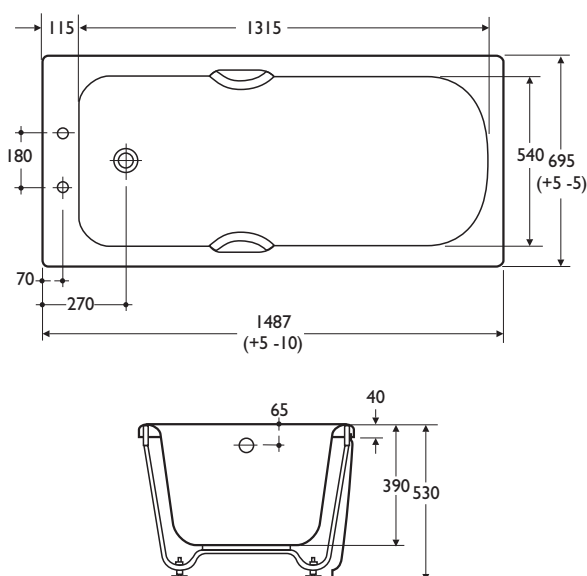

baths

cameo 150

Luxury bath, measuring 150cm x 70cm, in cast acrylic sheet, fully reinforced for restricted space.

With colour co-ordinated twin handgrips, the bath is designed with distinctive soft line styling to match the Cameo suite.

- Domestic and hotel use
- Luxury space saving bath
- Twin handgrips
- Matching suite

Illustrated

S1103 Cameo 150cm bath with 2 tapholes, handgrips
S7010 Millenia 3/4in bath pillar taps
S8000 Millenia metal handles
S8830AA combined chain waste and overflow
S0910 Universal 150 front panel
S0906 Universal 2 70 end panel

Material

Idealform™ cast acrylic sheet, fully reinforced

Capacity

40 gallons/180 litres (to overflow)

Weight

Bath. 20.0kg
Front panel 4.9kg
End panel 2.7kg

Colours

Available in White (01) only