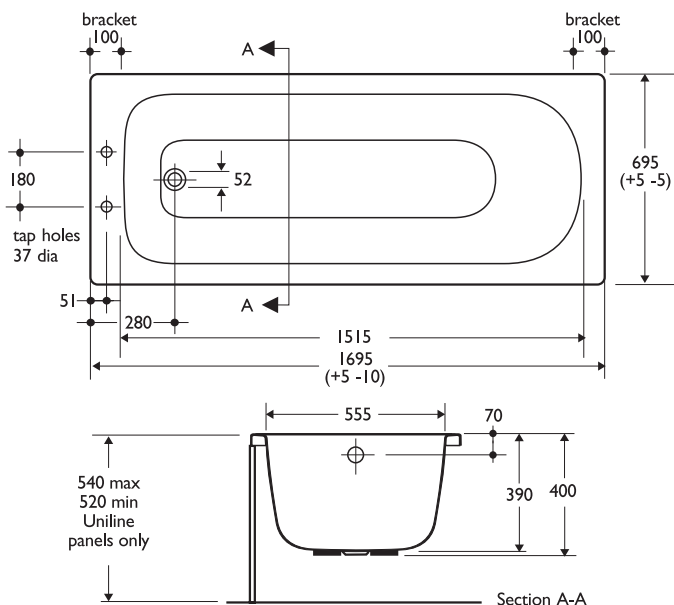

baths
harrow

Idealform™ classic bath measuring 170cm x 70cm. Appropriate for domestic and hotel projects.

- Domestic and hotel use
- Reinforced cast acrylic

Illustrated

E4782 Harrow bath 2
tapholes, no handgrips
E6125AA Kingston bath
& shower mixer
E6790AA 1 1/2in
combined bath chain
waste and overflow
E4130 Uniline 170cm
front
E4140 Uniline 70cm end

Colours

Available in White (01)
only

Standards

Constructed to BS 4305
(EN 198)

Options

E4794 Harrow bath,
no tapholes

Material

Idealform™ cast acrylic
sheet fully reinforced

Capacity

38 gallons/170 litres
(to overflow)

Weight

Harrow bath 20.0kg
Front panel 3.4kg
End panel 3.1kg

Special notes

Supported on steel
cradle with adjustable
feet. Brackets provided
for securing to wall